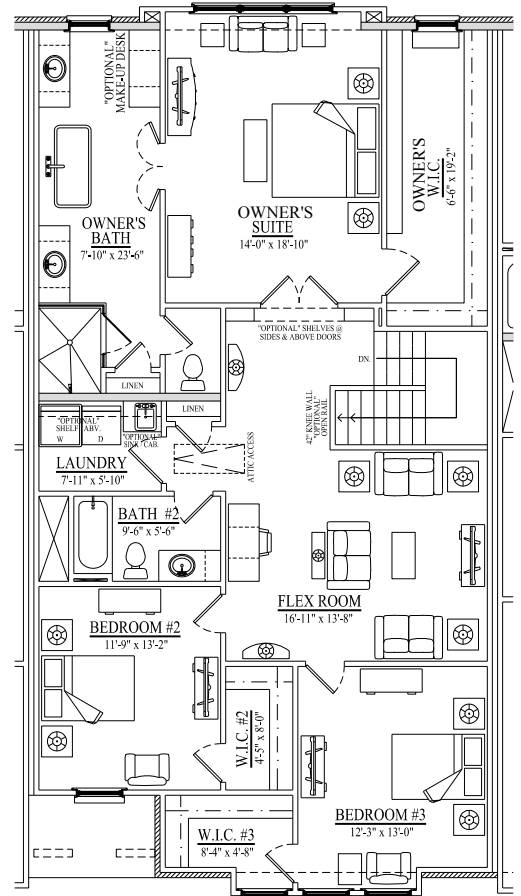

MOUNTAINWALK

TOWNHOMES

The Summit II - Lot 49

First Floor

Second Floor

25 miles of trails at your doorstep