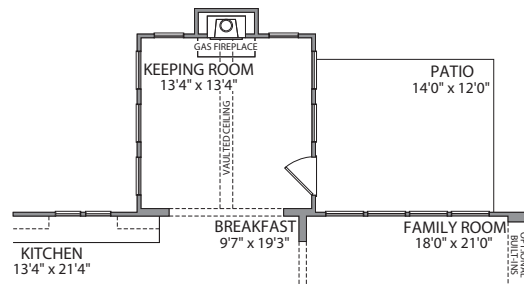

ELEVATION C

4 BEDROOM | 3.5 BATH | 4,815 SQUARE FEET

CHATHAM

4 BEDROOM | 3.5 BATH | 4,815 SQUARE FEET

FIRST FLOOR

SECOND FLOOR

CHATHAM

4 BEDROOM | 3.5 BATH | 4,815 SQUARE FEET

FIRST FLOOR OPTIONS

OPT. KEEPING ROOM

OPT. COVERED PATIO

ELEVATION B

ELEVATION C

CHATHAM

4 BEDROOM | 3.5 BATH | 4,815 SQUARE FEET

SECOND FLOOR OPTIONS