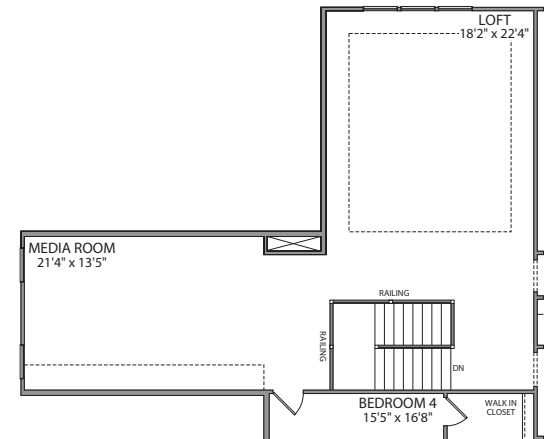

CHATHAM

4 BEDROOM | 3.5 BATH | 4,815 SQUARE FEET

SECOND FLOOR OPTIONS

OPT. BEDROOM 6 & BATH 5 IN ATTIC ELEVATION A, B, C

4987 Kyle Drive, Powder Springs, Georgia 30127

770-254-5401

PMCommunities.com

All exterior renderings are artist concept. All plans and dimensions are approximate and subject to change without notice. Plans and room dimensions may vary according to elevation. All information is believed to be accurate but is not warranted and subject to errors, omissions, changes or withdrawal without notice.
Equal Housing Opportunity.

PATRICK MALLOY
COMMUNITIES

BERKSHIRE HATHAWAY | Georgia Properties
HomeServices

NEW HOMES DIVISION
CONDOS • SINGLE FAMILY • TOWNHOMES