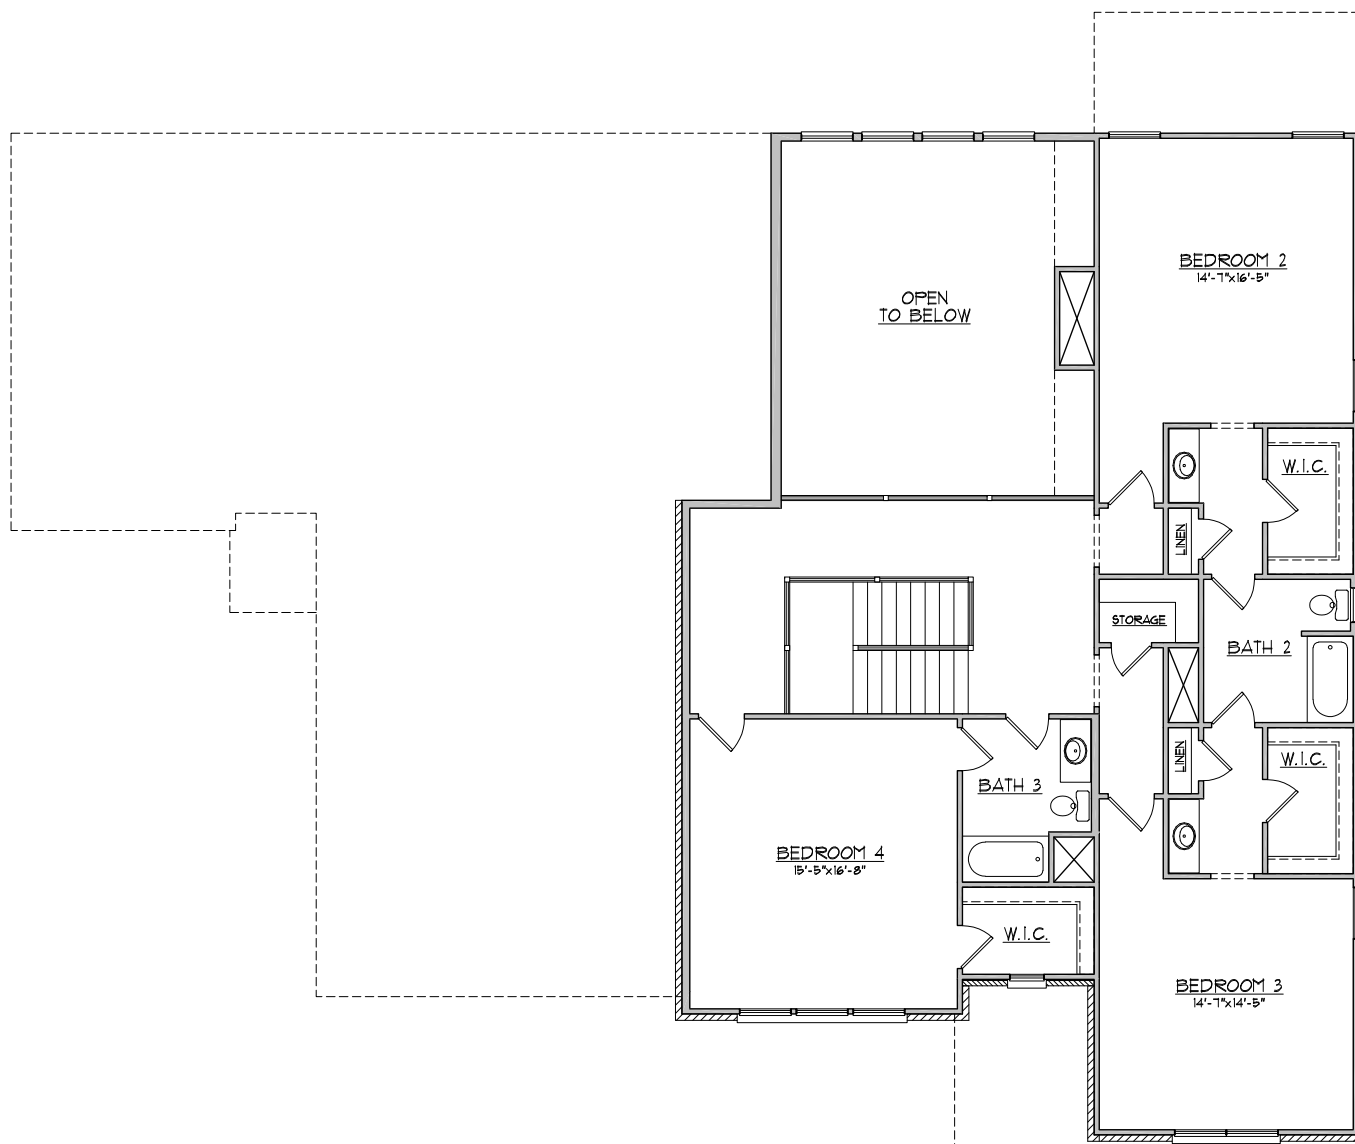

ELEVATION C

4 BEDROOM | 3.5 BATH | 4,815 SQUARE FEET

CHATHAM

4 BEDROOM | 3.5 BATH | 4,815 SQUARE FEET

FIRST FLOOR

SECOND FLOOR

CHATHAM

4 BEDROOM | 3.5 BATH | 4,815 SQUARE FEET

FIRST FLOOR OPTIONS

OPT. KEEPING ROOM

OPT. COVERED PATIO

ELEVATION B

ELEVATION C

CHATHAM

4 BEDROOM | 3.5 BATH | 4,815 SQUARE FEET

SECOND FLOOR OPTIONS