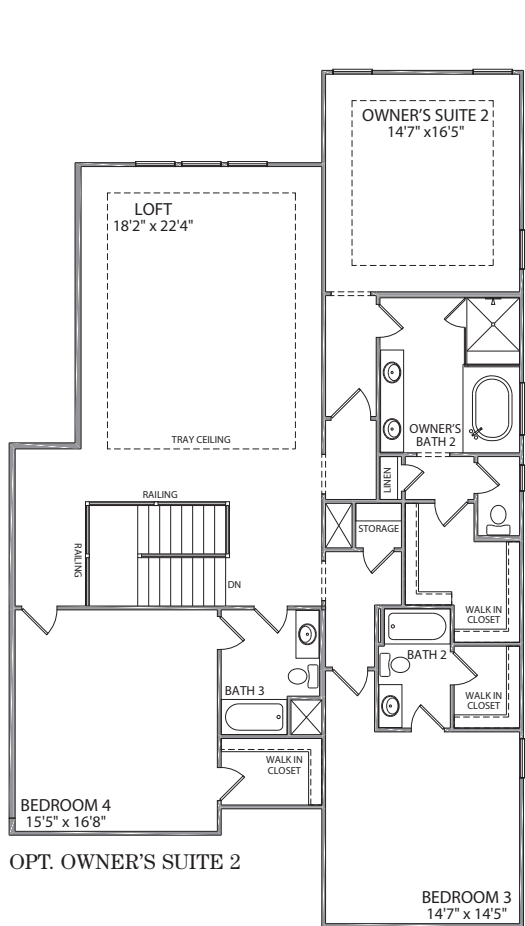

ELEVATION C

4 BEDROOM | 3.5 BATH | 4,815 SQUARE FEET

CHATHAM

4 BEDROOM | 3.5 BATH | 4,815 SQUARE FEET

FIRST FLOOR

SECOND FLOOR

CHATHAM

4 BEDROOM | 3.5 BATH | 4,815 SQUARE FEET

FIRST FLOOR OPTIONS

OPT. KEEPING ROOM

OPT. COVERED PATIO

ELEVATION B

ELEVATION C

CHATHAM

4 BEDROOM | 3.5 BATH | 4,815 SQUARE FEET

SECOND FLOOR OPTIONS

OPT. BEDROOM 6 & BATH 5 IN ATTIC ELEVATION A, B, C

OPT. LOFT 2/MEDIA ROOM IN ATTIC ELEVATION A, B, C

4987 Kyle Drive, Powder Springs, Georgia 30127

770-254-5401

PMCommunities.com

All exterior renderings are artist concept. All plans and dimensions are approximate and subject to change without notice. Plans and room dimensions may vary according to elevation. All information is believed to be accurate but is not warranted and subject to errors, omissions, changes or withdrawal without notice.
Equal Housing Opportunity.