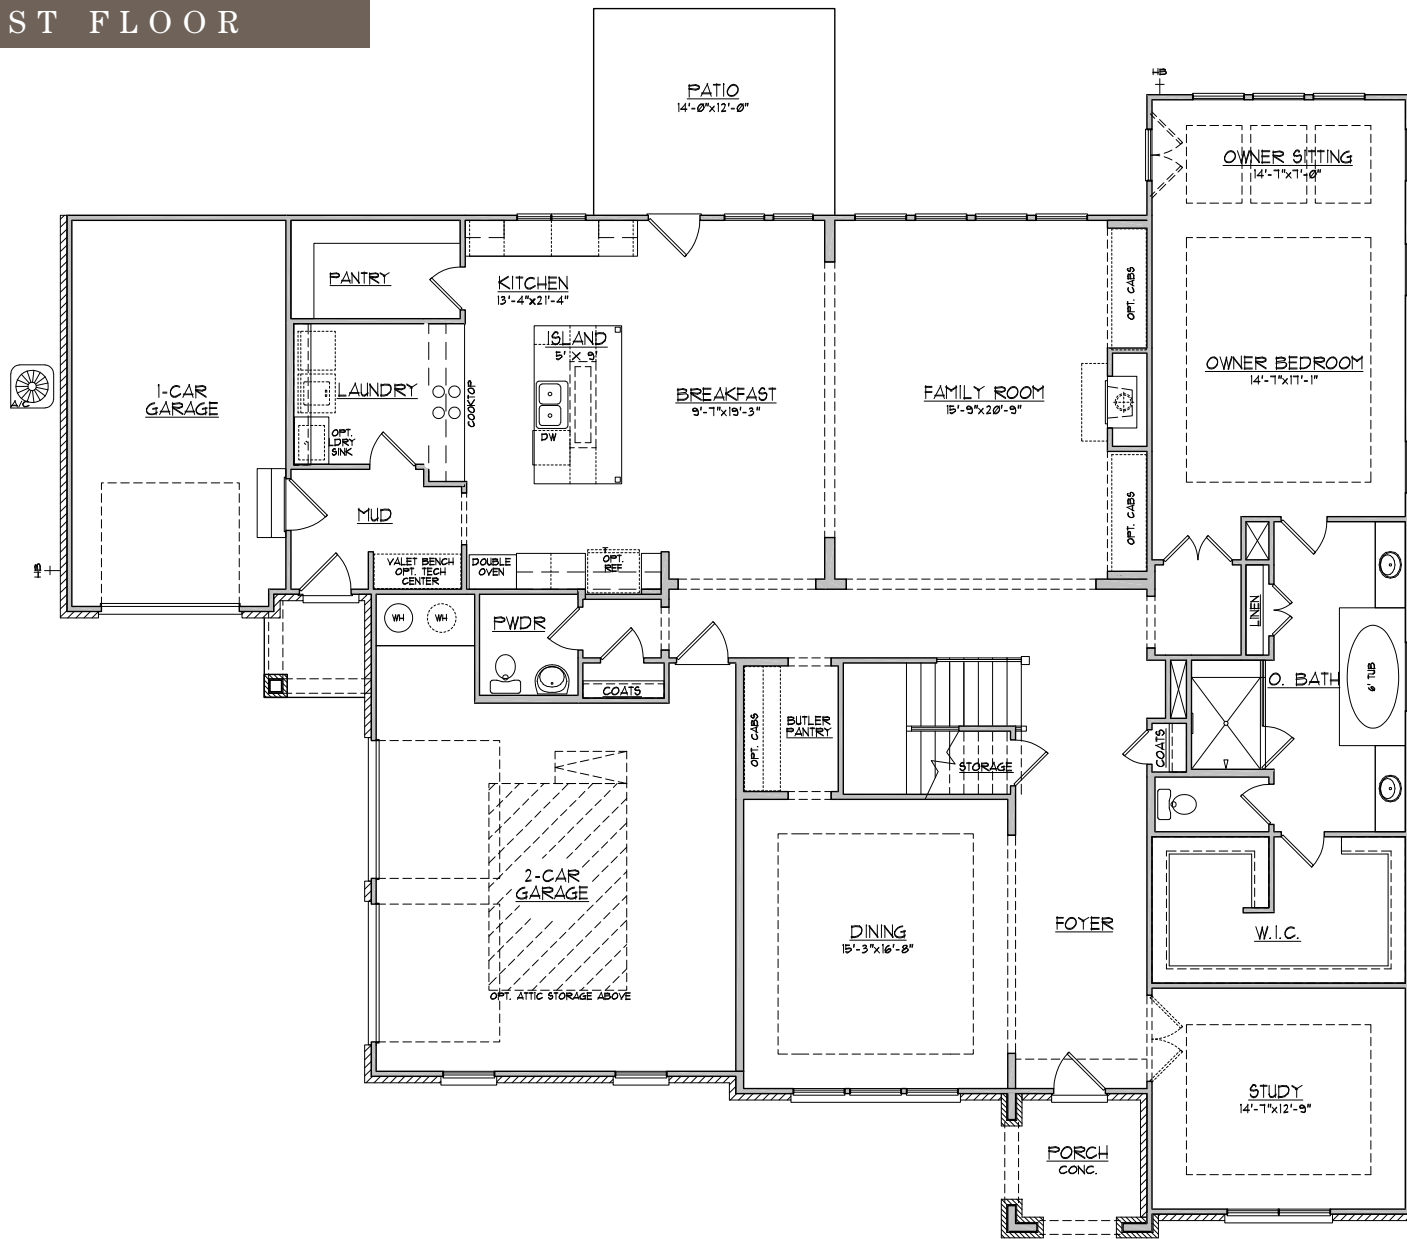

ELEVATION C

4 BEDROOM | 3.5 BATH | 4,815 SQUARE FEET

CHATHAM

4 BEDROOM | 3.5 BATH | 4,815 SQUARE FEET

FIRST FLOOR

SECOND FLOOR

CHATHAM

4 BEDROOM | 3.5 BATH | 4,815 SQUARE FEET

FIRST FLOOR OPTIONS

OPT. KEEPING ROOM

OPT. COVERED PATIO

ELEVATION B

ELEVATION C

CHATHAM

4 BEDROOM | 3.5 BATH | 4,815 SQUARE FEET

SECOND FLOOR OPTIONS