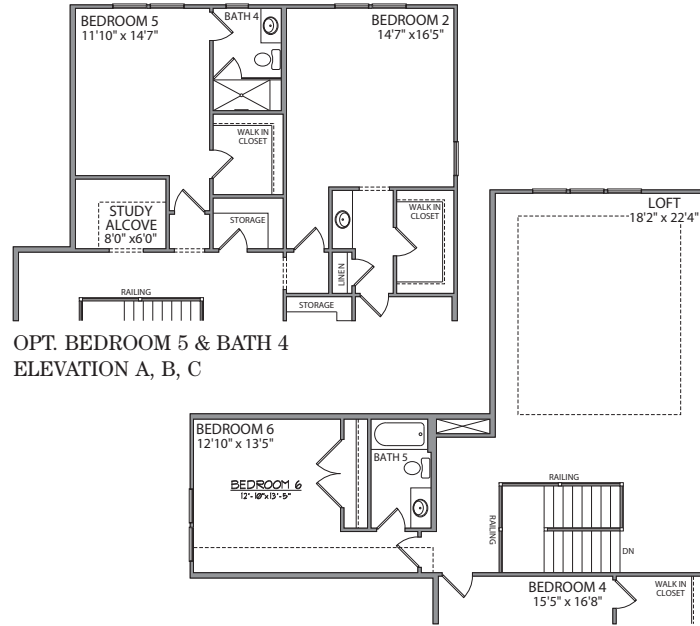

FIRST FLOOR OPTIONS

OPT. KEEPING ROOM

OPT. COVERED PATIO

ELEVATION B

ELEVATION C

CHATHAM

4 BEDROOM | 3.5 BATH | 4,815 SQUARE FEET

SECOND FLOOR OPTIONS

OPT. BEDROOM 6 & BATH 5 IN ATTIC ELEVATION A, B, C

OPT. LOFT 2/MEDIA ROOM IN ATTIC ELEVATION A, B, C

4987 Kyle Drive, Powder Springs, Georgia 30127

770-254-5401

PMCommunities.com

All exterior renderings are artist concept. All plans and dimensions are approximate and subject to change without notice. Plans and room dimensions may vary according to elevation. All information is believed to be accurate but is not warranted and subject to errors, omissions, changes or withdrawal without notice.
Equal Housing Opportunity.