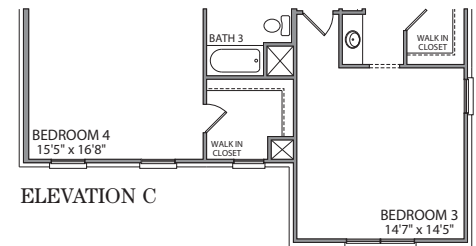

FIRST FLOOR OPTIONS

OPT. KEEPING ROOM

OPT. COVERED PATIO

ELEVATION B

ELEVATION C

CHATHAM

4 BEDROOM | 3.5 BATH | 4,815 SQUARE FEET

SECOND FLOOR OPTIONS

OPT. BEDROOM 6 & BATH 5 IN ATTIC ELEVATION A, B, C

OPT. LOFT 2/MEDIA ROOM IN ATTIC ELEVATION A, B, C

4987 Kyle Drive, Powder Springs, Georgia 30127

770-254-5401

PMCommunities.com

All exterior renderings are artist concept. All plans and dimensions are approximate and subject to change without notice. Plans and room dimensions may vary according to elevation. All information is believed to be accurate but is not warranted and subject to errors, omissions, changes or withdrawal without notice.
Equal Housing Opportunity.