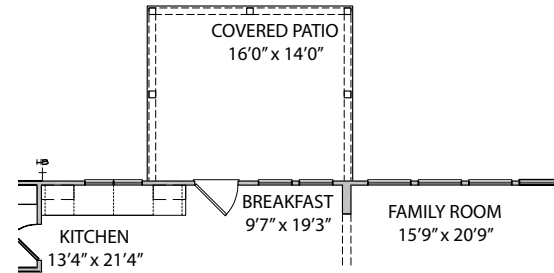

ELEVATION C

4 BEDROOM | 3.5 BATH | 4,815 SQUARE FEET

CHATHAM

4 BEDROOM | 3.5 BATH | 4,815 SQUARE FEET

FIRST FLOOR

SECOND FLOOR

CHATHAM

4 BEDROOM | 3.5 BATH | 4,815 SQUARE FEET

FIRST FLOOR OPTIONS

OPT. KEEPING ROOM

OPT. COVERED PATIO

ELEVATION B

ELEVATION C

CHATHAM

4 BEDROOM | 3.5 BATH | 4,815 SQUARE FEET

SECOND FLOOR OPTIONS