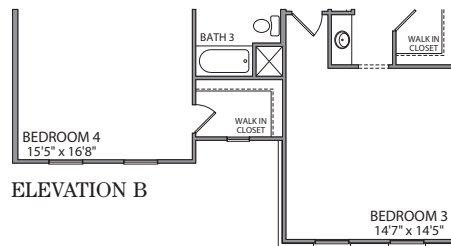

FIRST FLOOR OPTIONS

OPT. KEEPING ROOM

OPT. COVERED PATIO

ELEVATION B

ELEVATION C

CHATHAM

4 BEDROOM | 3.5 BATH | 4,815 SQUARE FEET

SECOND FLOOR OPTIONS

OPT. BEDROOM 6 & BATH 5 IN ATTIC ELEVATION A, B, C

OPT. LOFT 2/MEDIA ROOM IN ATTIC ELEVATION A, B, C

4987 Kyle Drive, Powder Springs, Georgia 30127

770-254-5401

PMCommunities.com

All exterior renderings are artist concept. All plans and dimensions are approximate and subject to change without notice. Plans and room dimensions may vary according to elevation. All information is believed to be accurate but is not warranted and subject to errors, omissions, changes or withdrawal without notice.
Equal Housing Opportunity.