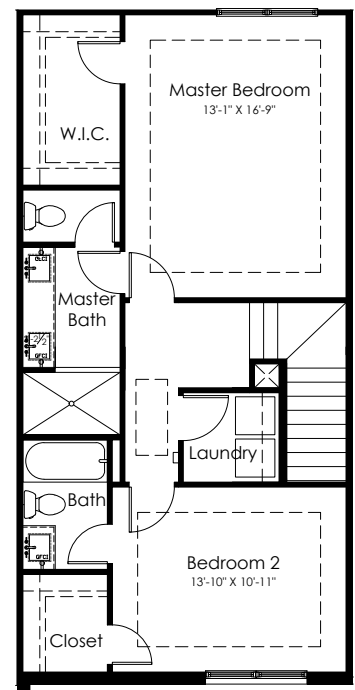

# THE GATES

AT KING SPRINGS

## The Brunning

LOWER LEVEL PLAN

MAIN LEVEL PLAN

UPPER LEVEL PLAN

**BERKSHIRE HATHAWAY** | Georgia  
HomeServices Properties

**NEW HOMES DIVISION**  
CONDOS • SINGLE FAMILY • TOWNHOMES

**678-578-6816**  
**WatersEdgeGroup.com**