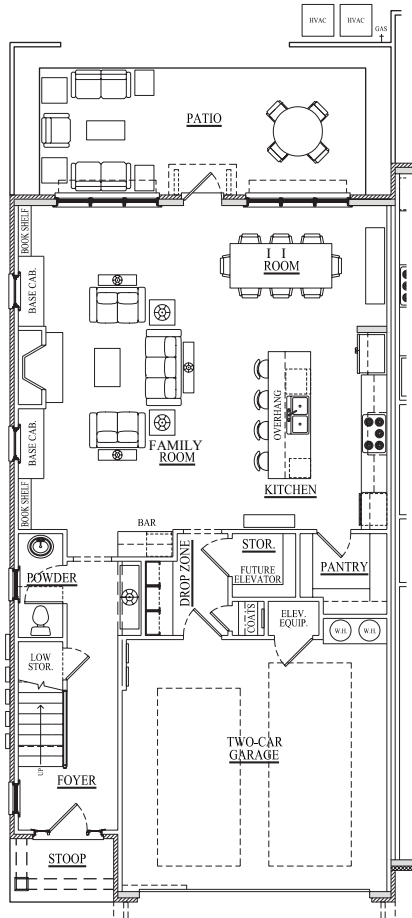

MOUNTAINWALK
 TOWNHOMES

THE SIERRA - LOT 43

1ST FLOOR

2ND FLOOR

678-578-6769 | MOUNTAINWALKTOWNHOMES.COM