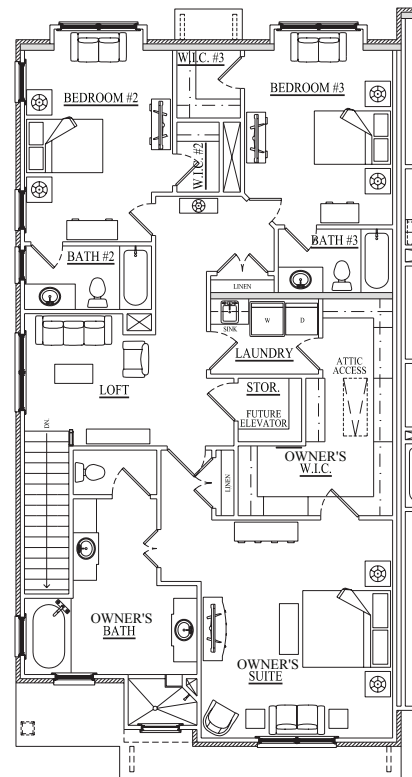

MOUNTAINWALK
 TOWNHOMES

THE SIERRA - LOT 43

1ST FLOOR

2ND FLOOR

678-578-6769 | MOUNTAINWALKTOWNHOMES.COM