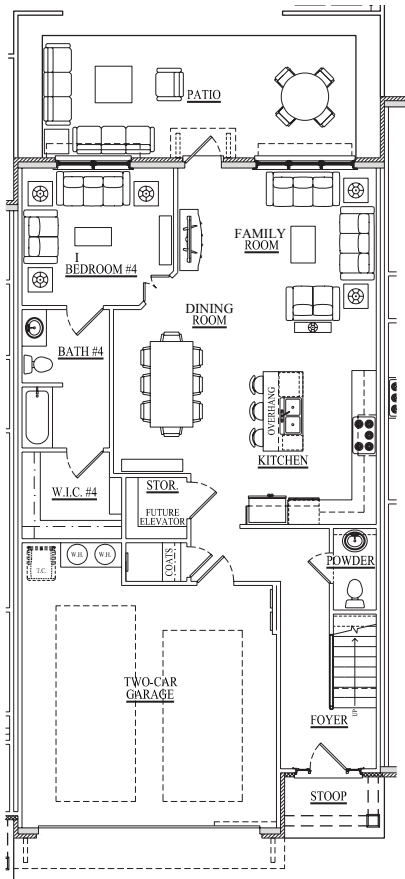

MOUNTAINWALK
 TOWNHOMES

THE PANOLA - LOT 39

1ST FLOOR

2ND FLOOR

678-578-6769 | MOUNTAINWALKTOWNHOMES.COM

MOUNTAINWALK
 TOWNHOMES

THE PANOLA II - LOT 45

1ST FLOOR

2ND FLOOR

678-578-6769 | MOUNTAINWALKTOWNHOMES.COM