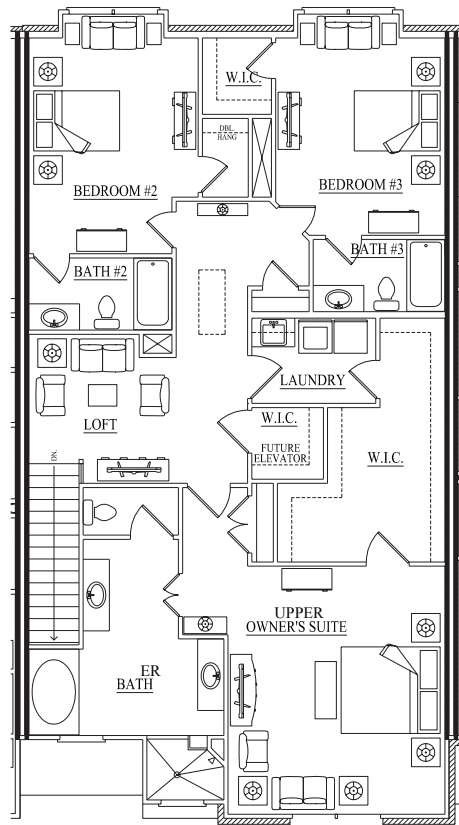

MOUNTAINWALK
 TOWNHOMES

THE PANOLA - LOT 39

1ST FLOOR

2ND FLOOR

678-578-6769 | MOUNTAINWALKTOWNHOMES.COM

MOUNTAINWALK
 TOWNHOMES

THE PANOLA II - LOT 45

1ST FLOOR

2ND FLOOR

678-578-6769 | MOUNTAINWALKTOWNHOMES.COM