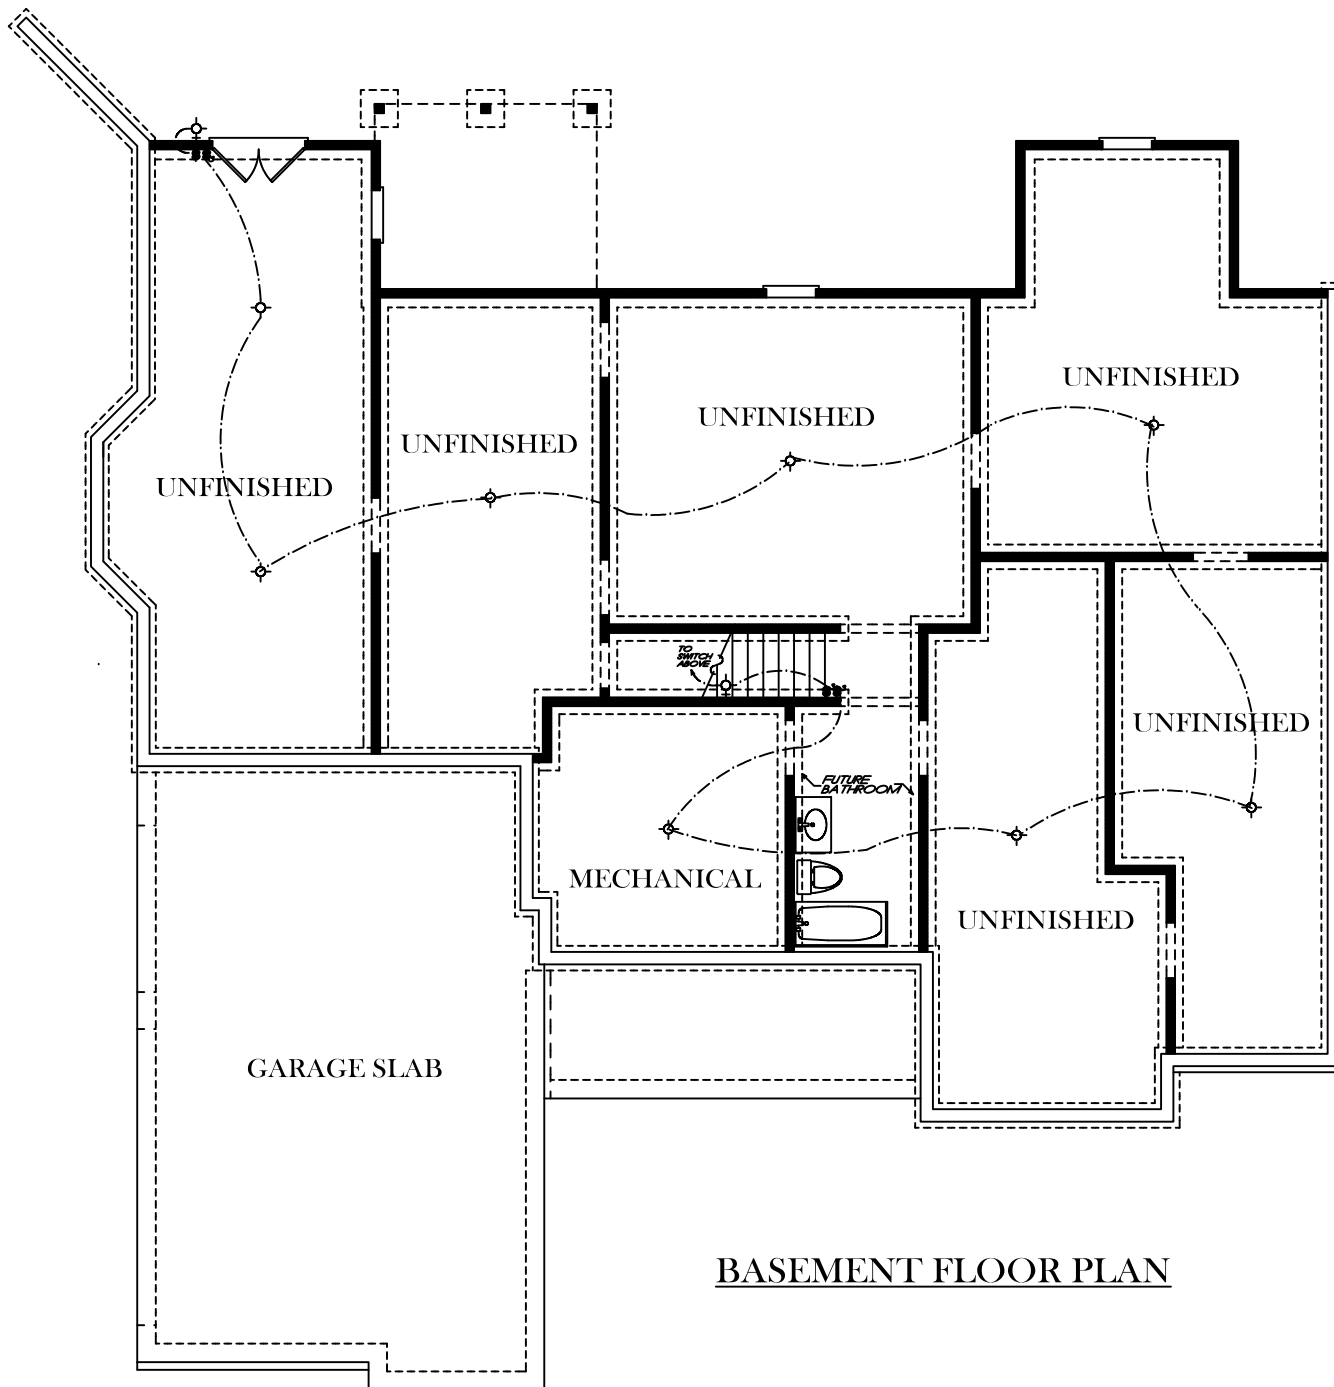

FRONT ELEVATION

BASEMENT FLOOR PLAN

| ELECTRICAL LEGEND | |
|-------------------|------------------------------------|
| | CEILING LIGHT FIXTURE |
| | WALL LIGHT FIXTURE |
| | RECESSED LIGHT FIXTURE |
| | WATER PROOF RECESSED LIGHT FIXTURE |
| | FLOOD LIGHT FIXTURE |
| | TELEPHONE |
| | TELEVISION |
| | SWITCH |
| | 3-WAY SWITCH |
| | EXHAUST FAN |
| | EXHAUST FAN/LIGHT |
| | CEILING FAN |

FIRST FLOOR PLAN

| ELECTRICAL LEGEND | |
|-------------------|------------------------------------|
| | CEILING LIGHT FIXTURE |
| | WALL LIGHT FIXTURE |
| | RECESSED LIGHT FIXTURE |
| | WATER PROOF RECESSED LIGHT FIXTURE |
| | FLOOD LIGHT FIXTURE |
| | TELEPHONE |
| | TELEVISION |
| | SWITCH |
| | 3-WAY SWITCH |
| | EXHAUST FAN |
| | EXHAUST FAN/LIGHT |
| | CEILING FAN |