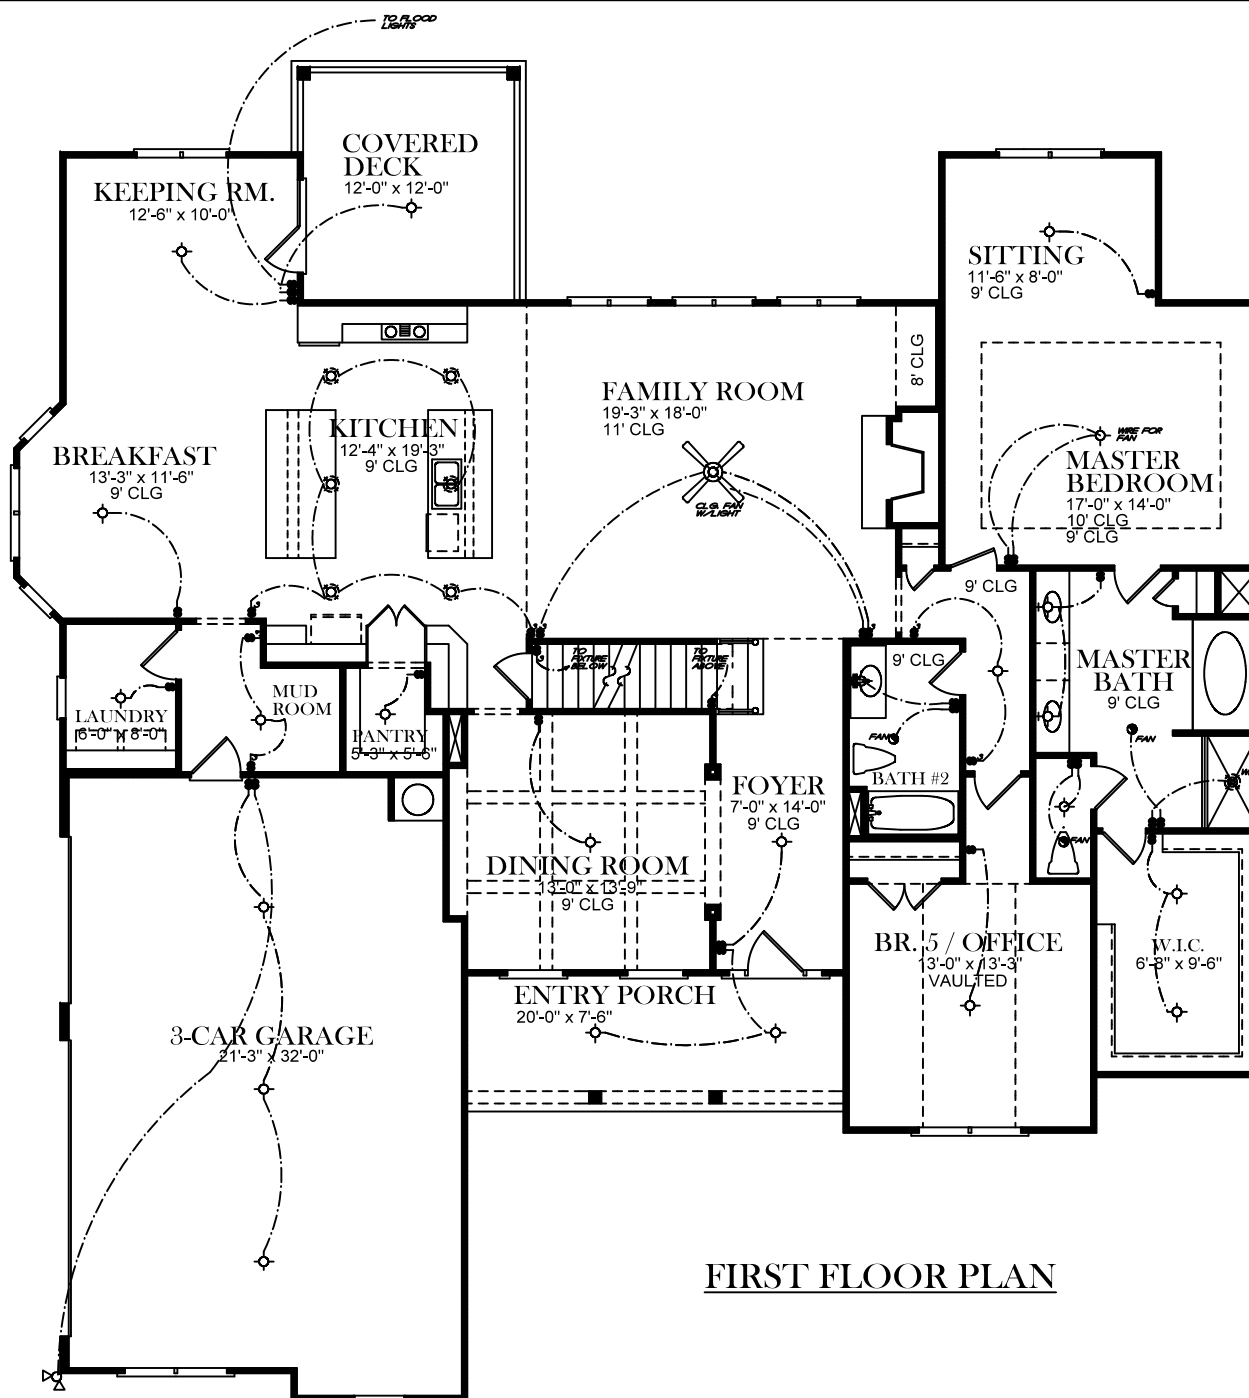

FRONT ELEVATION

BASEMENT FLOOR PLAN

| ELECTRICAL LEGEND | |
|-------------------|------------------------------------|
| | CEILING LIGHT FIXTURE |
| | WALL LIGHT FIXTURE |
| | RECESSED LIGHT FIXTURE |
| | WATER PROOF RECESSED LIGHT FIXTURE |
| | FLOOD LIGHT FIXTURE |
| | TELEPHONE |
| | TELEVISION |
| | SWITCH |
| | 3-WAY SWITCH |
| | EXHAUST FAN |
| | EXHAUST FAN/LIGHT |
| | CEILING FAN |

FIRST FLOOR PLAN

| ELECTRICAL LEGEND | |
|-------------------|------------------------------------|
| | CEILING LIGHT FIXTURE |
| | WALL LIGHT FIXTURE |
| | RECESSED LIGHT FIXTURE |
| | WATER PROOF RECESSED LIGHT FIXTURE |
| | FLOOD LIGHT FIXTURE |
| | TELEPHONE |
| | TELEVISION |
| | SWITCH |
| | 3-WAY SWITCH |
| | EXHAUST FAN |
| | EXHAUST FAN/LIGHT |
| | CEILING FAN |