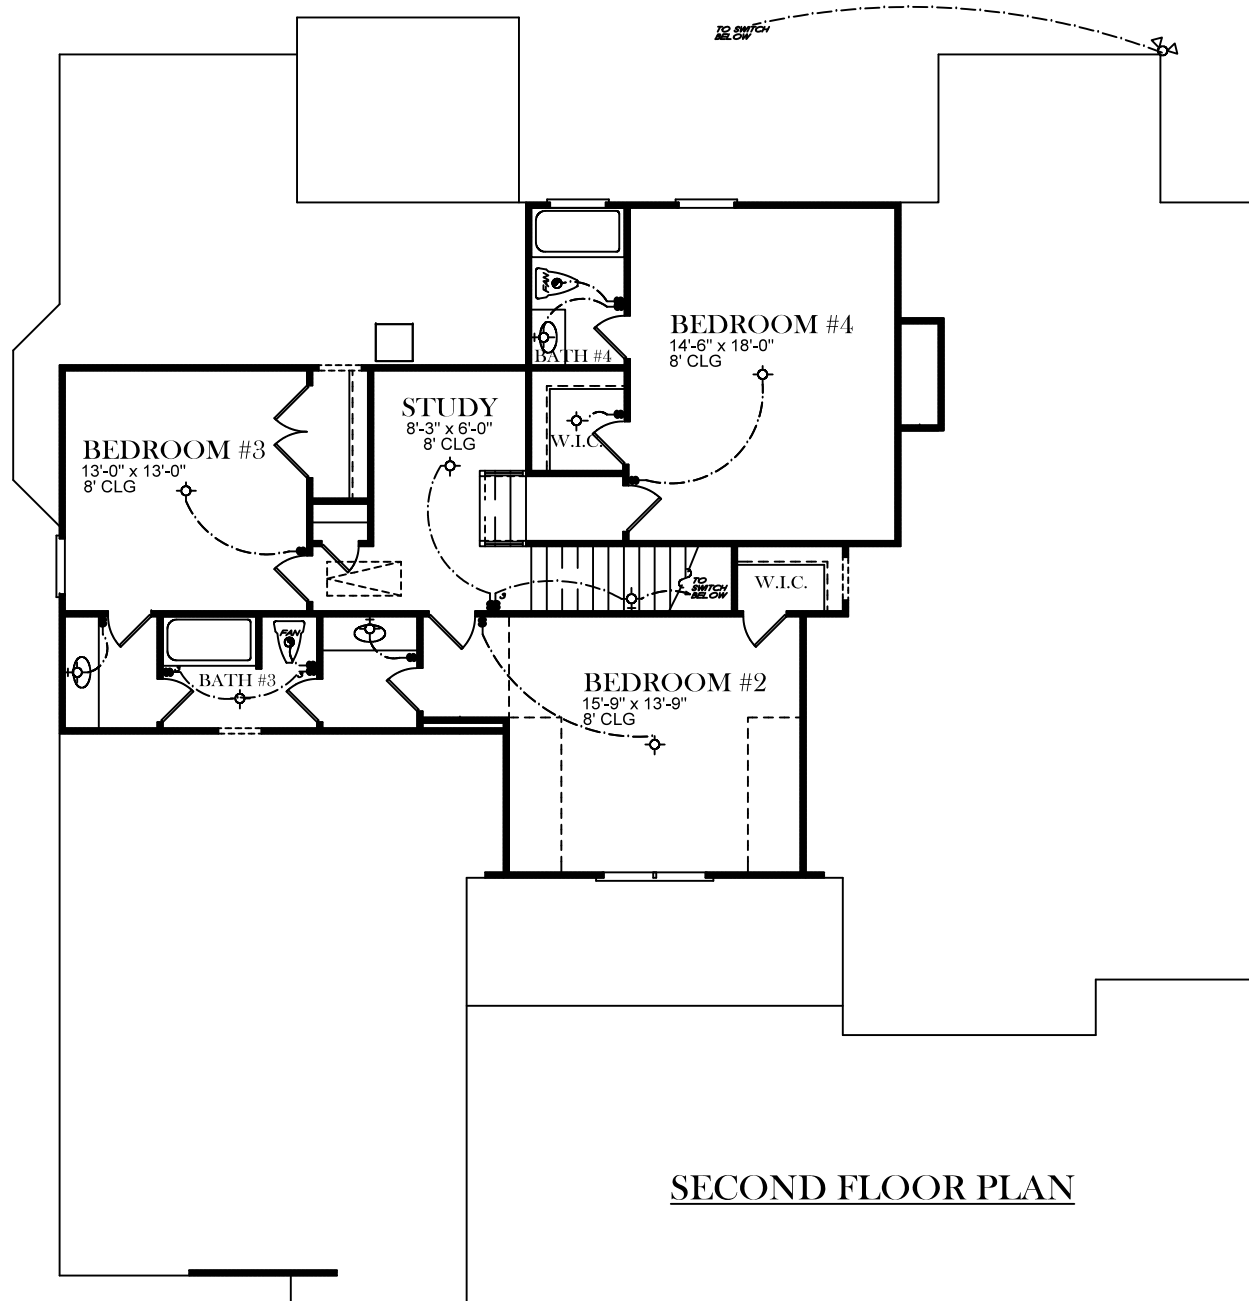

FRONT ELEVATION

BASEMENT FLOOR PLAN

| ELECTRICAL LEGEND | |
|-------------------|------------------------------------|
| | CEILING LIGHT FIXTURE |
| | WALL LIGHT FIXTURE |
| | RECESSED LIGHT FIXTURE |
| | WATER PROOF RECESSED LIGHT FIXTURE |
| | FLOOD LIGHT FIXTURE |
| | TELEPHONE |
| | TELEVISION |
| | SWITCH |
| | 3-WAY SWITCH |
| | EXHAUST FAN |
| | EXHAUST FAN/LIGHT |
| | CEILING FAN |

FIRST FLOOR PLAN

| ELECTRICAL LEGEND | |
|-------------------|------------------------------------|
| | CEILING LIGHT FIXTURE |
| | WALL LIGHT FIXTURE |
| | RECESSED LIGHT FIXTURE |
| | WATER PROOF RECESSED LIGHT FIXTURE |
| | FLOOD LIGHT FIXTURE |
| | TELEPHONE |
| | TELEVISION |
| | SWITCH |
| | 3-WAY SWITCH |
| | EXHAUST FAN |
| | EXHAUST FAN/LIGHT |
| | CEILING FAN |

SECOND FLOOR PLAN

| ELECTRICAL LEGEND | |
|-------------------|------------------------------------|
| | CEILING LIGHT FIXTURE |
| | WALL LIGHT FIXTURE |
| | RECESSED LIGHT FIXTURE |
| | WATER PROOF RECESSED LIGHT FIXTURE |
| | FLOOD LIGHT FIXTURE |
| | TELEPHONE |
| | TELEVISION |
| | SWITCH |
| | 3-WAY SWITCH |
| | EXHAUST FAN |
| | EXHAUST FAN/LIGHT |
| | CEILING FAN |