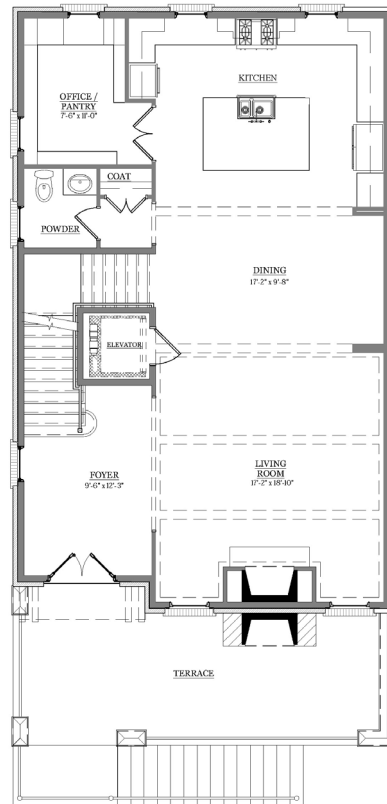

## UNIT 23 - 124 LILY GARDEN PLACE

LOWER LEVEL

MAIN LEVEL

UPPER LEVEL

LOFT LEVEL

678.578.6811

WESTMAINTOWNHOMES.COM