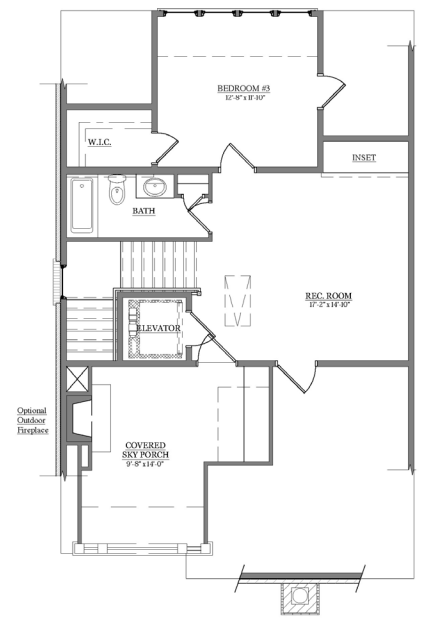

## UNIT 23 - 124 LILY GARDEN PLACE

LOWER LEVEL

MAIN LEVEL

UPPER LEVEL

LOFT LEVEL

678.578.6811

WESTMAINTOWNHOMES.COM