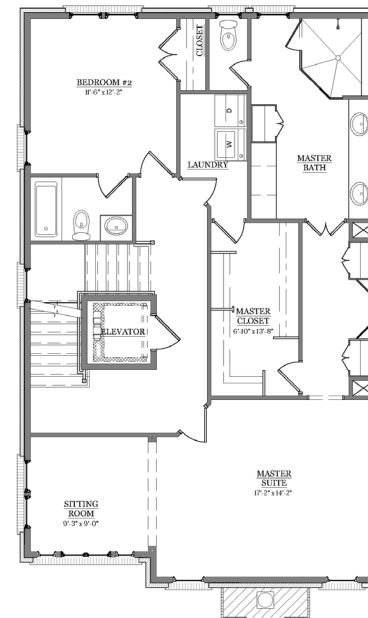

## UNIT 23 - 124 LILY GARDEN PLACE

LOWER LEVEL

MAIN LEVEL

UPPER LEVEL

LOFT LEVEL

678.578.6811

WESTMAINTOWNHOMES.COM