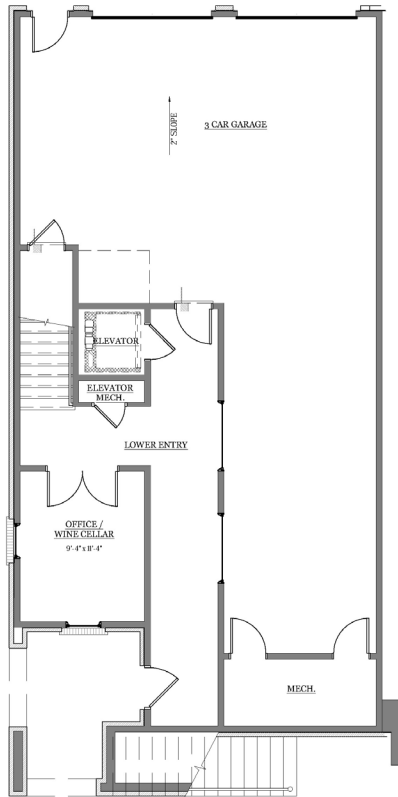

## UNIT 23 - 124 LILY GARDEN PLACE

LOWER LEVEL

MAIN LEVEL

UPPER LEVEL

LOFT LEVEL

678.578.6811

WESTMAINTOWNHOMES.COM