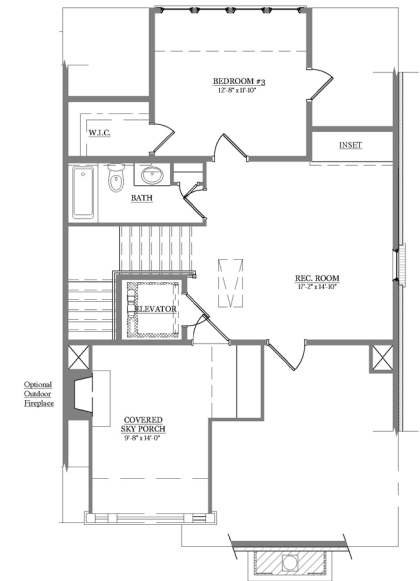

WEST | MAIN

DOWNTOWN ALPHARETTA

UNIT 22 - 126 LILY GARDEN PLACE

LOWER LEVEL

MAIN LEVEL

UPPER LEVEL

LOFT LEVEL

678.578.6811