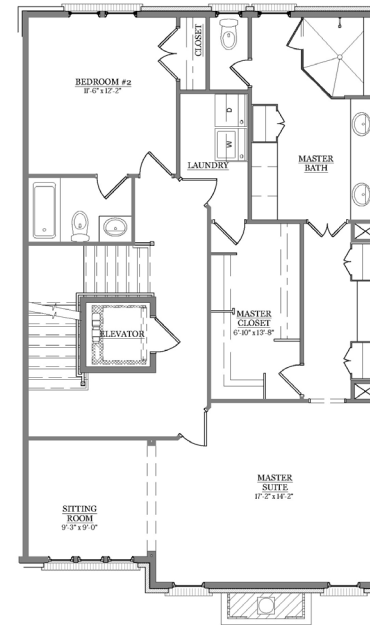

WEST | MAIN

DOWNTOWN ALPHARETTA

UNIT 22 - 126 LILY GARDEN PLACE

LOWER LEVEL

MAIN LEVEL

UPPER LEVEL

LOFT LEVEL

678.578.6811