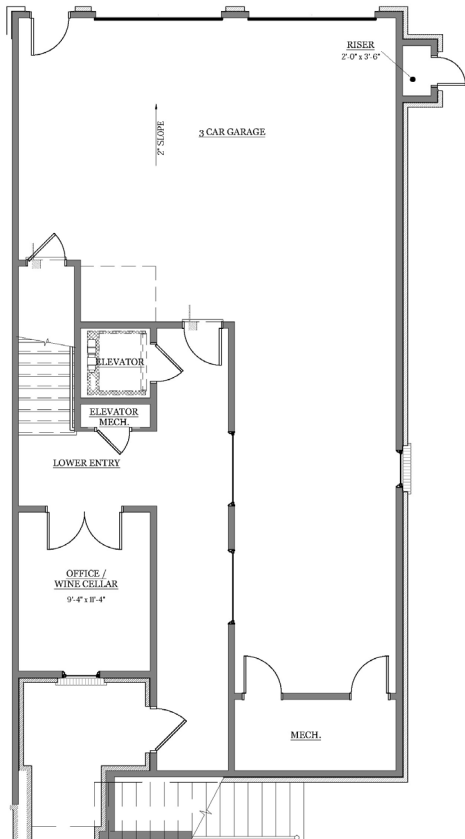

WEST | MAIN

DOWNTOWN ALPHARETTA

UNIT 22 - 126 LILY GARDEN PLACE

LOWER LEVEL

MAIN LEVEL

UPPER LEVEL

LOFT LEVEL

678.578.6811