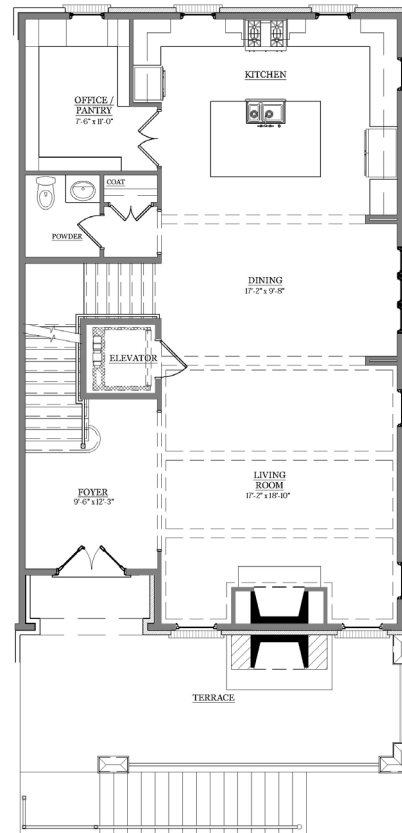

WEST | MAIN

DOWNTOWN ALPHARETTA

UNIT 22 - 126 LILY GARDEN PLACE

LOWER LEVEL

MAIN LEVEL

UPPER LEVEL

LOFT LEVEL

678.578.6811