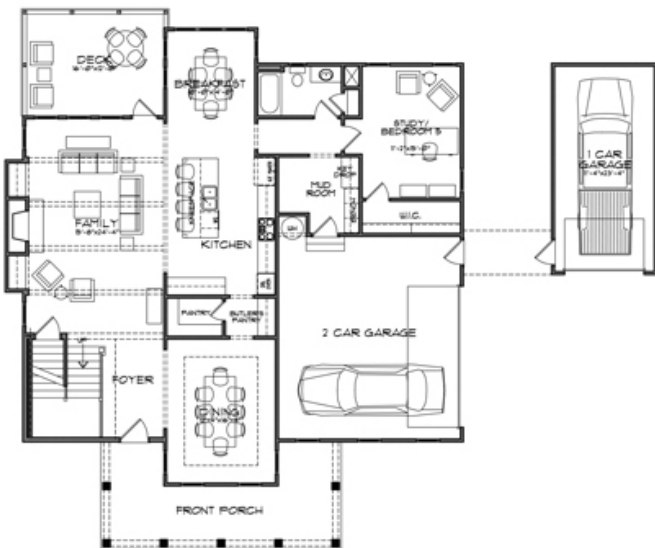

HEMBREE

— CIRCA 1835 —

THE CHURCHILL

MAIN - CHURCHILL