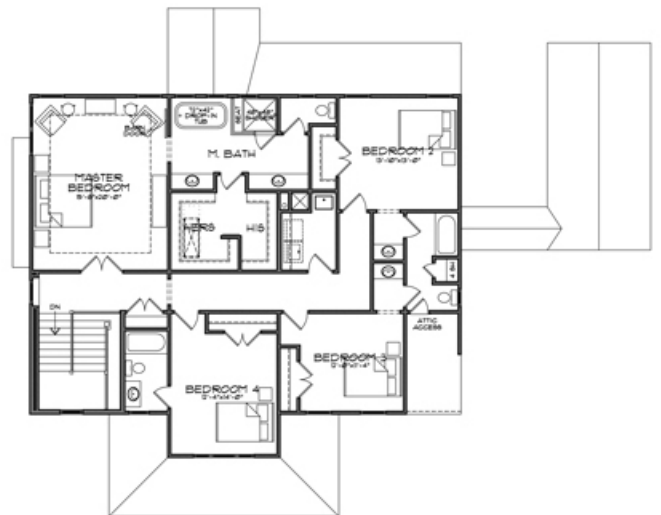

UPPER - CHURCHILL

PEACHLAND
Homes Crafted by Ty White

678-578-6765

BERKSHIRE HATHAWAY | Georgia Properties HomeServices
NEW HOMES DIVISION
CONDOS • SINGLE FAMILY • TOWNHOMES