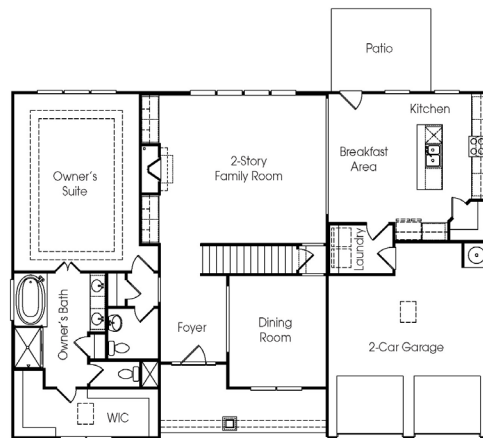

HIGHPOINT AT LAUREL CANYON

The Stoneridge

Lovely master on main plan
3 BR/2.5 BA - 2,597 sq. ft.

11

12

21

22

Optional Bath 3