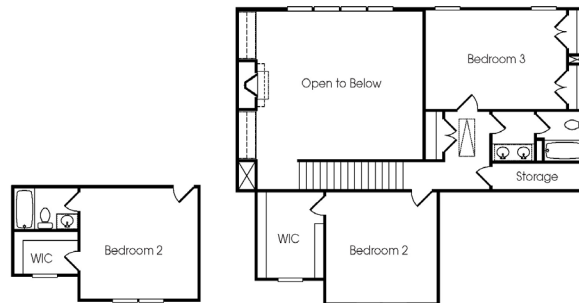

HIGHPOINT AT LAUREL CANYON

The Stoneridge

Lovely master on main plan
3 BR/2.5 BA - 2,597 sq. ft.

11

12

21

22

Optional Bath 3