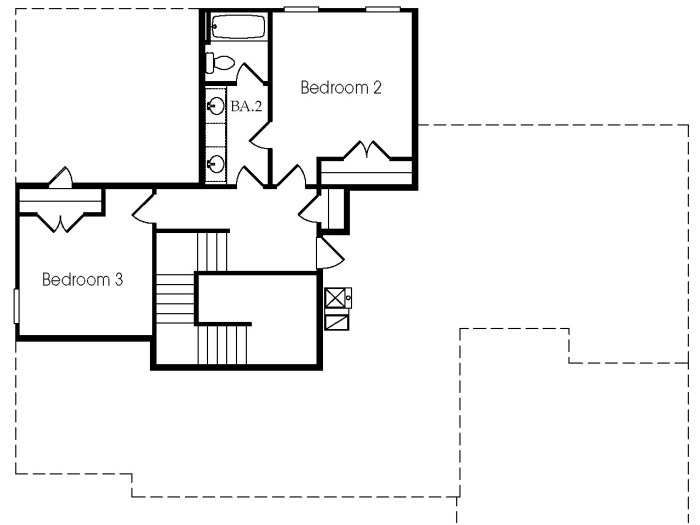

HIGHPOINT AT LAUREL CANYON

The Edgewood

Lovely master on main floorplan
3 BR/2.5 BA - 2,619 sq. ft.

11

12

21

22

1st Floor

2nd Floor