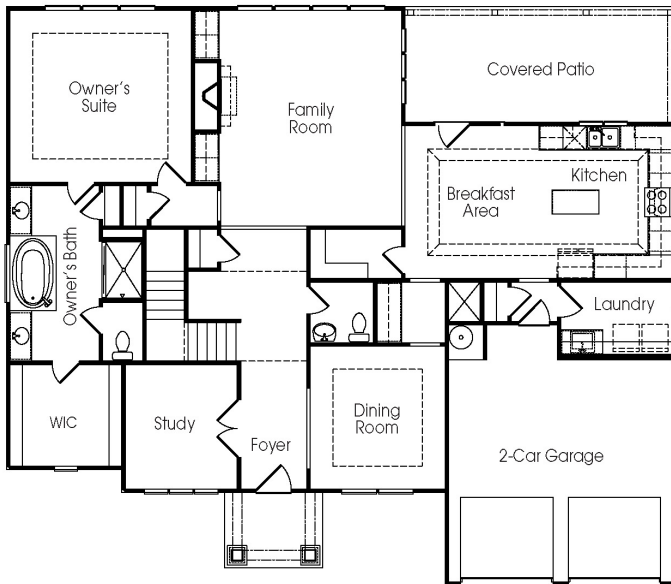

HIGHPOINT AT LAUREL CANYON

The Edgewood

Lovely master on main floorplan
3 BR/2.5 BA - 2,619 sq. ft.

11

12

21

22

1st Floor

2nd Floor