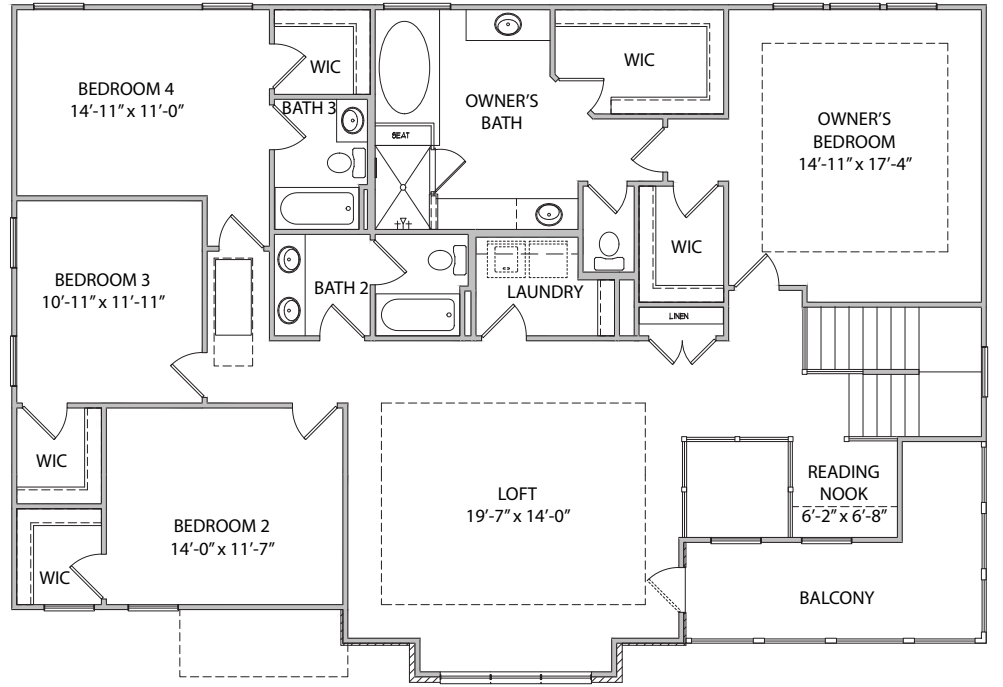

ELEVATION C

4 BEDROOM | 3.5 BATH | 3,570 SQUARE FEET

SUTHERFIELD

4 BEDROOM | 3.5 BATH | 3,570 SQUARE FEET

MAIN LEVEL FLOOR PLAN - A

SECOND LEVEL FLOOR PLAN - A

MAIN LEVEL FLOOR PLAN - B

SECOND LEVEL FLOOR PLAN - B

SUTHERFIELD

4 BEDROOM | 3.5 BATH | 3,570 SQUARE FEET

SUTHERFIELD C

MAIN LEVEL FLOOR PLAN - C

SECOND LEVEL FLOOR PLAN - C

SUTHERFIELD

4 BEDROOM | 3.5 BATH | 3,570 SQUARE FEET

OPTIONS