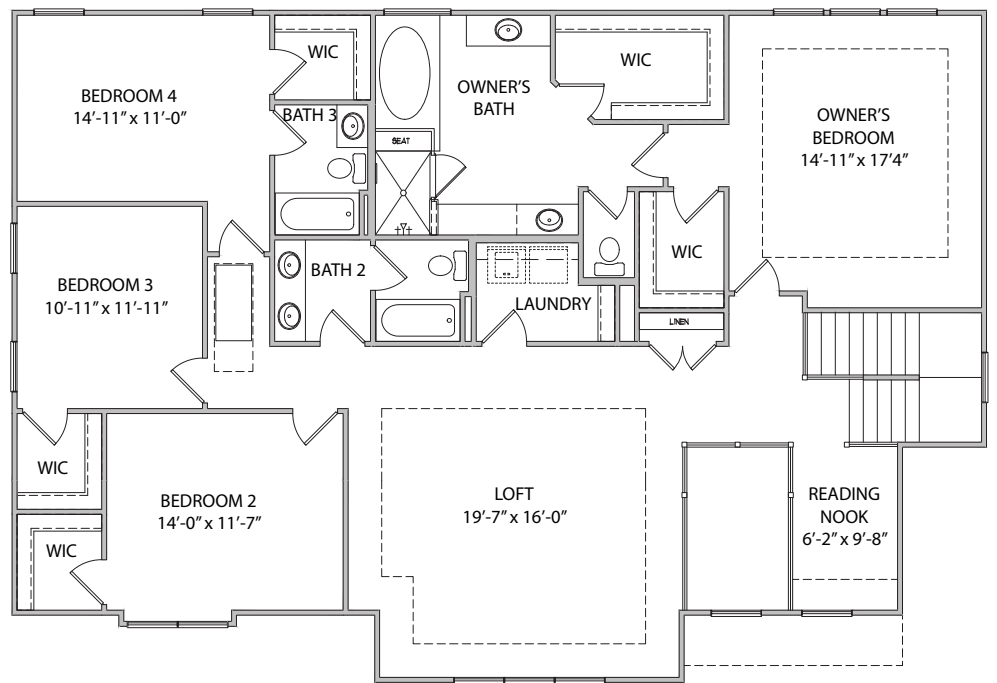

ELEVATION C

4 BEDROOM | 3.5 BATH | 3,570 SQUARE FEET

SUTHERFIELD

4 BEDROOM | 3.5 BATH | 3,570 SQUARE FEET

MAIN LEVEL FLOOR PLAN - A

SECOND LEVEL FLOOR PLAN - A

MAIN LEVEL FLOOR PLAN - B

SECOND LEVEL FLOOR PLAN - B

SUTHERFIELD

4 BEDROOM | 3.5 BATH | 3,570 SQUARE FEET

SUTHERFIELD C

MAIN LEVEL FLOOR PLAN - C

SECOND LEVEL FLOOR PLAN - C

SUTHERFIELD

4 BEDROOM | 3.5 BATH | 3,570 SQUARE FEET

OPTIONS