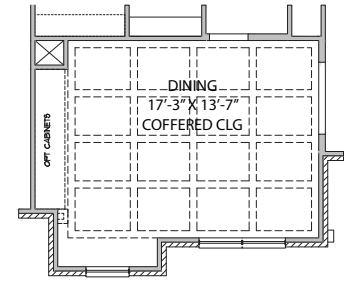

ELEVATION C

4 BEDROOM | 3.5 BATH | 3,570 SQUARE FEET

SUTHERFIELD

4 BEDROOM | 3.5 BATH | 3,570 SQUARE FEET

MAIN LEVEL FLOOR PLAN - A

SECOND LEVEL FLOOR PLAN - A

MAIN LEVEL FLOOR PLAN - B

SECOND LEVEL FLOOR PLAN - B

SUTHERFIELD

4 BEDROOM | 3.5 BATH | 3,570 SQUARE FEET

SUTHERFIELD C

MAIN LEVEL FLOOR PLAN - C

SECOND LEVEL FLOOR PLAN - C

SUTHERFIELD

4 BEDROOM | 3.5 BATH | 3,570 SQUARE FEET

OPTIONS

OPT. SIDE ENTRY GARAGE

OPT. COFFERED CEILING ELEVATION - A

OPT. COFFERED CEILING ELEVATION - B

OPT. COFFERED CEILING ELEVATION - C

OPT. BEDROOM #5

OPT. KEEPING ROOM

OPT. BASEMENT STAIR
MAIN LEVEL FLOOR PLAN