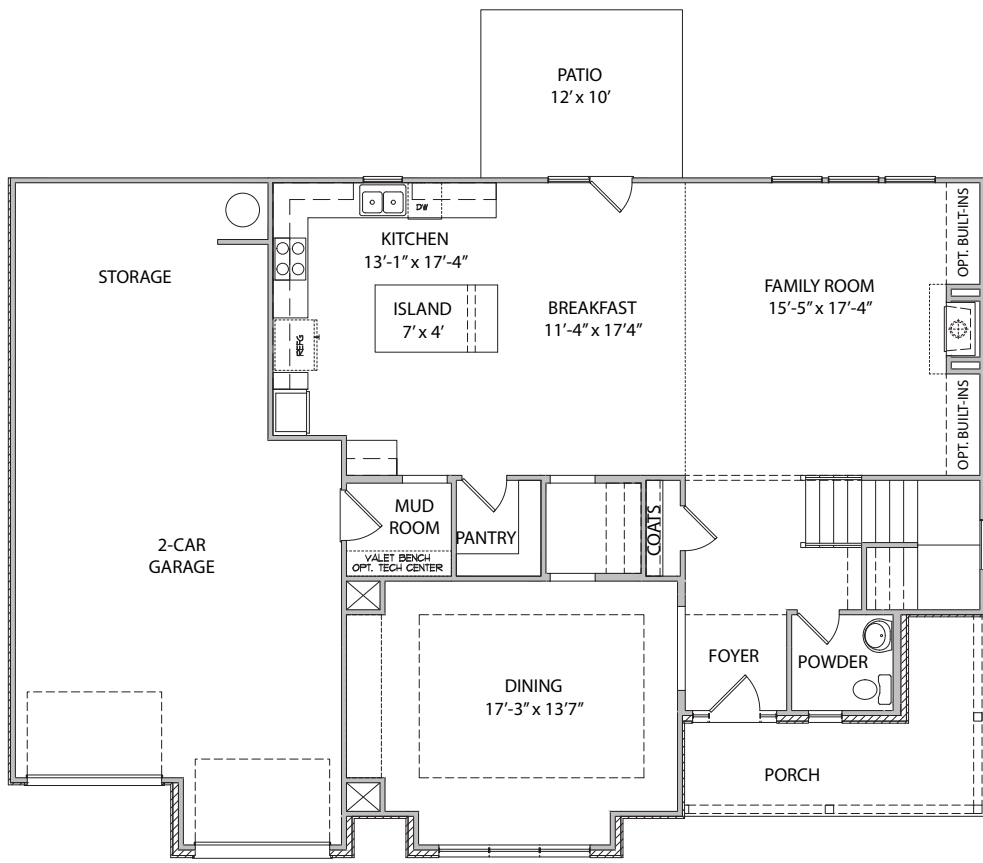

ELEVATION C

4 BEDROOM | 3.5 BATH | 3,570 SQUARE FEET

SUTHERFIELD

4 BEDROOM | 3.5 BATH | 3,570 SQUARE FEET

MAIN LEVEL FLOOR PLAN - A

SECOND LEVEL FLOOR PLAN - A

MAIN LEVEL FLOOR PLAN - B

SECOND LEVEL FLOOR PLAN - B