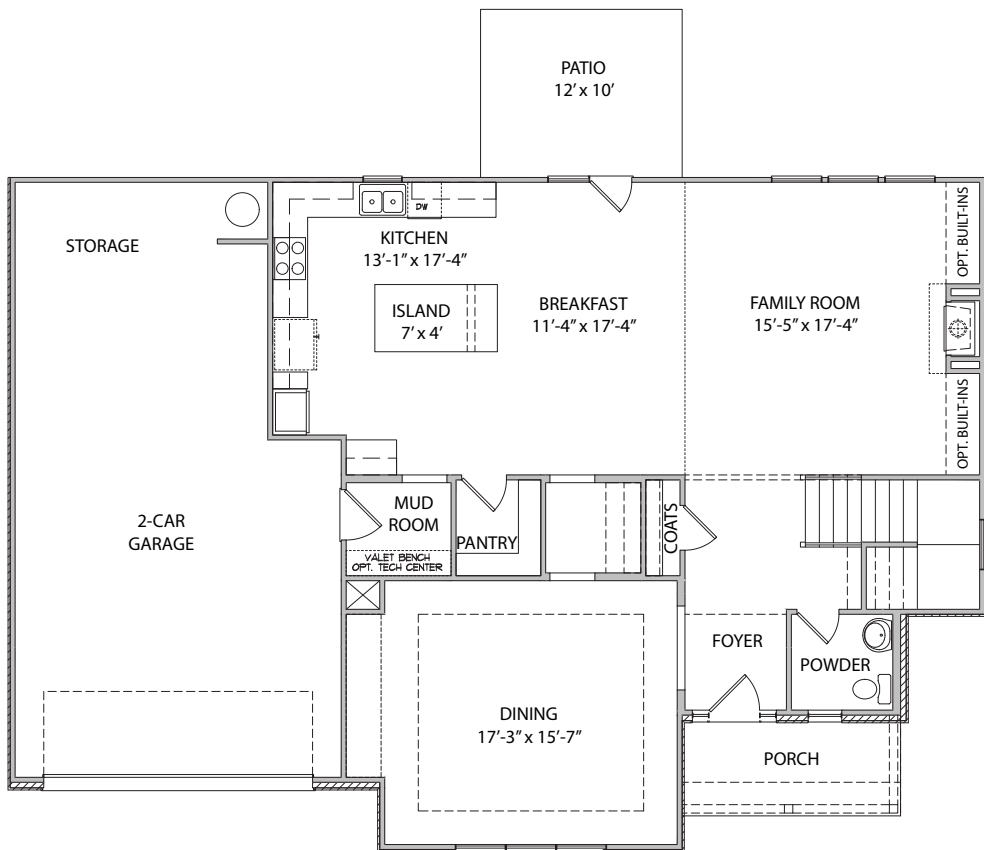

ELEVATION C

4 BEDROOM | 3.5 BATH | 3,570 SQUARE FEET

SUTHERFIELD

4 BEDROOM | 3.5 BATH | 3,570 SQUARE FEET

MAIN LEVEL FLOOR PLAN - A

SECOND LEVEL FLOOR PLAN - A

MAIN LEVEL FLOOR PLAN - B

SECOND LEVEL FLOOR PLAN - B

SUTHERFIELD

4 BEDROOM | 3.5 BATH | 3,570 SQUARE FEET

SUTHERFIELD C

MAIN LEVEL FLOOR PLAN - C

SECOND LEVEL FLOOR PLAN - C

SUTHERFIELD

4 BEDROOM | 3.5 BATH | 3,570 SQUARE FEET

OPTIONS