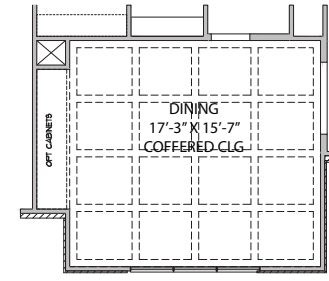

ELEVATION C

4 BEDROOM | 3.5 BATH | 3,570 SQUARE FEET

SUTHERFIELD

4 BEDROOM | 3.5 BATH | 3,570 SQUARE FEET

MAIN LEVEL FLOOR PLAN - A

SECOND LEVEL FLOOR PLAN - A

MAIN LEVEL FLOOR PLAN - B

SECOND LEVEL FLOOR PLAN - B

SUTHERFIELD

4 BEDROOM | 3.5 BATH | 3,570 SQUARE FEET

SUTHERFIELD C

MAIN LEVEL FLOOR PLAN - C

SECOND LEVEL FLOOR PLAN - C

SUTHERFIELD

4 BEDROOM | 3.5 BATH | 3,570 SQUARE FEET

OPTIONS

OPT. SIDE ENTRY GARAGE

OPT. COFFERED CEILING ELEVATION - A

OPT. COFFERED CEILING ELEVATION - B

OPT. COFFERED CEILING ELEVATION - C

OPT. BEDROOM #5

OPT. KEEPING ROOM

OPT. BASEMENT STAIR
MAIN LEVEL FLOOR PLAN