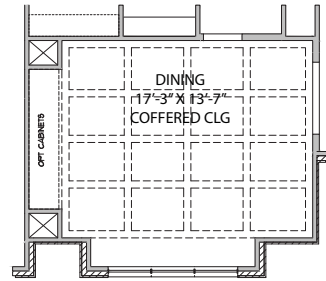

ELEVATION C

4 BEDROOM | 3.5 BATH | 3,570 SQUARE FEET

SUTHERFIELD

4 BEDROOM | 3.5 BATH | 3,570 SQUARE FEET

MAIN LEVEL FLOOR PLAN - A

SECOND LEVEL FLOOR PLAN - A

MAIN LEVEL FLOOR PLAN - B

SECOND LEVEL FLOOR PLAN - B

SUTHERFIELD

4 BEDROOM | 3.5 BATH | 3,570 SQUARE FEET

SUTHERFIELD C

MAIN LEVEL FLOOR PLAN - C

SECOND LEVEL FLOOR PLAN - C

SUTHERFIELD

4 BEDROOM | 3.5 BATH | 3,570 SQUARE FEET

OPTIONS

OPT. SIDE ENTRY GARAGE

OPT. COFFERED CEILING ELEVATION - A

OPT. COFFERED CEILING ELEVATION - B

OPT. COFFERED CEILING ELEVATION - C

OPT. BEDROOM #5

OPT. KEEPING ROOM

OPT. BASEMENT STAIR
MAIN LEVEL FLOOR PLAN