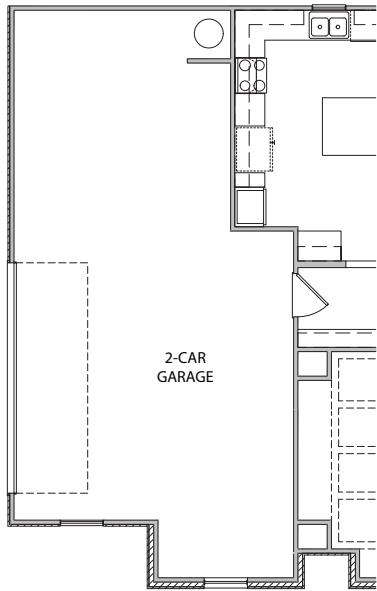

ELEVATION C

4 BEDROOM | 3.5 BATH | 3,570 SQUARE FEET

SUTHERFIELD

4 BEDROOM | 3.5 BATH | 3,570 SQUARE FEET

MAIN LEVEL FLOOR PLAN - A

SECOND LEVEL FLOOR PLAN - A

MAIN LEVEL FLOOR PLAN - B

SECOND LEVEL FLOOR PLAN - B

SUTHERFIELD

4 BEDROOM | 3.5 BATH | 3,570 SQUARE FEET

SUTHERFIELD C

MAIN LEVEL FLOOR PLAN - C

SECOND LEVEL FLOOR PLAN - C

SUTHERFIELD

4 BEDROOM | 3.5 BATH | 3,570 SQUARE FEET

OPTIONS