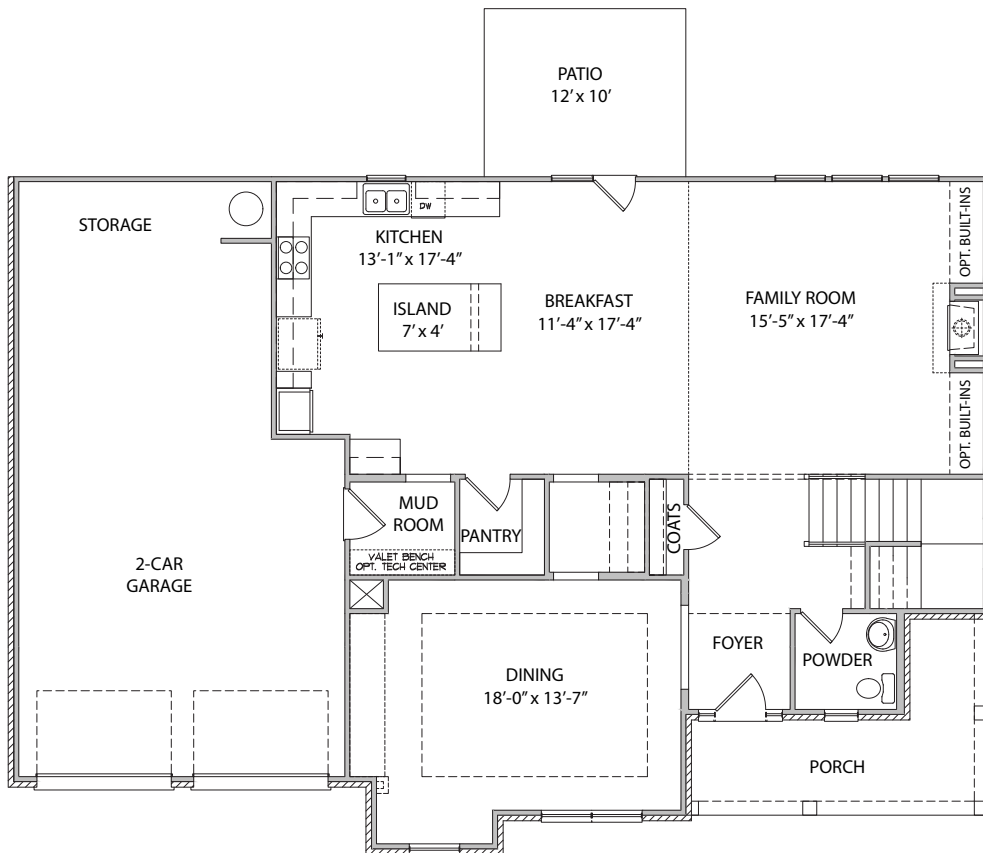

ELEVATION C

4 BEDROOM | 3.5 BATH | 3,570 SQUARE FEET

SUTHERFIELD

4 BEDROOM | 3.5 BATH | 3,570 SQUARE FEET

MAIN LEVEL FLOOR PLAN - A

SECOND LEVEL FLOOR PLAN - A

MAIN LEVEL FLOOR PLAN - B

SECOND LEVEL FLOOR PLAN - B

SUTHERFIELD

4 BEDROOM | 3.5 BATH | 3,570 SQUARE FEET

SUTHERFIELD C

MAIN LEVEL FLOOR PLAN - C

SECOND LEVEL FLOOR PLAN - C

SUTHERFIELD

4 BEDROOM | 3.5 BATH | 3,570 SQUARE FEET

OPTIONS