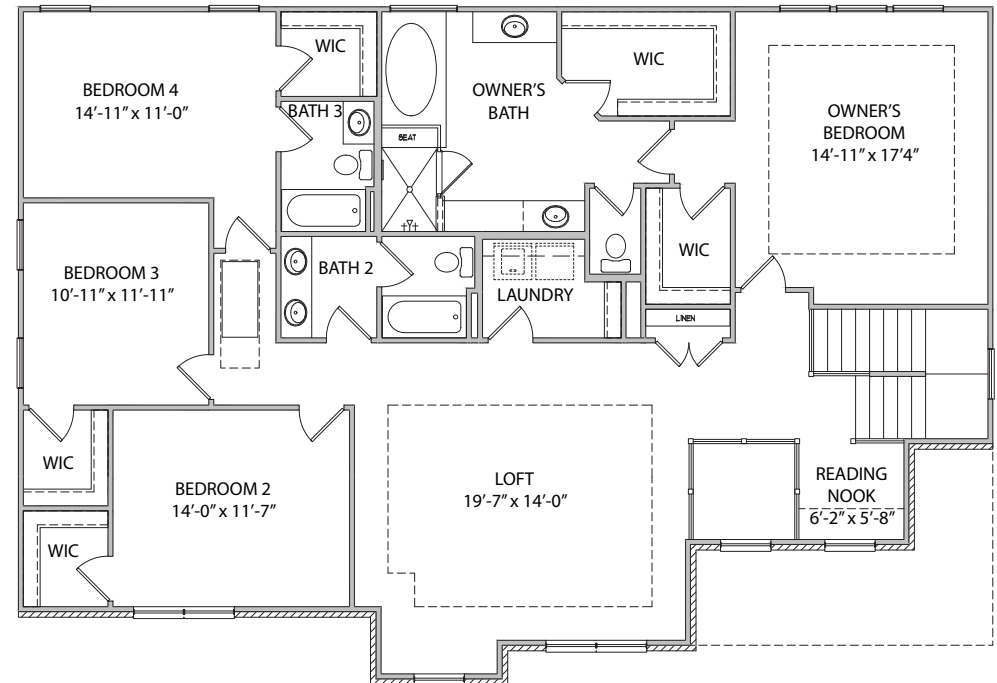

ELEVATION C

4 BEDROOM | 3.5 BATH | 3,570 SQUARE FEET

SUTHERFIELD

4 BEDROOM | 3.5 BATH | 3,570 SQUARE FEET

MAIN LEVEL FLOOR PLAN - A

SECOND LEVEL FLOOR PLAN - A

MAIN LEVEL FLOOR PLAN - B

SECOND LEVEL FLOOR PLAN - B

SUTHERFIELD

4 BEDROOM | 3.5 BATH | 3,570 SQUARE FEET

SUTHERFIELD C

MAIN LEVEL FLOOR PLAN - C

SECOND LEVEL FLOOR PLAN - C

SUTHERFIELD

4 BEDROOM | 3.5 BATH | 3,570 SQUARE FEET

OPTIONS