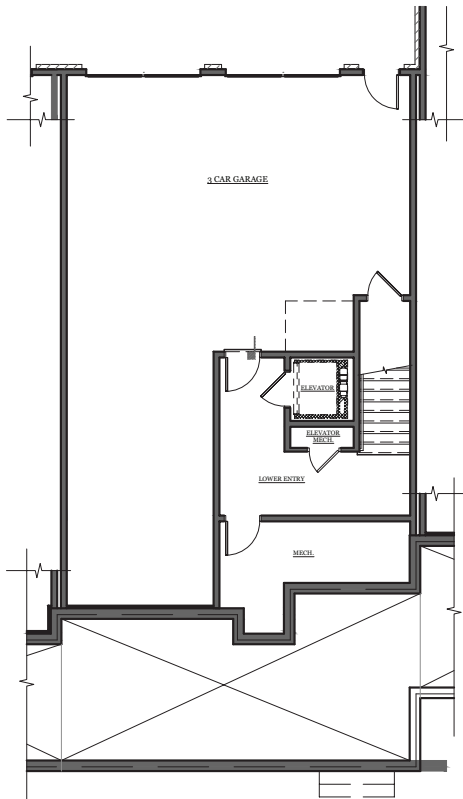

WEST | MAIN

DOWNTOWN ALPHARETTA

BUILDING 3 & 4 - UNIT E

LOWER LEVEL

MAIN LEVEL

UPPER LEVEL

LOFT LEVEL

678.578.6811