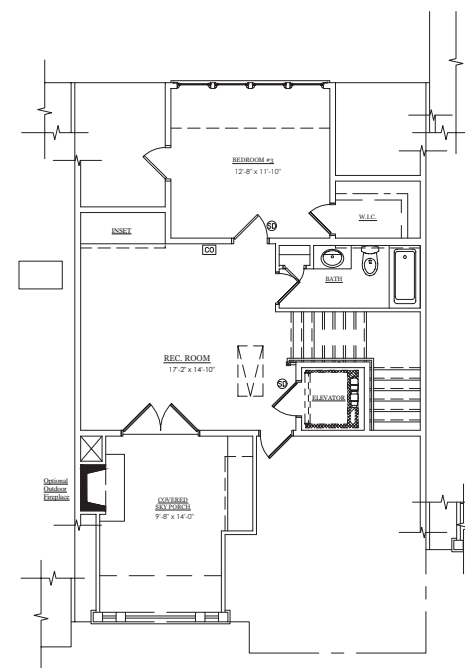

WEST | MAIN

DOWNTOWN ALPHARETTA

BUILDING 3 & 4 - UNIT E

LOWER LEVEL

MAIN LEVEL

UPPER LEVEL

LOFT LEVEL

678.578.6811