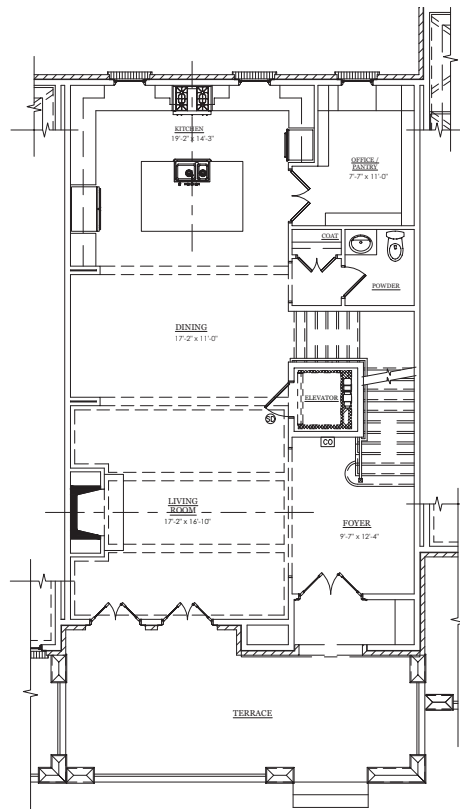

WEST | MAIN

DOWNTOWN ALPHARETTA

BUILDING 3 & 4 - UNIT E

LOWER LEVEL

MAIN LEVEL

UPPER LEVEL

LOFT LEVEL

678.578.6811