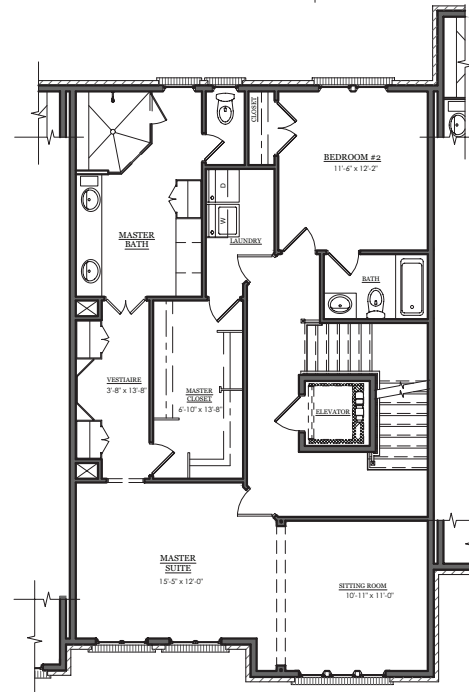

WEST | MAIN

DOWNTOWN ALPHARETTA

BUILDING 3 & 4 - UNIT E

LOWER LEVEL

MAIN LEVEL

UPPER LEVEL

LOFT LEVEL

678.578.6811