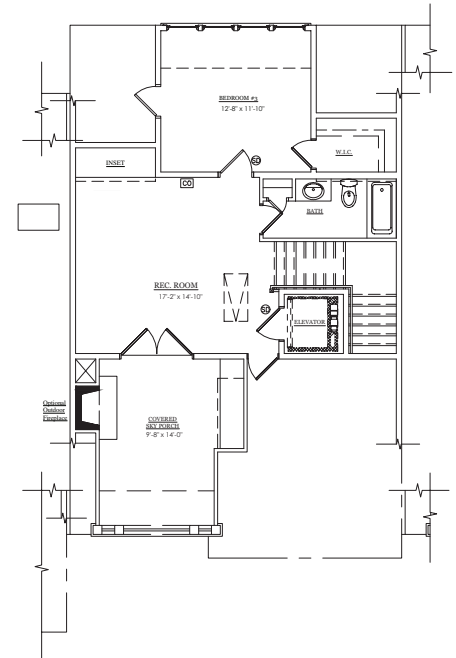

## BUILDING 3 & 4 - UNIT D

LOWER LEVEL

MAIN LEVEL

UPPER LEVEL

LOFT LEVEL

678.578.6811

WESTMAINTOWNHOMES.COM

5/16/18