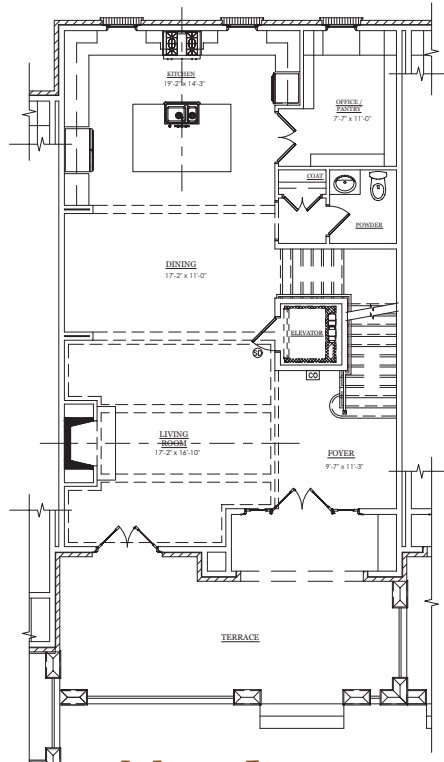

## BUILDING 3 & 4 - UNIT D

LOWER LEVEL

MAIN LEVEL

UPPER LEVEL

LOFT LEVEL

678.578.6811

WESTMAINTOWNHOMES.COM

5/16/18