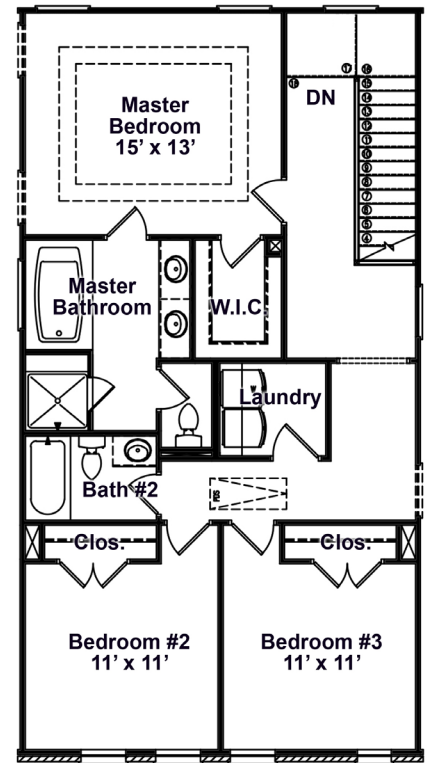

# Oakfield

2,516 sq.ft.

Lower Level

Main Level

Upper Level

**Skyland**  
Brookhaven

skylandbrookhaven.com / 770-254-5363 / 2527 Skyland Drive, Brookhaven, GA 30319

## Floorplan Options

Lower Level  
Bedroom Option

Main Level  
Library Option

Main Level  
Dining Option

Upper Level  
2 Master Bedrooms Option 1

Upper Level  
2 Master Bedrooms Option 2

**Skyland**  
Brookhaven