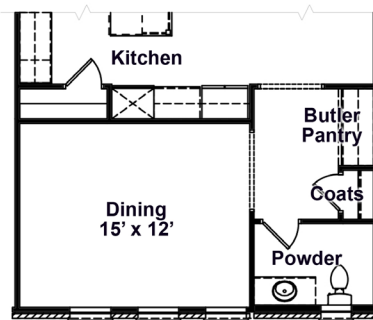

# Oakfield

2,516 sq.ft.

Lower Level

Main Level

Upper Level

**Skyland**  
Brookhaven

skylandbrookhaven.com / 770-254-5363 / 2527 Skyland Drive, Brookhaven, GA 30319

## Floorplan Options

Lower Level  
Bedroom Option

Main Level  
Library Option

Main Level  
Dining Option

Upper Level  
2 Master Bedrooms Option 1

Upper Level  
2 Master Bedrooms Option 2

**Skyland**  
Brookhaven