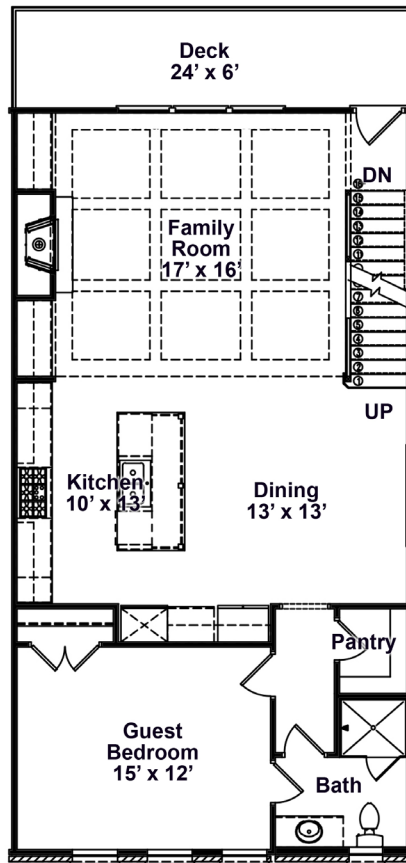

# Oakfield

2,516 sq.ft.

Lower Level

Main Level

Upper Level

**Skyland**  
Brookhaven

skylandbrookhaven.com / 770-254-5363 / 2527 Skyland Drive, Brookhaven, GA 30319

## Floorplan Options

Lower Level  
Bedroom Option

Main Level  
Library Option

Main Level  
Dining Option

Upper Level  
2 Master Bedrooms Option 1

Upper Level  
2 Master Bedrooms Option 2

**Skyland**  
Brookhaven