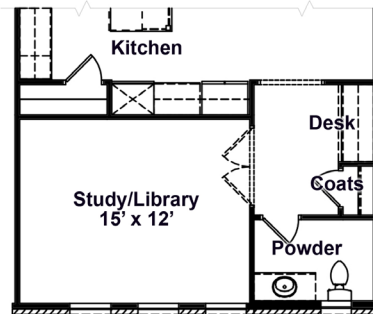

# Oakfield

2,516 sq.ft.

Lower Level

Main Level

Upper Level

**Skyland**  
Brookhaven

skylandbrookhaven.com / 770-254-5363 / 2527 Skyland Drive, Brookhaven, GA 30319

## Floorplan Options

Lower Level  
Bedroom Option

Main Level  
Library Option

Main Level  
Dining Option

Upper Level  
2 Master Bedrooms Option 1

Upper Level  
2 Master Bedrooms Option 2

**Skyland**  
Brookhaven