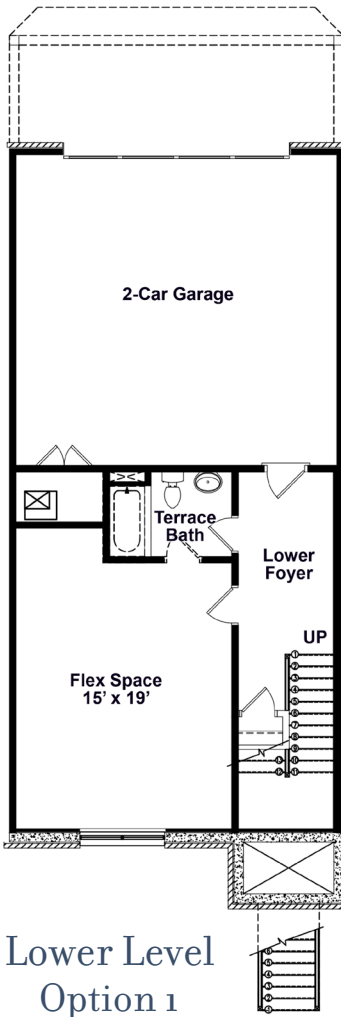

# Boxwood

2,824 sq.ft.

Lower Level

Main Level

Upper Level

## Floorplan Options