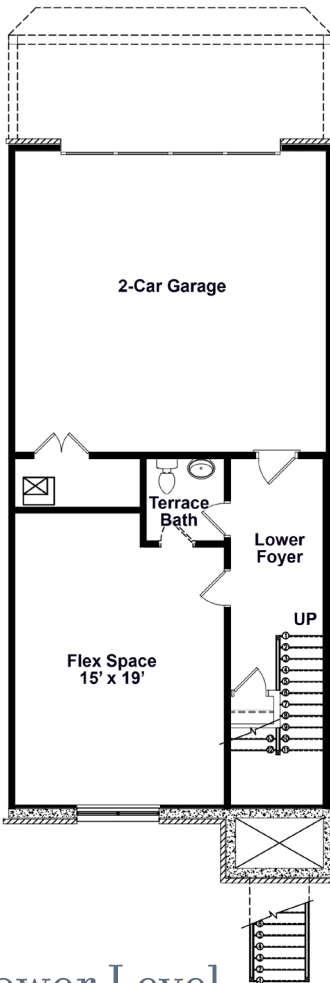

# Boxwood

2,824 sq.ft.

Lower Level

Main Level

Upper Level

## Floorplan Options