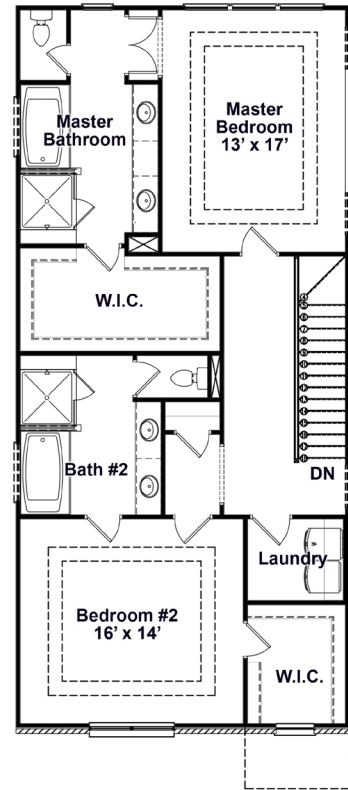

# Boxwood

2,824 sq.ft.

Lower Level

Main Level

Upper Level

## Floorplan Options