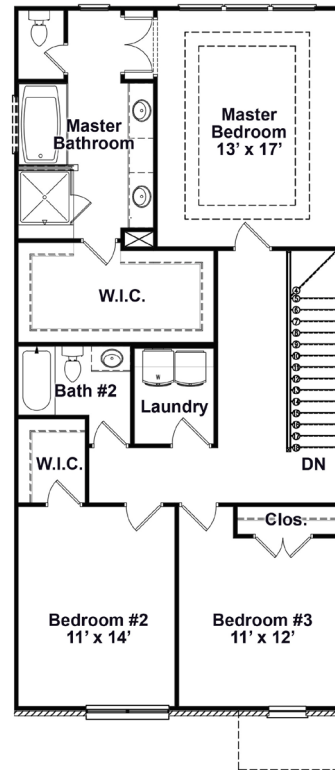

# Boxwood

2,824 sq.ft.

Lower Level

Main Level

Upper Level

## Floorplan Options