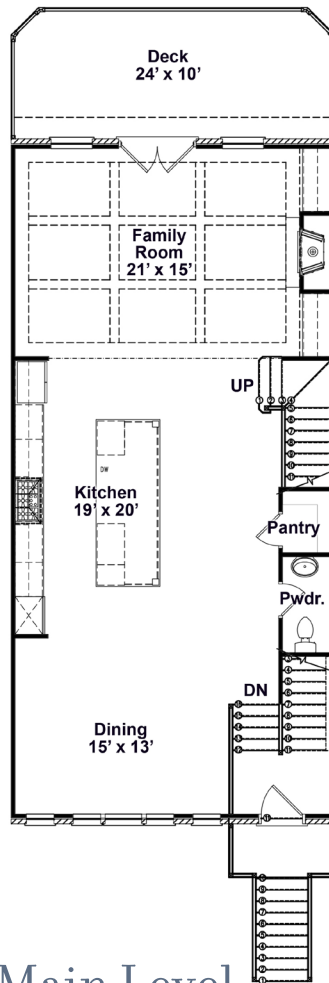

# Boxwood

2,824 sq.ft.

Lower Level

Main Level

Upper Level

## Floorplan Options