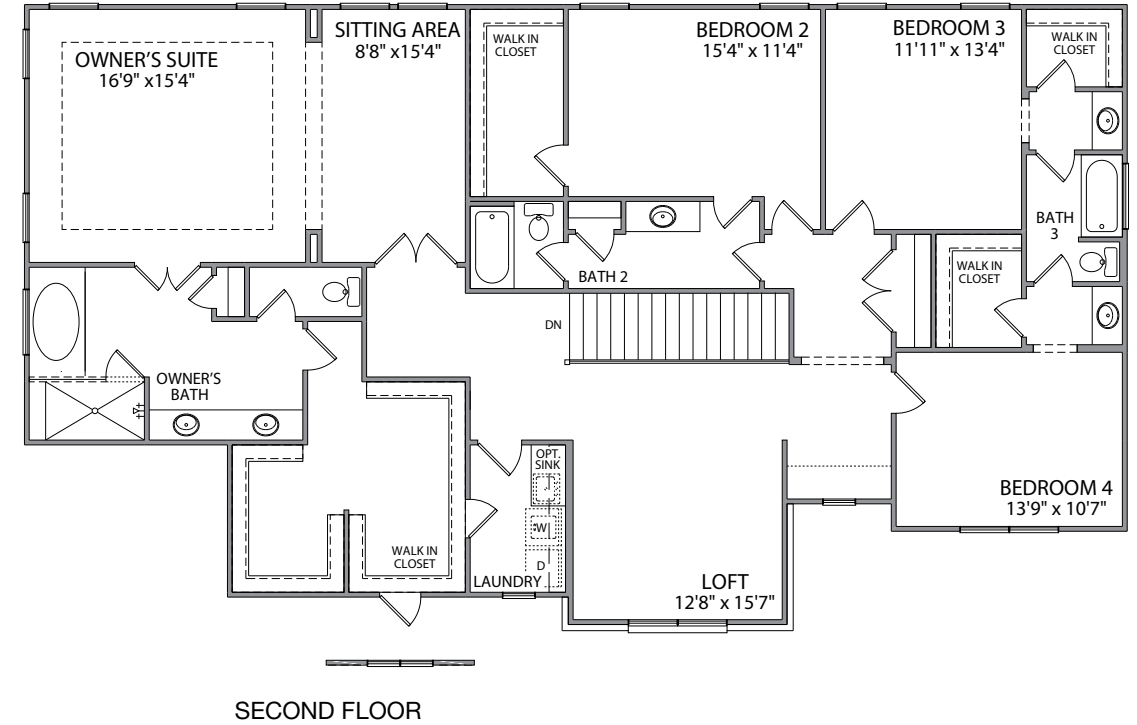

# The Edmonton

4 BEDROOM ~ 4 BATH ~ 4,243 sq.ft.

Elevation A

Elevation B

Elevation C

ELEVATION B

OPT. OWNER'S SUITE 2

ELEVATION C