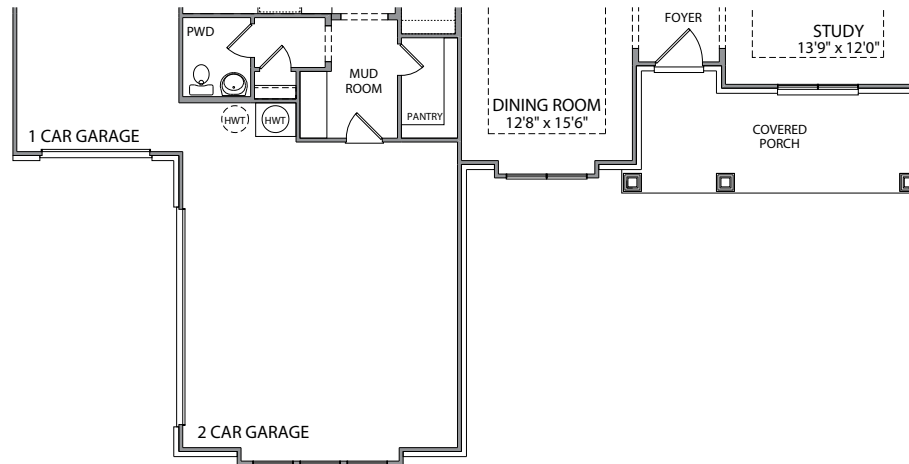

# The Edmonton

4 BEDROOM ~ 4 BATH ~ 4,243 sq.ft.

Elevation A

Elevation B

Elevation C

ELEVATION B

OPT. OWNER'S SUITE 2

ELEVATION C