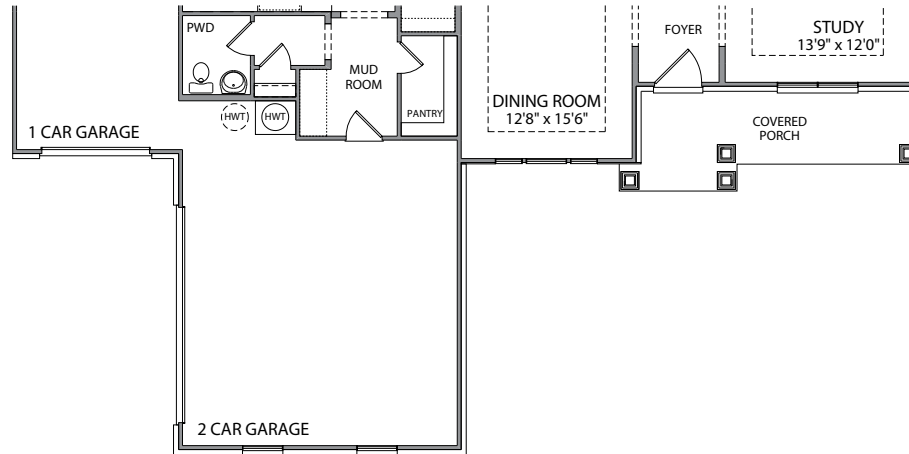

# The Edmonton

4 BEDROOM ~ 4 BATH ~ 4,243 sq.ft.

Elevation A

Elevation B

Elevation C

ELEVATION B

OPT. OWNER'S SUITE 2

ELEVATION C