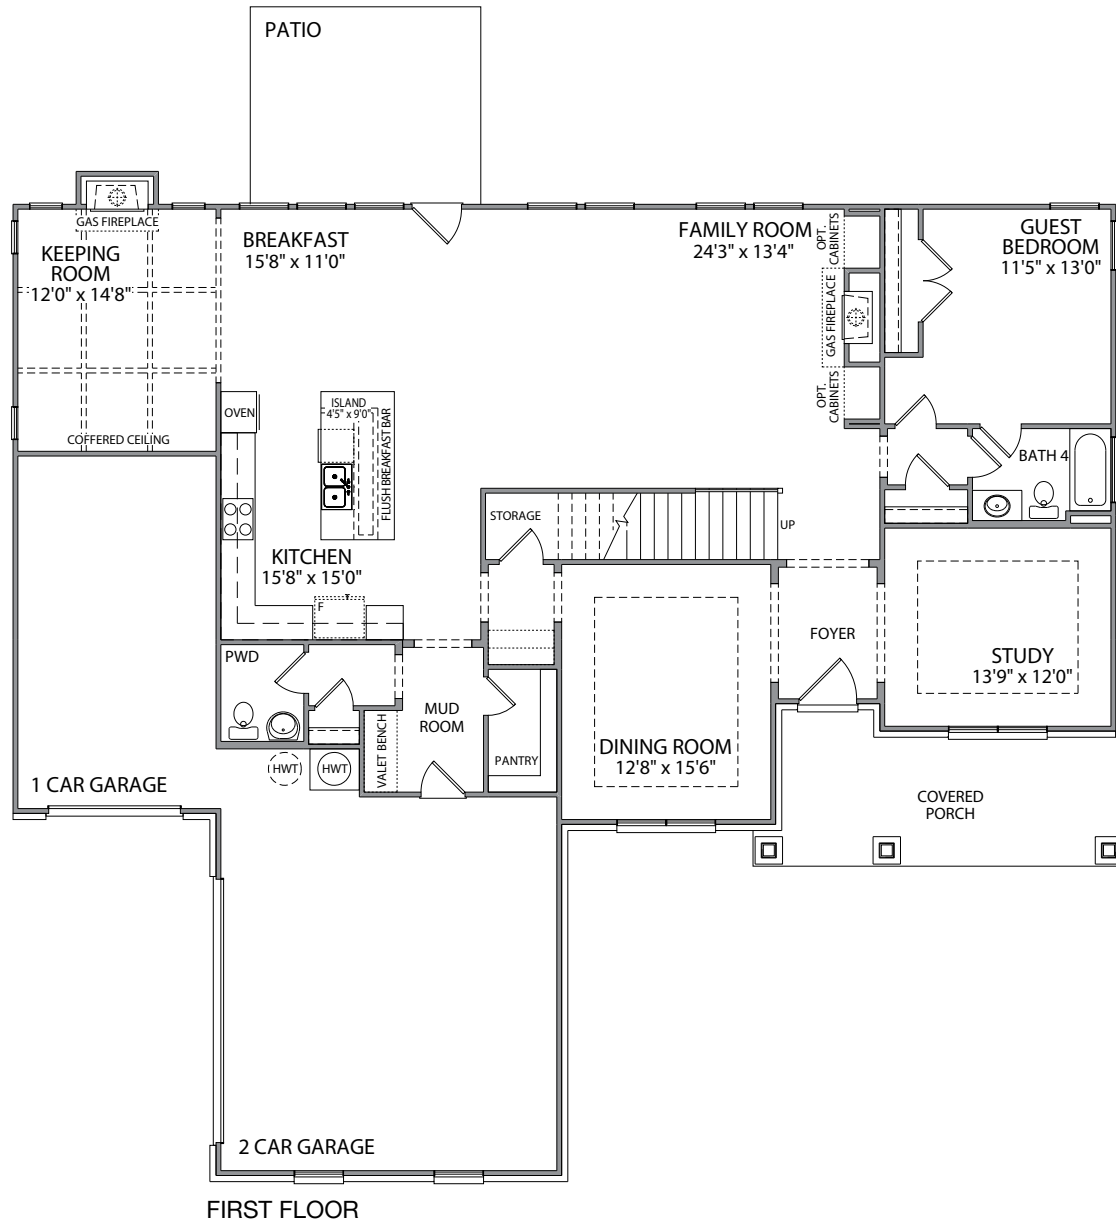

# The Edmonton

4 BEDROOM ~ 4 BATH ~ 4,243 sq.ft.

Elevation A

Elevation B

Elevation C

ELEVATION B

OPT. OWNER'S SUITE 2

ELEVATION C