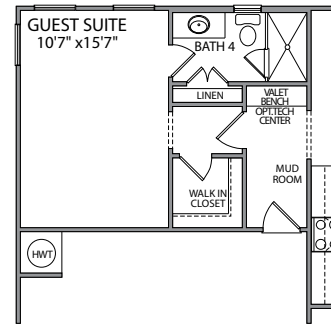

The Buckingham

4 BEDROOM ~ 3.5 BATH ~ 3,490 sq.ft.

Elevation A

Elevation B

Elevation C

The Buckingham

4 BEDROOM ~ 3.5 BATH ~ 3,490 sq.ft.

The Buckingham ~ FIRST FLOOR OPTIONS

4 BEDROOM ~ 3.5 BATH ~ 3,490 sq.ft.

OPT. 2 CAR SIDE LOAD GARAGE
 ELEVATION A, B, C

OPT. 3 CAR GARAGE
 ELEVATION A, B, C

OPT. GUEST SUITE

OPT. DEN

OPT. KEEPING ROOM

ELEVATION B

ELEVATION C