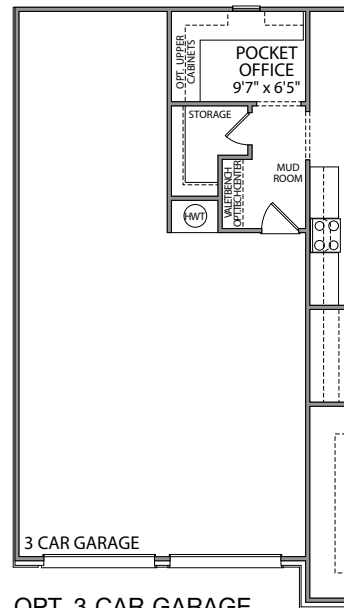

The Buckingham

4 BEDROOM ~ 3.5 BATH ~ 3,490 sq.ft.

Elevation A

Elevation B

Elevation C

The Buckingham

4 BEDROOM ~ 3.5 BATH ~ 3,490 sq.ft.

The Buckingham ~ FIRST FLOOR OPTIONS

4 BEDROOM ~ 3.5 BATH ~ 3,490 sq.ft.

OPT. 2 CAR SIDE LOAD GARAGE
 ELEVATION A, B, C

OPT. 3 CAR GARAGE
 ELEVATION A, B, C

OPT. GUEST SUITE

OPT. DEN

OPT. KEEPING ROOM

ELEVATION B

ELEVATION C