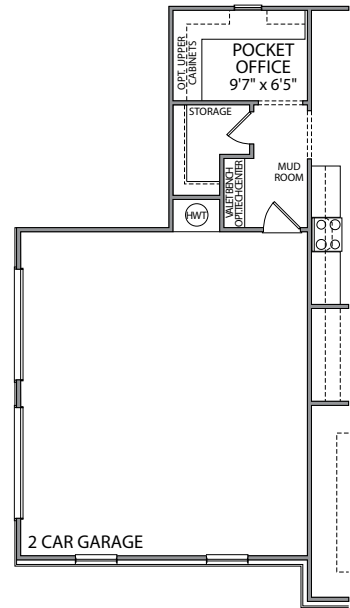

The Buckingham

4 BEDROOM ~ 3.5 BATH ~ 3,490 sq.ft.

Elevation A

Elevation B

Elevation C

The Buckingham

4 BEDROOM ~ 3.5 BATH ~ 3,490 sq.ft.

The Buckingham ~ FIRST FLOOR OPTIONS

4 BEDROOM ~ 3.5 BATH ~ 3,490 sq.ft.

OPT. 2 CAR SIDE LOAD GARAGE
 ELEVATION A, B, C

OPT. 3 CAR GARAGE
 ELEVATION A, B, C

OPT. GUEST SUITE

OPT. DEN

OPT. KEEPING ROOM

ELEVATION B

ELEVATION C