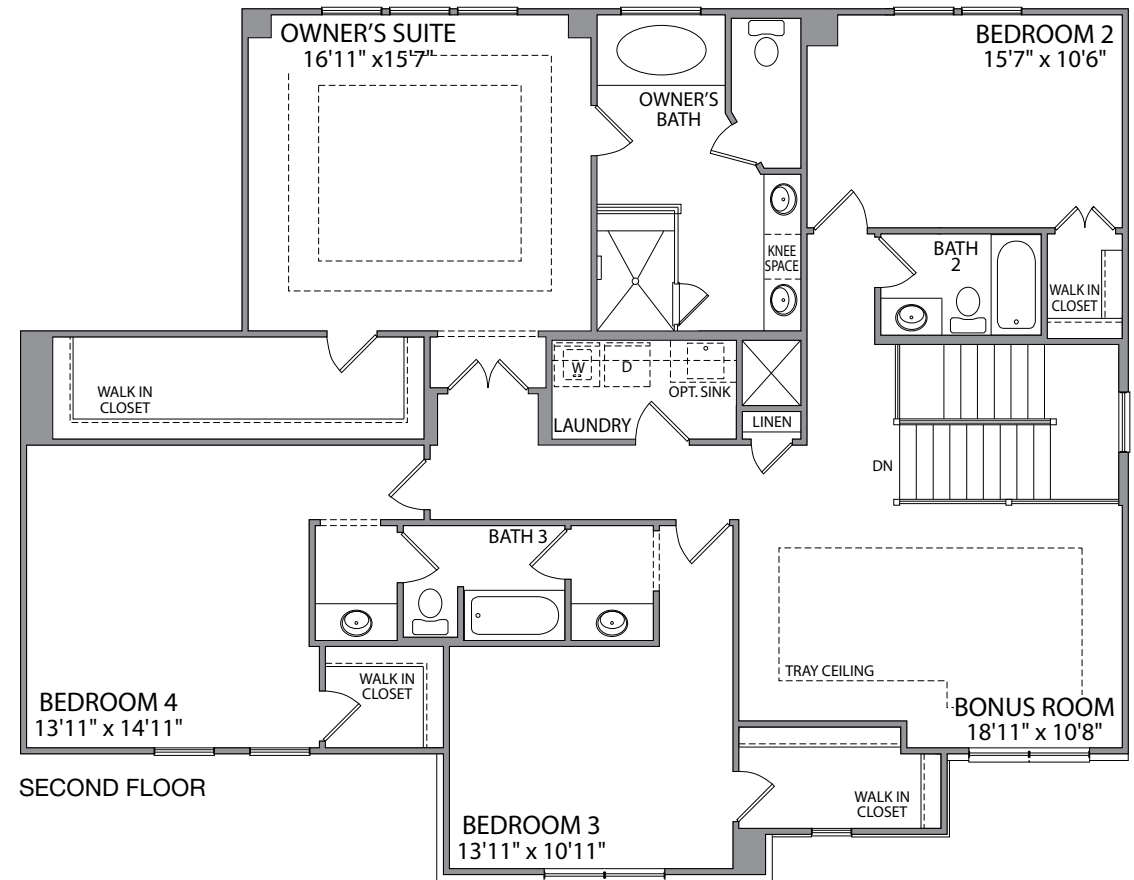

The Buckingham

4 BEDROOM ~ 3.5 BATH ~ 3,490 sq.ft.

Elevation A

Elevation B

Elevation C

The Buckingham

4 BEDROOM ~ 3.5 BATH ~ 3,490 sq.ft.

The Buckingham ~ FIRST FLOOR OPTIONS

4 BEDROOM ~ 3.5 BATH ~ 3,490 sq.ft.

OPT. 2 CAR SIDE LOAD GARAGE
 ELEVATION A, B, C

OPT. 3 CAR GARAGE
 ELEVATION A, B, C

OPT. GUEST SUITE

OPT. DEN

OPT. KEEPING ROOM

ELEVATION B

ELEVATION C