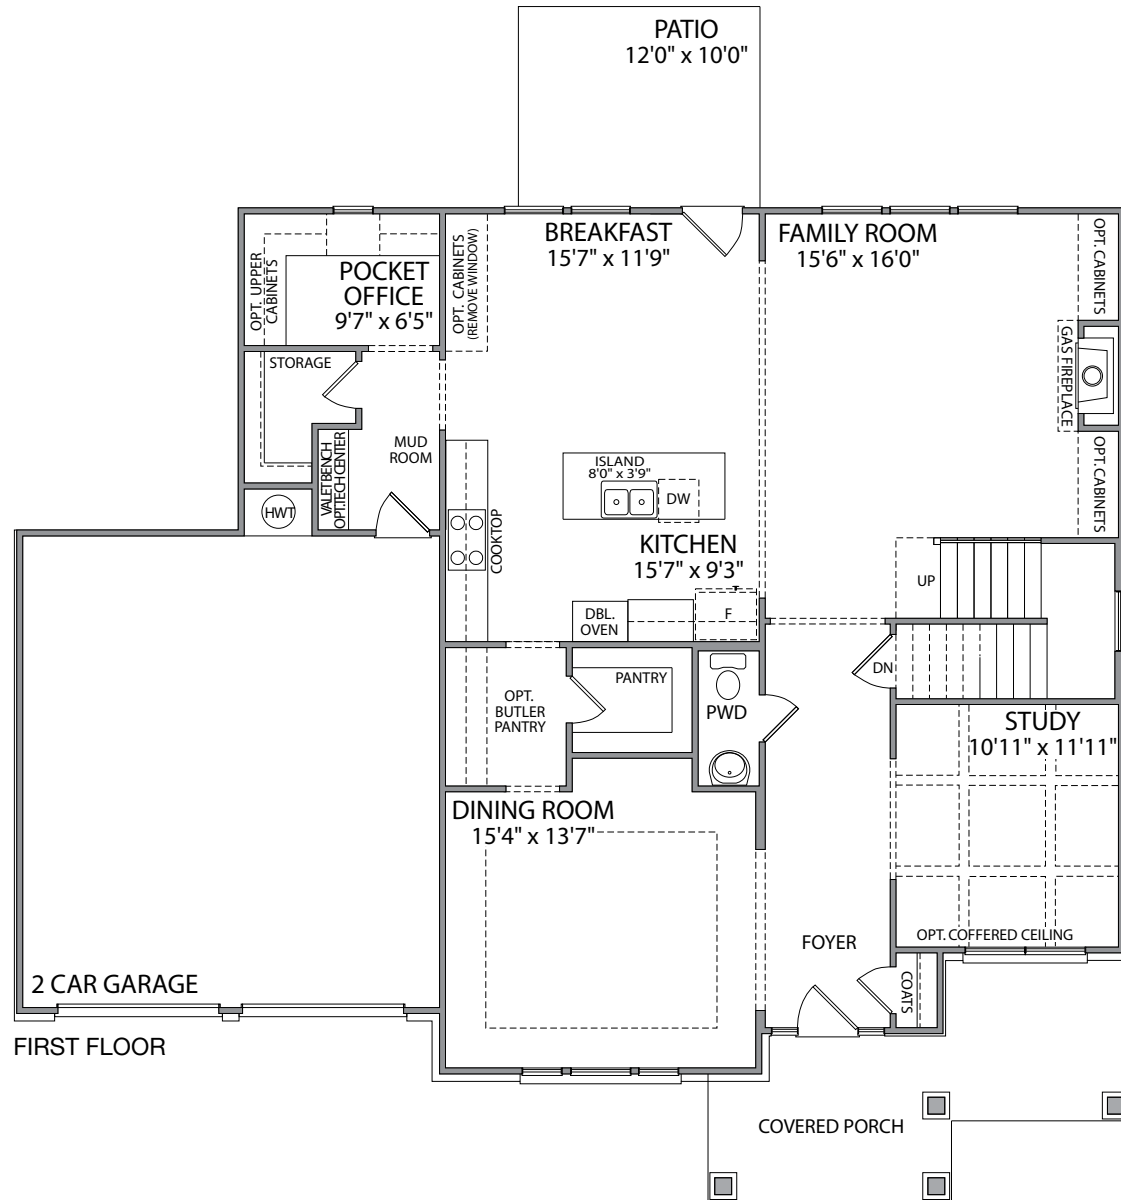

The Buckingham

4 BEDROOM ~ 3.5 BATH ~ 3,490 sq.ft.

Elevation A

Elevation B

Elevation C

The Buckingham

4 BEDROOM ~ 3.5 BATH ~ 3,490 sq.ft.

The Buckingham ~ FIRST FLOOR OPTIONS

4 BEDROOM ~ 3.5 BATH ~ 3,490 sq.ft.

OPT. 2 CAR SIDE LOAD GARAGE
 ELEVATION A, B, C

OPT. 3 CAR GARAGE
 ELEVATION A, B, C

OPT. GUEST SUITE

OPT. DEN

OPT. KEEPING ROOM

ELEVATION B

ELEVATION C