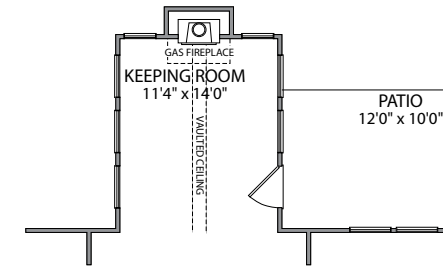

The Buckingham

4 BEDROOM ~ 3.5 BATH ~ 3,490 sq.ft.

Elevation A

Elevation B

Elevation C

The Buckingham

4 BEDROOM ~ 3.5 BATH ~ 3,490 sq.ft.

The Buckingham ~ FIRST FLOOR OPTIONS

4 BEDROOM ~ 3.5 BATH ~ 3,490 sq.ft.

OPT. 2 CAR SIDE LOAD GARAGE
 ELEVATION A, B, C

OPT. 3 CAR GARAGE
 ELEVATION A, B, C

OPT. GUEST SUITE

OPT. DEN

OPT. KEEPING ROOM

ELEVATION B

ELEVATION C