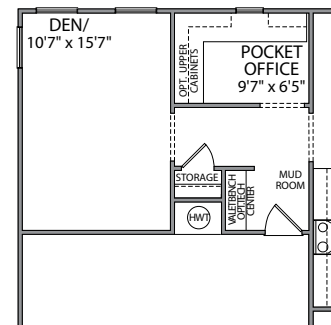

The Buckingham

4 BEDROOM ~ 3.5 BATH ~ 3,490 sq.ft.

Elevation A

Elevation B

Elevation C

The Buckingham

4 BEDROOM ~ 3.5 BATH ~ 3,490 sq.ft.

The Buckingham ~ FIRST FLOOR OPTIONS

4 BEDROOM ~ 3.5 BATH ~ 3,490 sq.ft.

OPT. 2 CAR SIDE LOAD GARAGE
 ELEVATION A, B, C

OPT. 3 CAR GARAGE
 ELEVATION A, B, C

OPT. GUEST SUITE

OPT. DEN

OPT. KEEPING ROOM

ELEVATION B

ELEVATION C