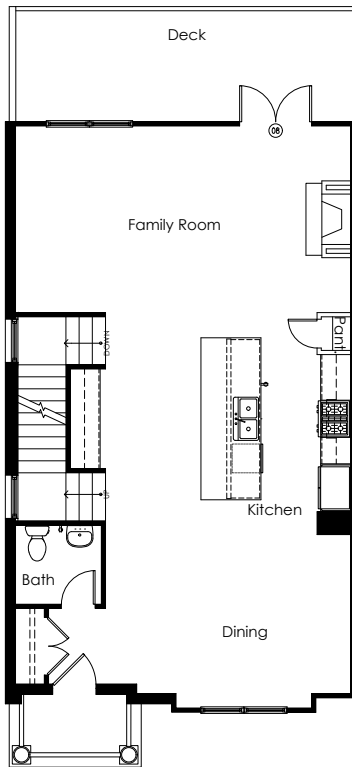

# THE GATES

AT KING SPRINGS

## The Kingsley

LOWER LEVEL PLAN

MAIN LEVEL PLAN

UPPER LEVEL PLAN

**BERKSHIRE HATHAWAY** | Georgia  
HomeServices Properties

**NEW HOMES DIVISION**  
CONDOS • SINGLE FAMILY • TOWNHOMES

**678-578-6816**  
**WatersEdgeGroup.com**