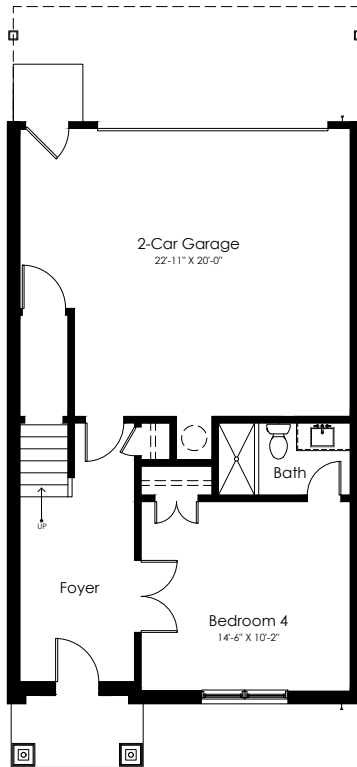

# THE GATES

AT KING SPRINGS

## The Kingsley

LOWER LEVEL PLAN

MAIN LEVEL PLAN

UPPER LEVEL PLAN

**BERKSHIRE HATHAWAY** | Georgia  
HomeServices Properties

**NEW HOMES DIVISION**  
CONDOS • SINGLE FAMILY • TOWNHOMES

**678-578-6816**  
**WatersEdgeGroup.com**