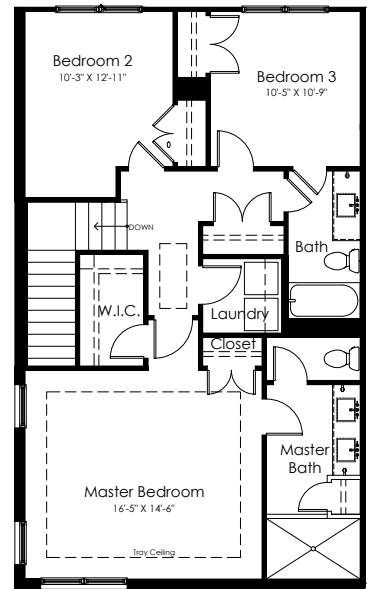

# THE GATES

AT KING SPRINGS

## The Kingsley

LOWER LEVEL PLAN

MAIN LEVEL PLAN

UPPER LEVEL PLAN

**BERKSHIRE HATHAWAY** | Georgia  
HomeServices Properties

**NEW HOMES DIVISION**  
CONDOS • SINGLE FAMILY • TOWNHOMES

**678-578-6816**  
**WatersEdgeGroup.com**