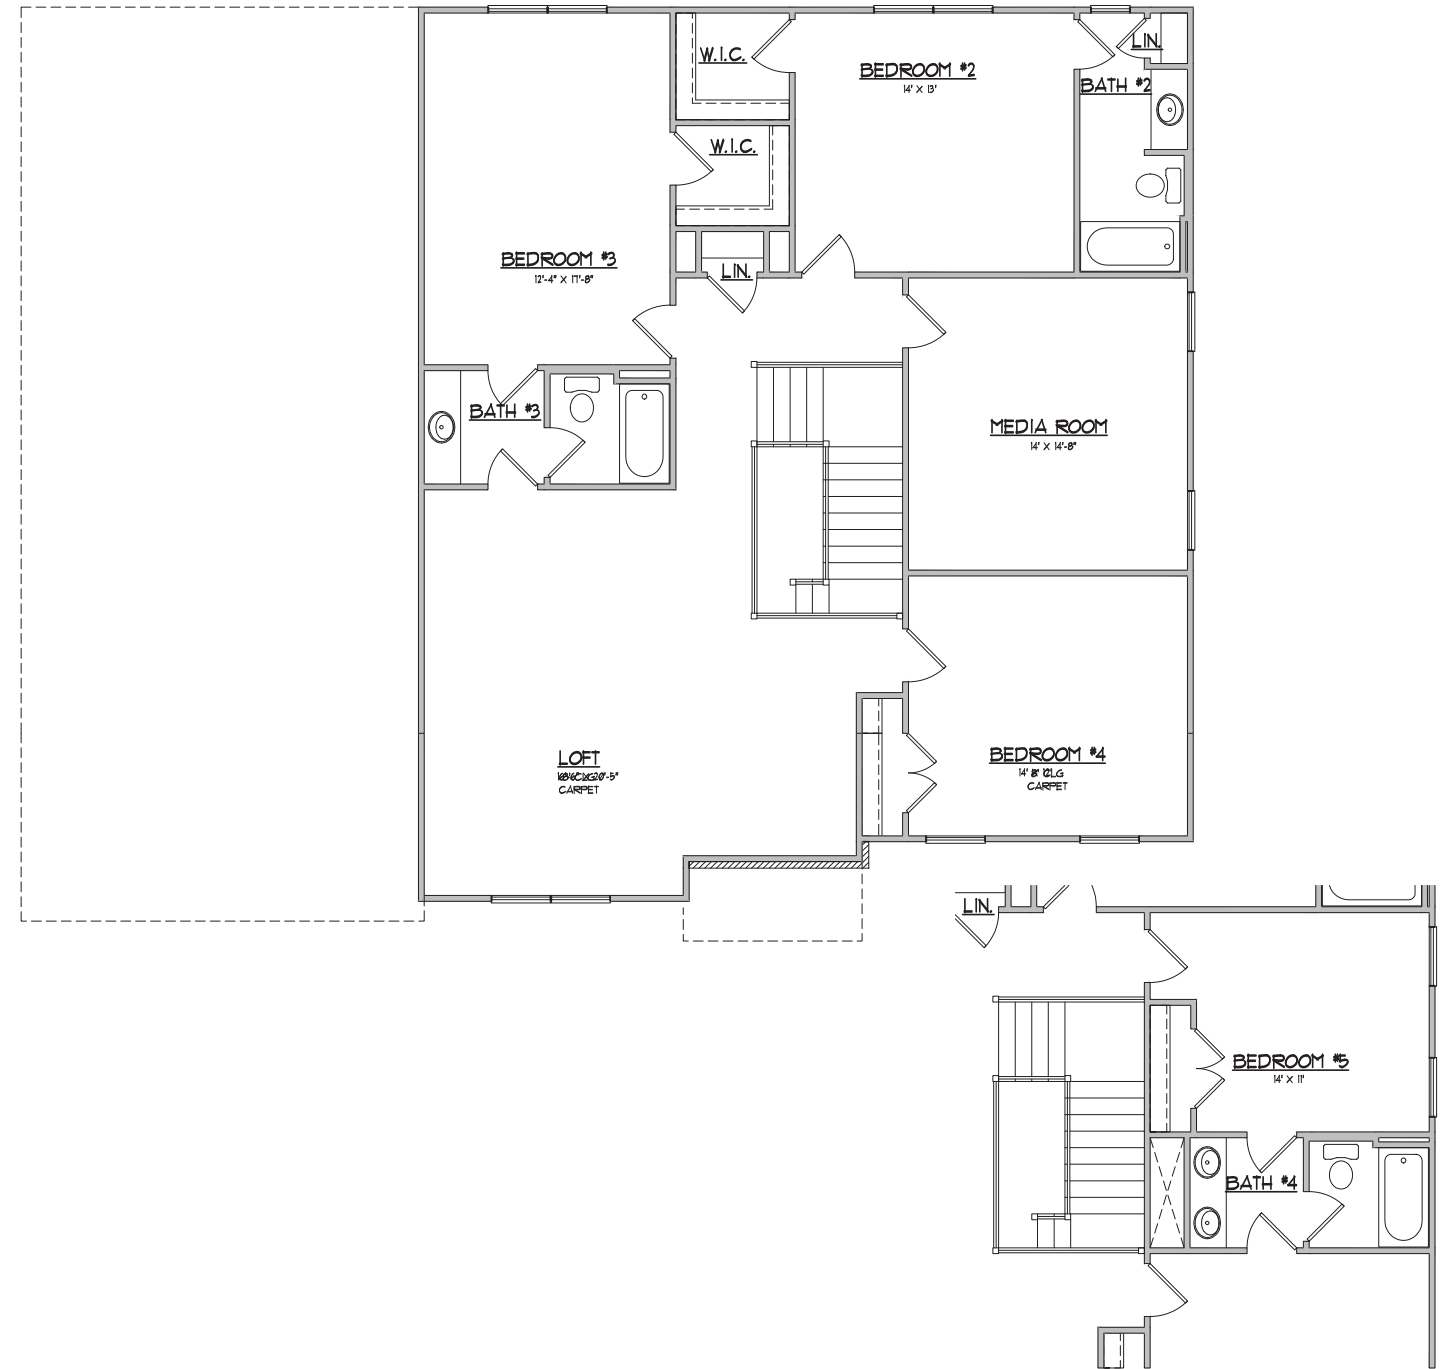

The Kensington

The Kensington

Elevation A

Elevation B

Elevation C

**CAMBRIDGE**  
PRESERVE

# The Kensington Et A

# The Kensington Et A

First Floor

OPT. BENCH B AND C ELEV ONLY  
OPTIONAL BENCH IN MASTER  
WALK IN CLOSET B AND C ONLY

OPT BEDROOM #5  
ILO MEDIA ROOM  
SCALE: 1/8"=1'-0" (11"x17" SHEET SIZE)  
SCALE: 1/4"=1'-0" (24"x36" SHEET SIZE)