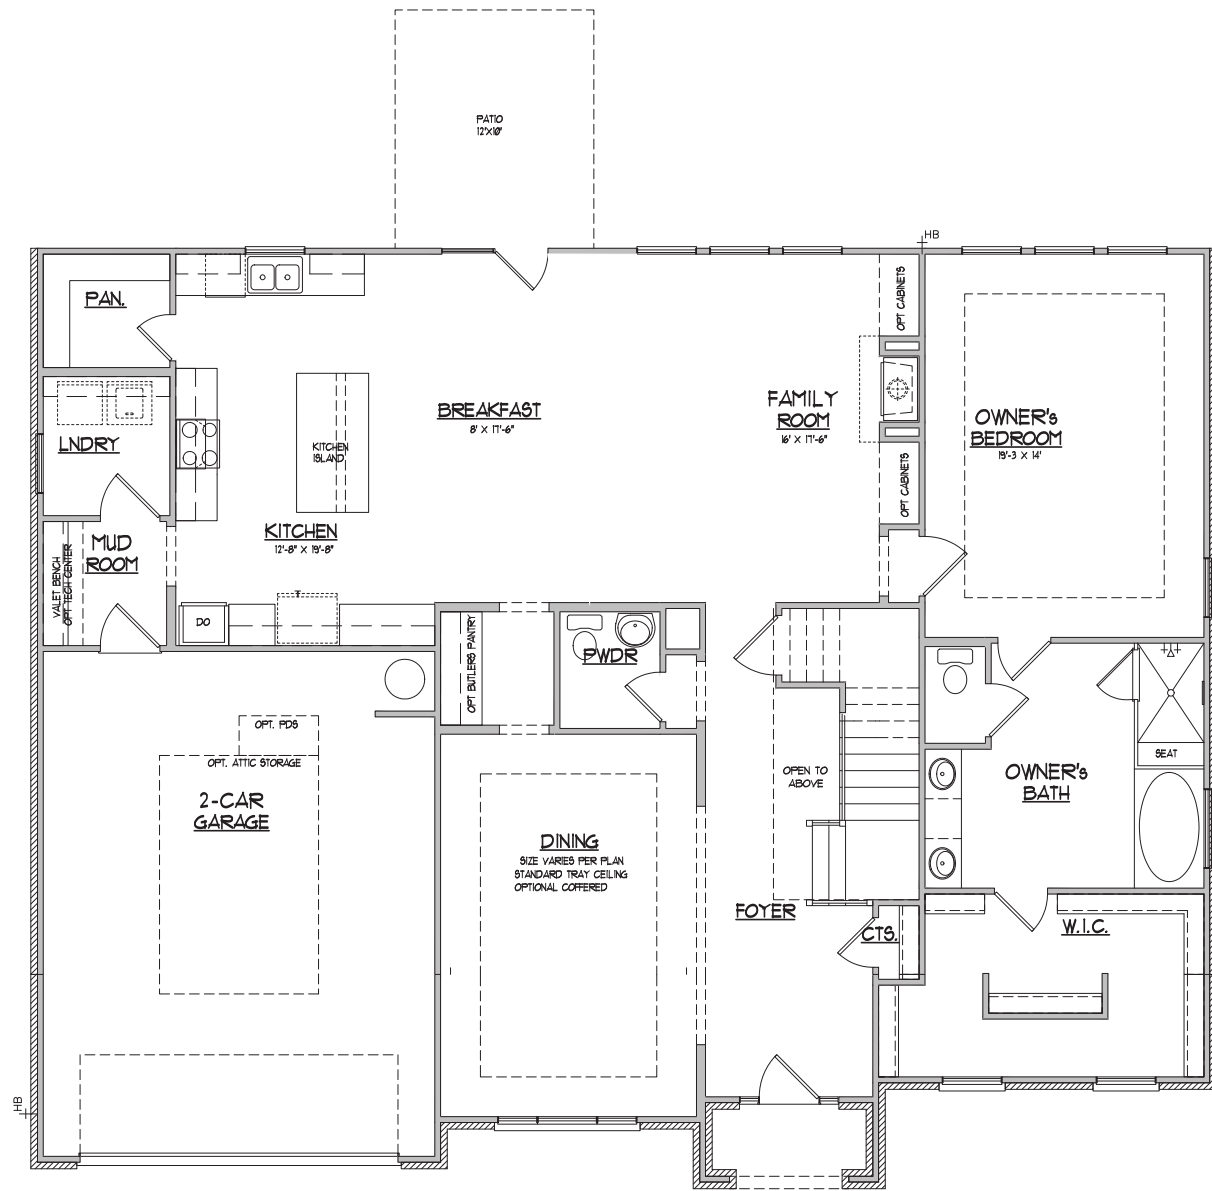

The Kensington

The Kensington

Elevation A

Elevation B

Elevation C

**CAMBRIDGE**  
PRESERVE

# The Kensington Et A

# The Kensington Et A

First Floor

OPT. BENCH B AND C ELEV ONLY  
OPTIONAL BENCH IN MASTER  
WALK IN CLOSET B AND C ONLY

OPT BEDROOM #5  
ILO MEDIA ROOM  
SCALE: 1/8"=1'-0" (11"x17" SHEET SIZE)  
SCALE: 1/4"=1'-0" (24"x36" SHEET SIZE)