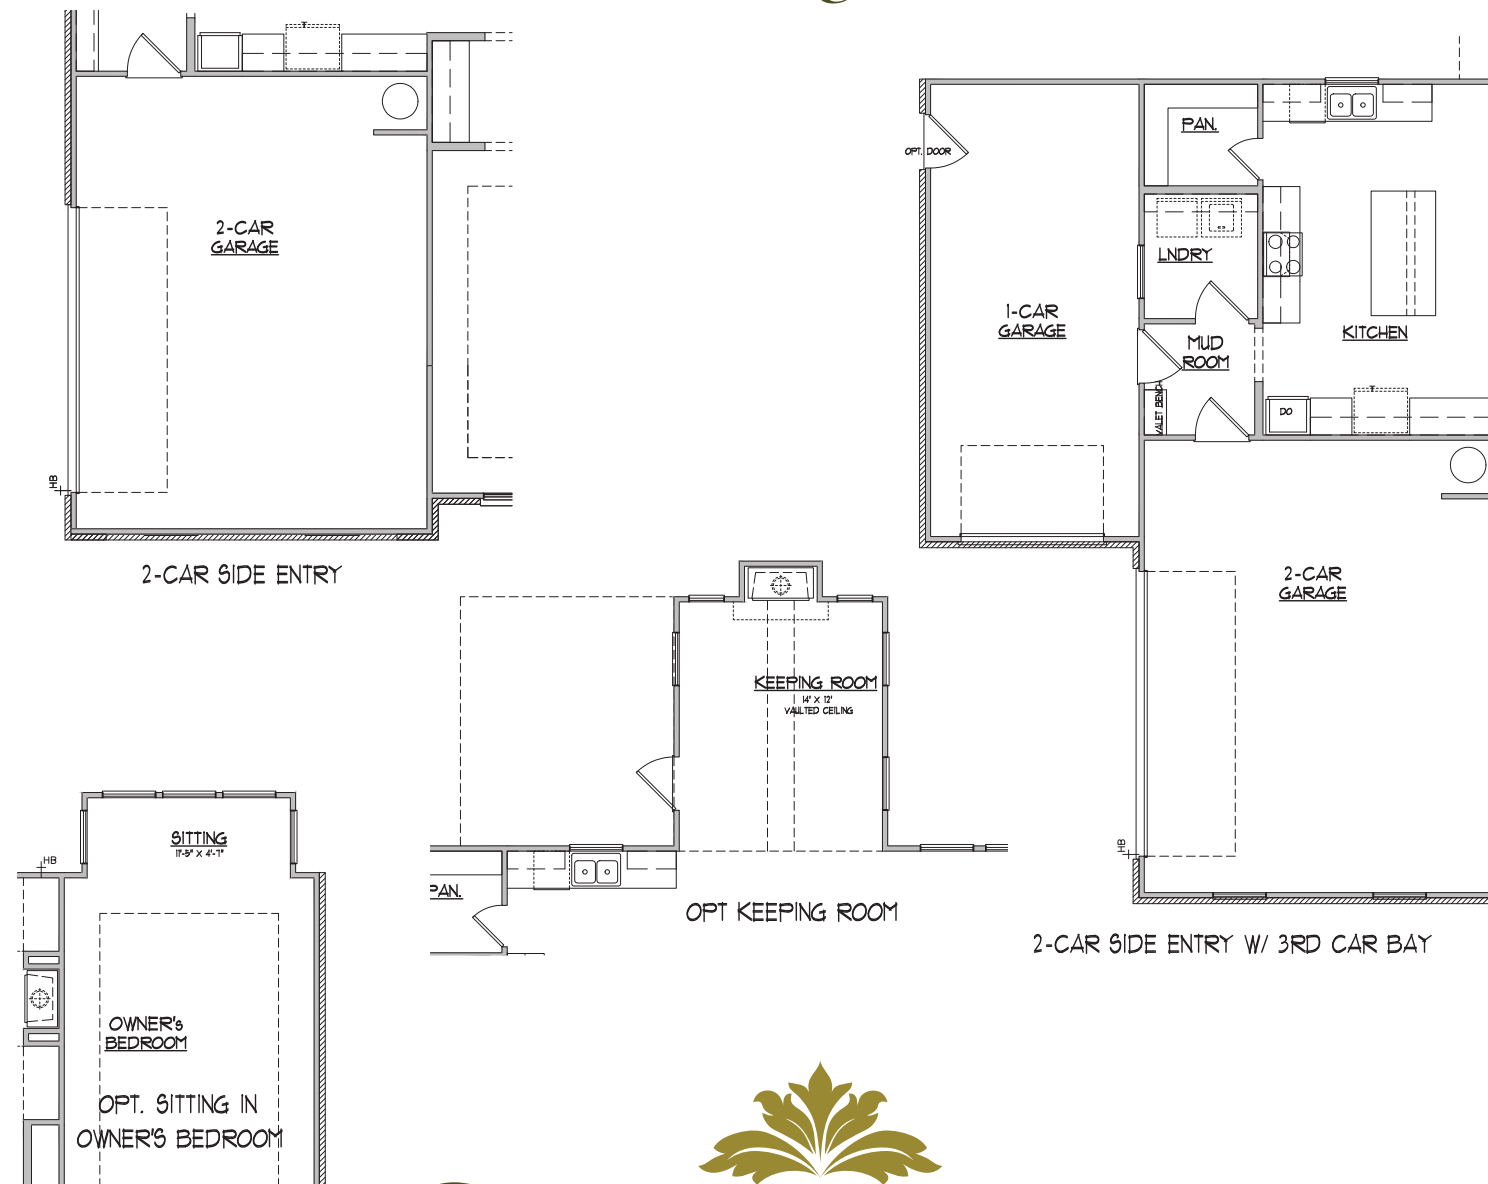

The Kensington

The Kensington

Elevation A

Elevation B

Elevation C

**CAMBRIDGE**  
PRESERVE

# The Kensington Et A

# The Kensington Et A

First Floor

OPT. BENCH B AND C ELEV ONLY  
OPTIONAL BENCH IN MASTER  
WALK IN CLOSET B AND C ONLY

OPT BEDROOM #5  
ILO MEDIA ROOM  
SCALE: 1/8"=1'-0" (11"x17" SHEET SIZE)  
SCALE: 1/4"=1'-0" (24"x36" SHEET SIZE)