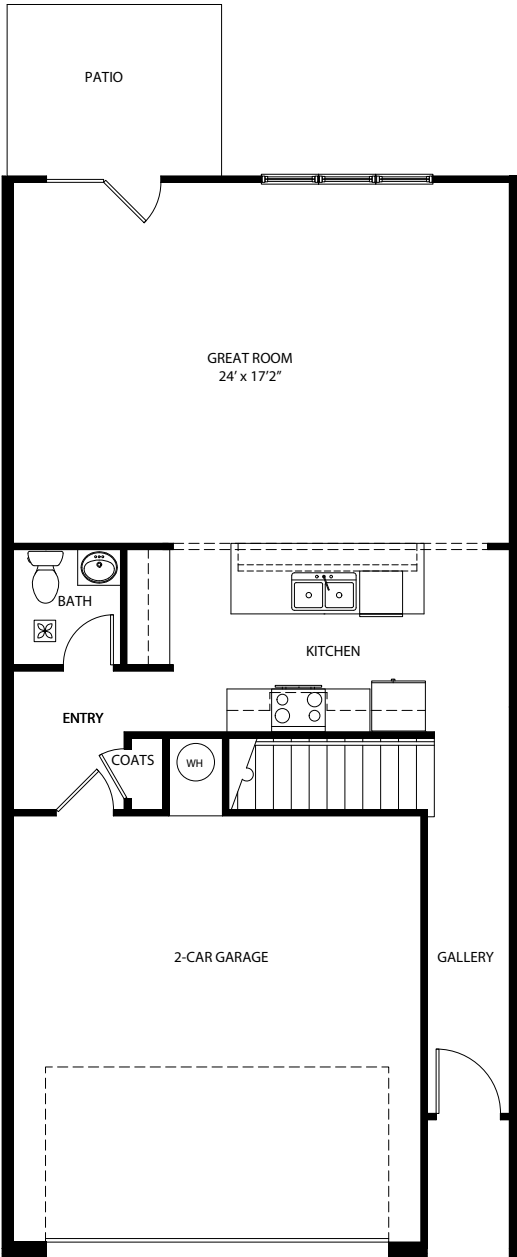

6/12/18

MONTICELLO PARK

FIRST FLOOR

SECOND FLOOR

BERKSHIRE HATHAWAY HomeServices | Georgia Properties

NEW HOMES DIVISION
CONDOS • SINGLE FAMILY • TOWNHOMES

678-578-6838
WatersEdgeGroup.com

WATERS EDGE GROUP, INC.