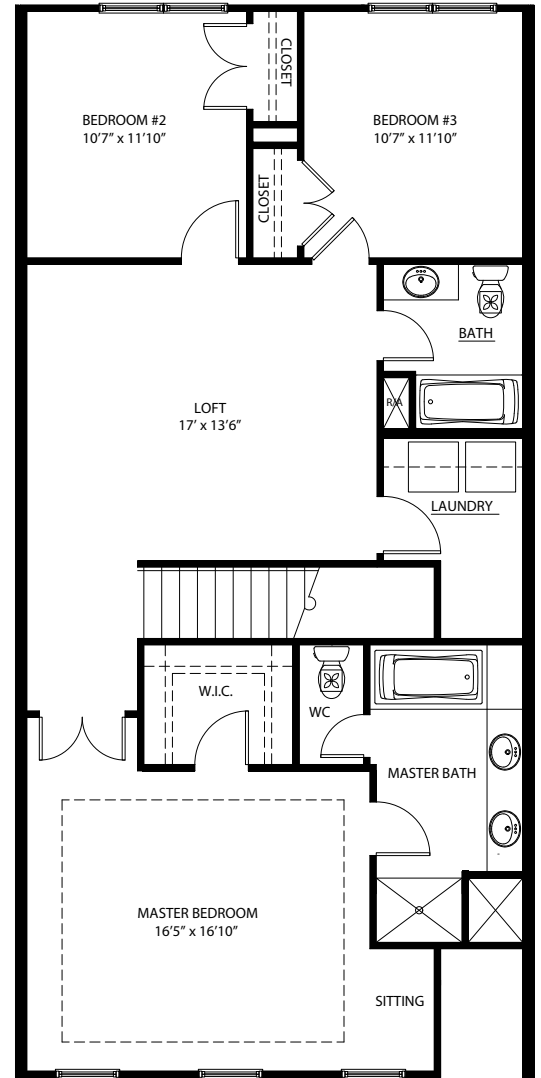

6/12/18

MONTICELLO PARK

FIRST FLOOR

SECOND FLOOR

BERKSHIRE HATHAWAY HomeServices | Georgia Properties

NEW HOMES DIVISION
CONDOS • SINGLE FAMILY • TOWNHOMES

678-578-6838
WatersEdgeGroup.com

WATERS EDGE GROUP, INC.