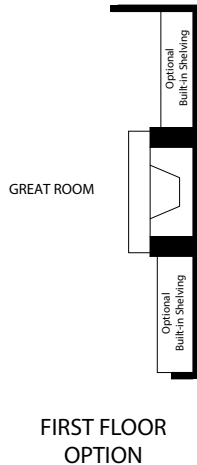

6/12/18

MONTICELLO PARK

FIRST FLOOR

SECOND FLOOR

BERKSHIRE HATHAWAY HomeServices | Georgia Properties

NEW HOMES DIVISION
CONDOS • SINGLE FAMILY • TOWNHOMES

678-578-6838
WatersEdgeGroup.com

WATERS EDGE GROUP, INC.