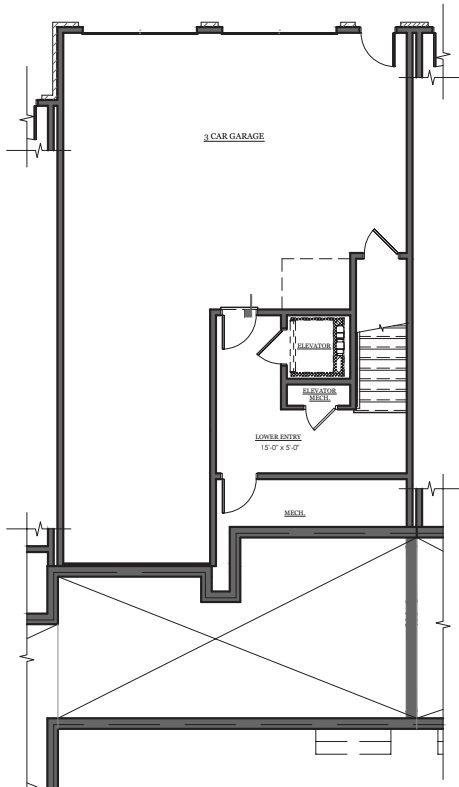

WEST | MAIN

DOWNTOWN ALPHARETTA

BUILDING 1 - UNIT D

LOWER LEVEL

MAIN LEVEL

UPPER LEVEL

LOFT LEVEL

678.578.6811