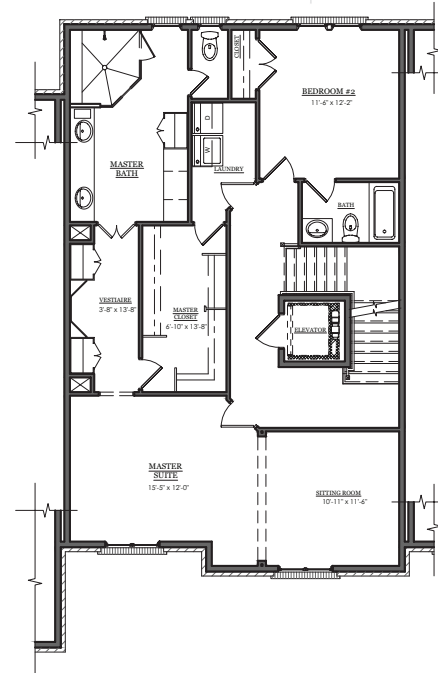

WEST | MAIN

DOWNTOWN ALPHARETTA

BUILDING 1 - UNIT D

LOWER LEVEL

MAIN LEVEL

UPPER LEVEL

LOFT LEVEL

678.578.6811