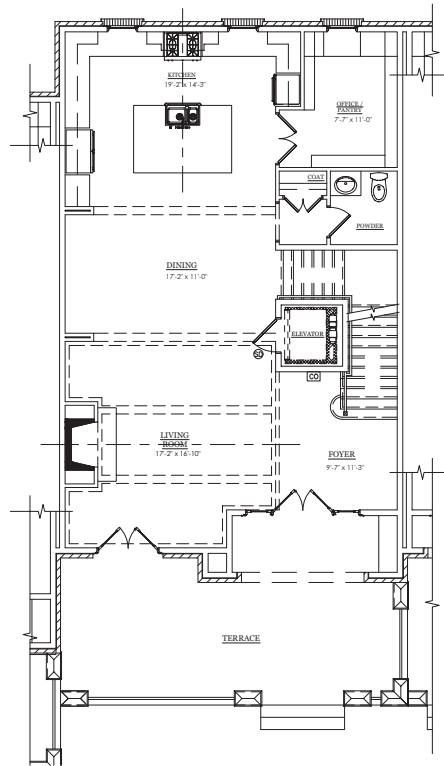

WEST | MAIN

DOWNTOWN ALPHARETTA

BUILDING 1 - UNIT D

LOWER LEVEL

MAIN LEVEL

UPPER LEVEL

LOFT LEVEL

678.578.6811