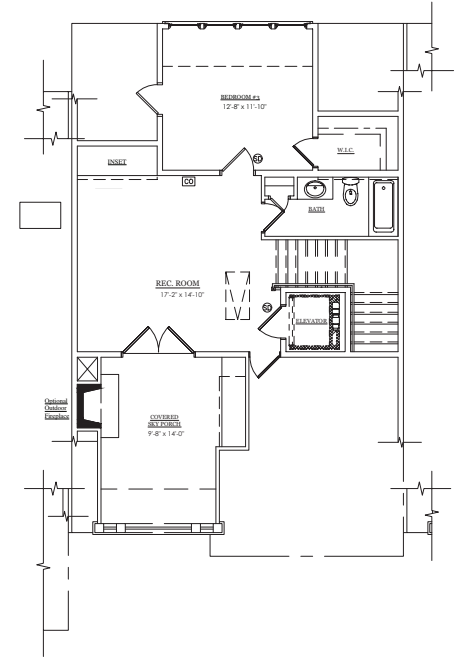

WEST | MAIN

DOWNTOWN ALPHARETTA

BUILDING 1 - UNIT D

LOWER LEVEL

MAIN LEVEL

UPPER LEVEL

LOFT LEVEL

678.578.6811