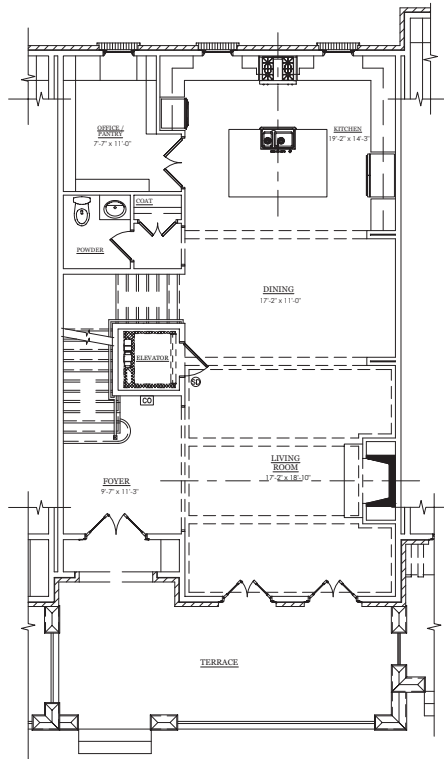

WEST | MAIN

DOWNTOWN ALPHARETTA

BUILDING 1 - UNIT C

LOWER LEVEL

MAIN LEVEL

UPPER LEVEL

LOFT LEVEL

678.578.6811