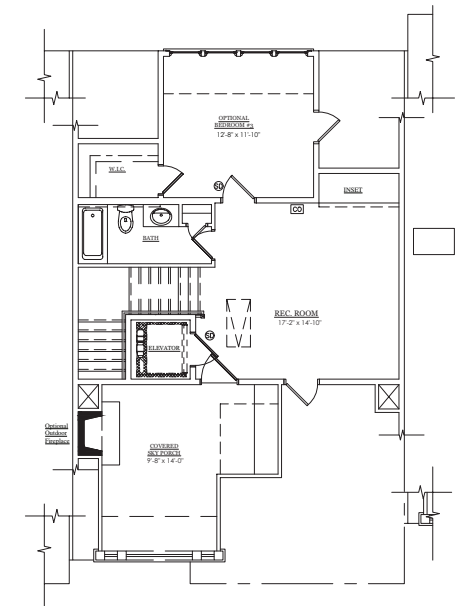

WEST | MAIN

DOWNTOWN ALPHARETTA

BUILDING 1 - UNIT C

LOWER LEVEL

MAIN LEVEL

UPPER LEVEL

LOFT LEVEL

678.578.6811