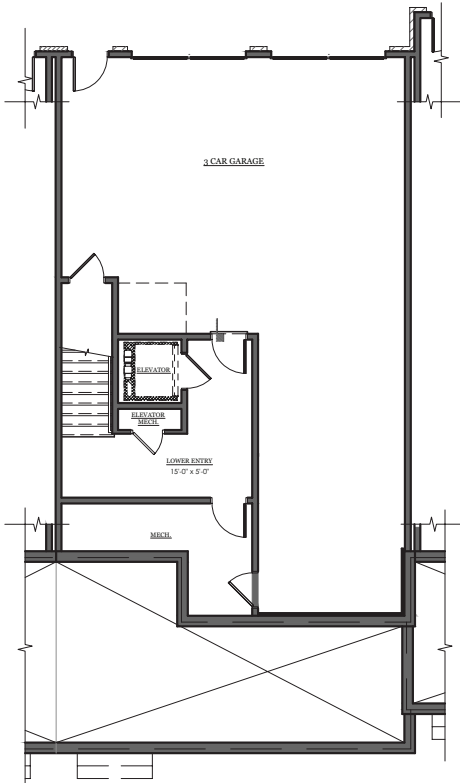

WEST | MAIN

DOWNTOWN ALPHARETTA

BUILDING 1 - UNIT C

LOWER LEVEL

MAIN LEVEL

UPPER LEVEL

LOFT LEVEL

678.578.6811