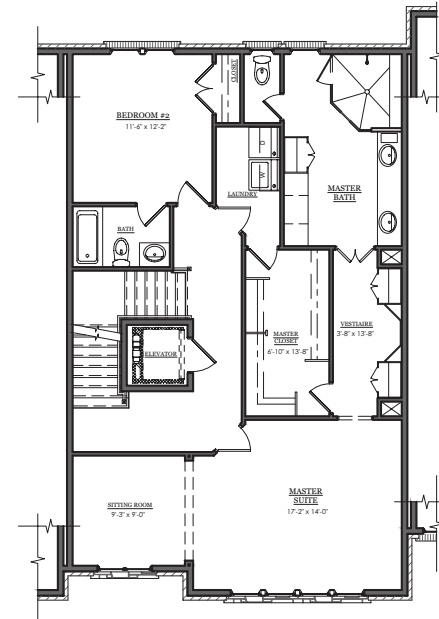

WEST | MAIN

DOWNTOWN ALPHARETTA

BUILDING 1 - UNIT C

LOWER LEVEL

MAIN LEVEL

UPPER LEVEL

LOFT LEVEL

678.578.6811