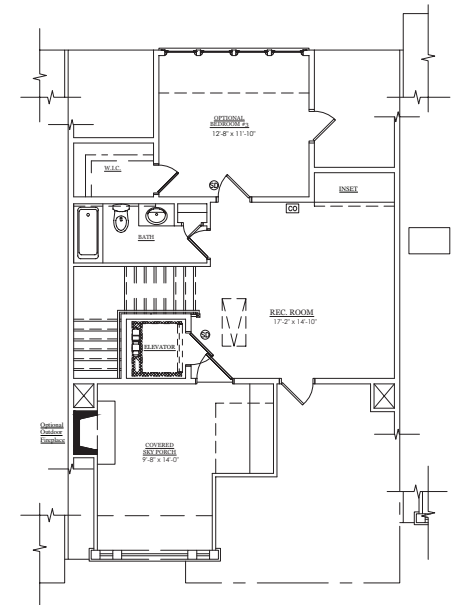

WEST | MAIN

DOWNTOWN ALPHARETTA

BUILDING 3 & 4 - UNIT C

LOWER LEVEL

MAIN LEVEL

UPPER LEVEL

LOFT LEVEL

678.578.6811