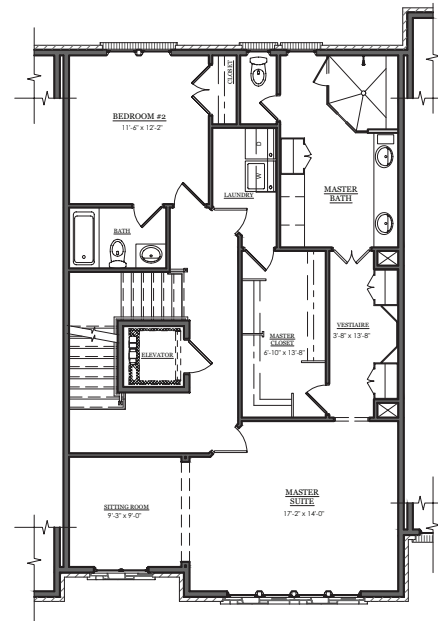

WEST | MAIN

DOWNTOWN ALPHARETTA

BUILDING 3 & 4 - UNIT C

LOWER LEVEL

MAIN LEVEL

UPPER LEVEL

LOFT LEVEL

678.578.6811