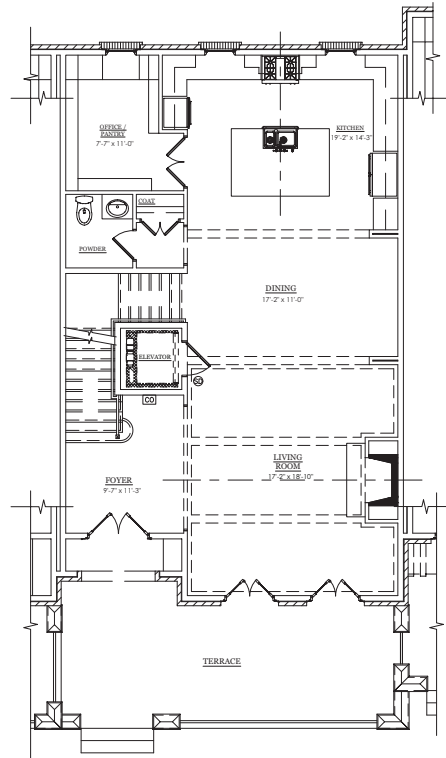

WEST | MAIN

DOWNTOWN ALPHARETTA

BUILDING 3 & 4 - UNIT C

LOWER LEVEL

MAIN LEVEL

UPPER LEVEL

LOFT LEVEL

678.578.6811