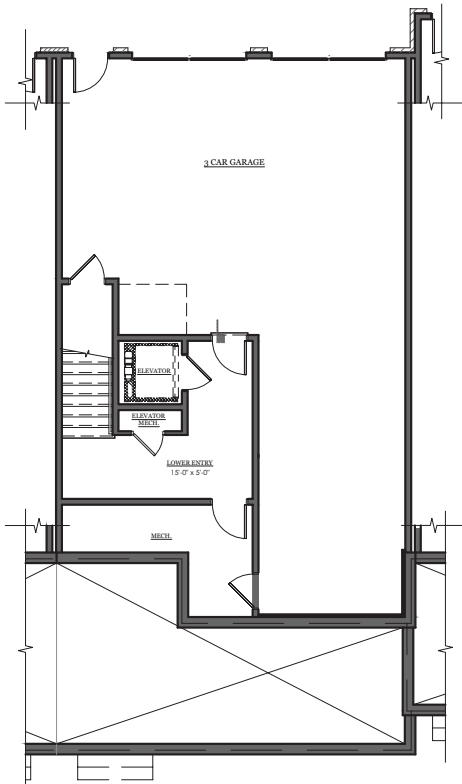

WEST | MAIN

DOWNTOWN ALPHARETTA

BUILDING 3 & 4 - UNIT C

LOWER LEVEL

MAIN LEVEL

UPPER LEVEL

LOFT LEVEL

678.578.6811