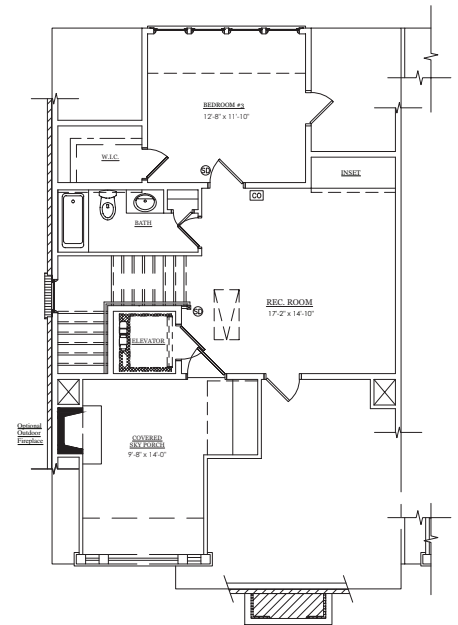

WEST | MAIN

DOWNTOWN ALPHARETTA

BUILDING 3 & 4 - UNIT A

LOWER LEVEL

MAIN LEVEL

UPPER LEVEL

LOFT LEVEL

678.578.6811