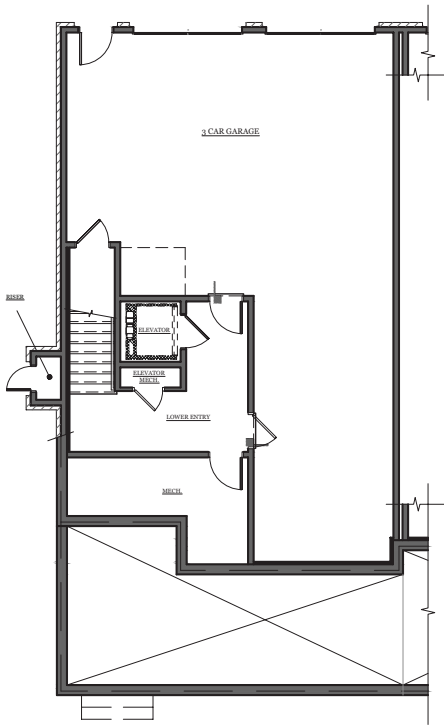

WEST | MAIN

DOWNTOWN ALPHARETTA

BUILDING 3 & 4 - UNIT A

LOWER LEVEL

MAIN LEVEL

UPPER LEVEL

LOFT LEVEL

678.578.6811