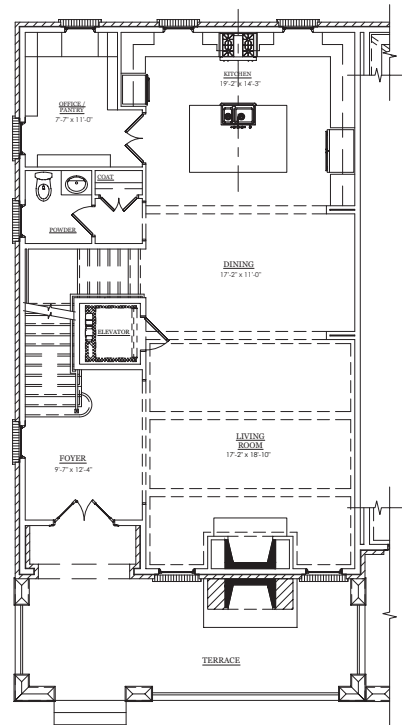

WEST | MAIN

DOWNTOWN ALPHARETTA

BUILDING 3 & 4 - UNIT A

LOWER LEVEL

MAIN LEVEL

UPPER LEVEL

LOFT LEVEL

678.578.6811