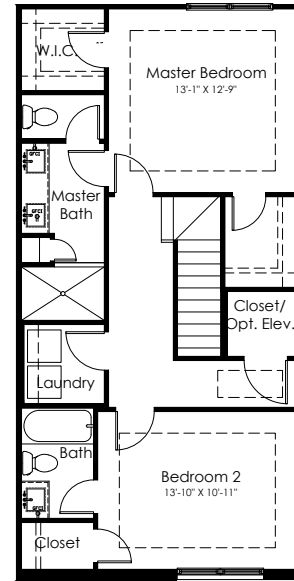

## The Springston

LOWER LEVEL PLAN

MAIN LEVEL PLAN

UPPER LEVEL PLAN

**BERKSHIRE HATHAWAY** | Georgia HomeServices Properties

**NEW HOMES DIVISION**  
CONDOS • SINGLE FAMILY • TOWNHOMES

**678-578-6816**  
**WatersEdgeGroup.com**