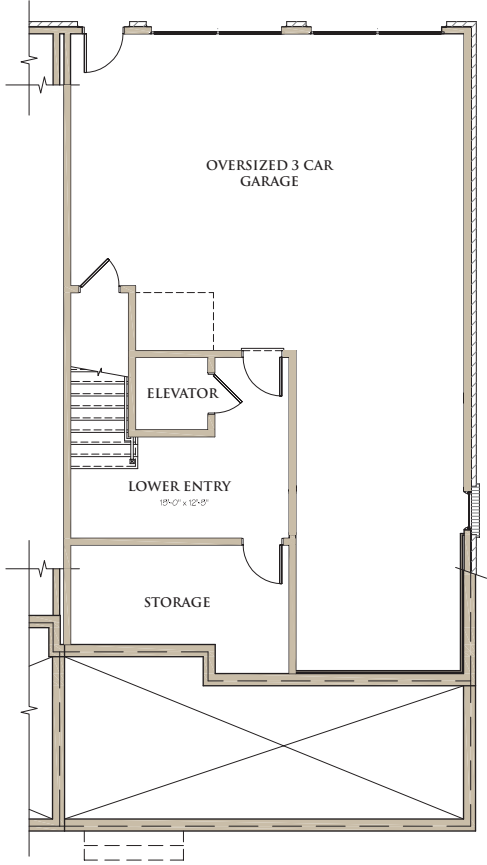

# WEST | MAIN

DOWNTOWN ALPHARETTA

89 CANTON STREET  
 59 CHURCH STREET  
 115 LILY GARDEN PLACE  
 126 LILY GARDEN PLACE  
 200 VIOLET GARDEN WALK

TOTAL HEATED = 3,242 SQ. FT.  
 PLUS OUTDOOR LIVING SPACE = 458 SQ. FT.