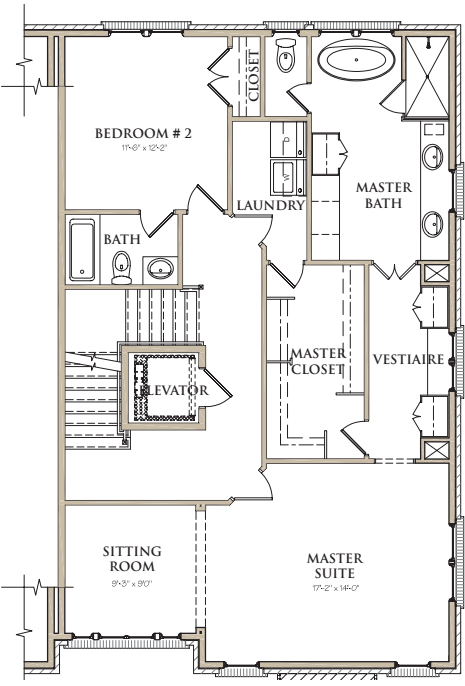

# WEST | MAIN

DOWNTOWN ALPHARETTA

89 CANTON STREET  
 59 CHURCH STREET  
 115 LILY GARDEN PLACE  
 126 LILY GARDEN PLACE  
 200 VIOLET GARDEN WALK

TOTAL HEATED = 3,242 SQ. FT.  
 PLUS OUTDOOR LIVING SPACE = 458 SQ. FT.

LOWER LEVEL

MAIN LEVEL

UPPER LEVEL

COVERED SKY TERRACE