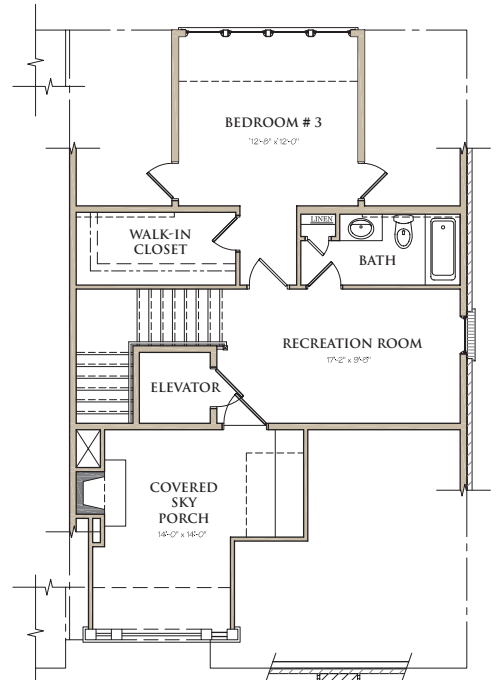

# WEST | MAIN

DOWNTOWN ALPHARETTA

89 CANTON STREET  
 59 CHURCH STREET  
 115 LILY GARDEN PLACE  
 126 LILY GARDEN PLACE  
 200 VIOLET GARDEN WALK

TOTAL HEATED = 3,242 SQ. FT.  
 PLUS OUTDOOR LIVING SPACE = 458 SQ. FT.

LOWER LEVEL

MAIN LEVEL

UPPER LEVEL

COVERED SKY TERRACE