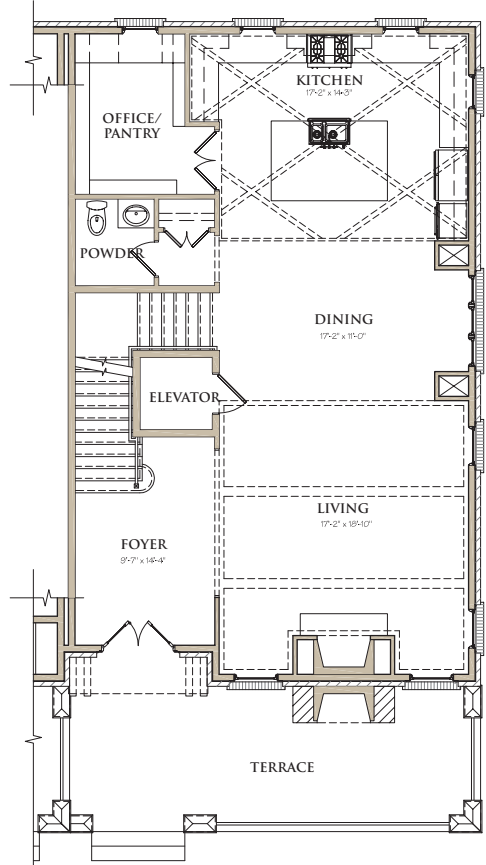

# WEST | MAIN

DOWNTOWN ALPHARETTA

89 CANTON STREET  
 59 CHURCH STREET  
 115 LILY GARDEN PLACE  
 126 LILY GARDEN PLACE  
 200 VIOLET GARDEN WALK

TOTAL HEATED = 3,242 SQ. FT.  
 PLUS OUTDOOR LIVING SPACE = 458 SQ. FT.

LOWER LEVEL

MAIN LEVEL

UPPER LEVEL

COVERED SKY TERRACE