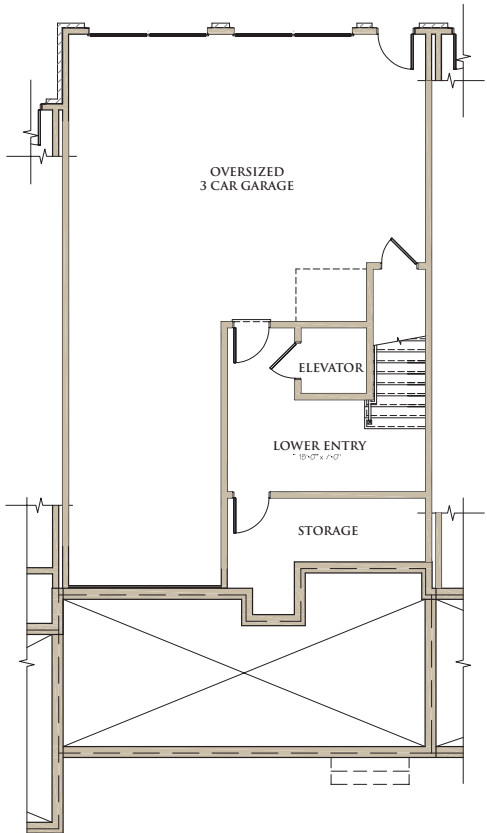

BERKSHIRE HATHAWAY | Georgia
HomeServices Properties

NEW HOMES DIVISION
CONDOS • SINGLE FAMILY • TOWNHOMES

WEST | MAIN

DOWNTOWN ALPHARETTA

91 CANTON STREET
 53 CHURCH STREET
 202 VIOLET GARDEN WALK

TOTAL HEATED = 3,164 SQ. FT.
 PLUS OUTDOOR LIVING SPACE = 461 SQ. FT.

UNIT E

LOWER LEVEL

MAIN LEVEL

UPPER LEVEL

COVERED SKY TERRACE