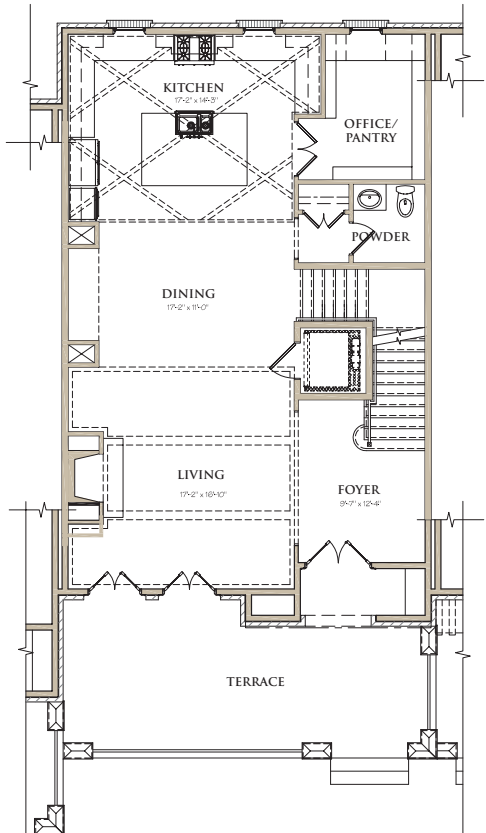

BERKSHIRE HATHAWAY | Georgia
HomeServices Properties

NEW HOMES DIVISION
CONDOS • SINGLE FAMILY • TOWNHOMES

WEST | MAIN

DOWNTOWN ALPHARETTA

91 CANTON STREET
 53 CHURCH STREET
 202 VIOLET GARDEN WALK

TOTAL HEATED = 3,164 SQ. FT.
 PLUS OUTDOOR LIVING SPACE = 461 SQ. FT.

UNIT E

LOWER LEVEL

MAIN LEVEL

UPPER LEVEL

COVERED SKY TERRACE