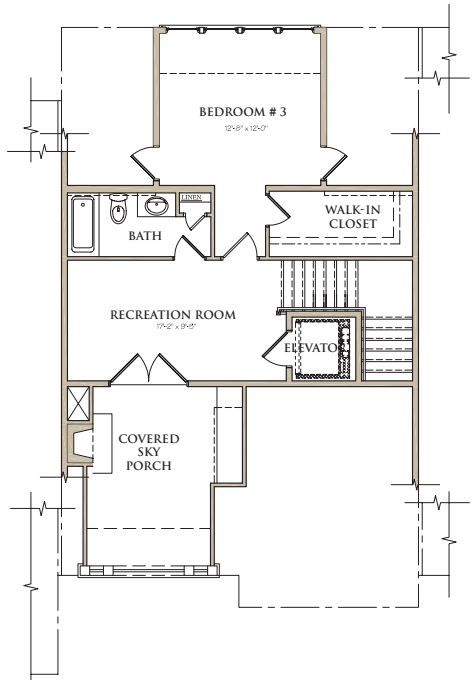

BERKSHIRE HATHAWAY | Georgia
HomeServices Properties

NEW HOMES DIVISION
CONDOS • SINGLE FAMILY • TOWNHOMES

WEST | MAIN

DOWNTOWN ALPHARETTA

91 CANTON STREET
 53 CHURCH STREET
 202 VIOLET GARDEN WALK

TOTAL HEATED = 3,164 SQ. FT.
 PLUS OUTDOOR LIVING SPACE = 461 SQ. FT.

UNIT E

LOWER LEVEL

MAIN LEVEL

UPPER LEVEL

COVERED SKY TERRACE