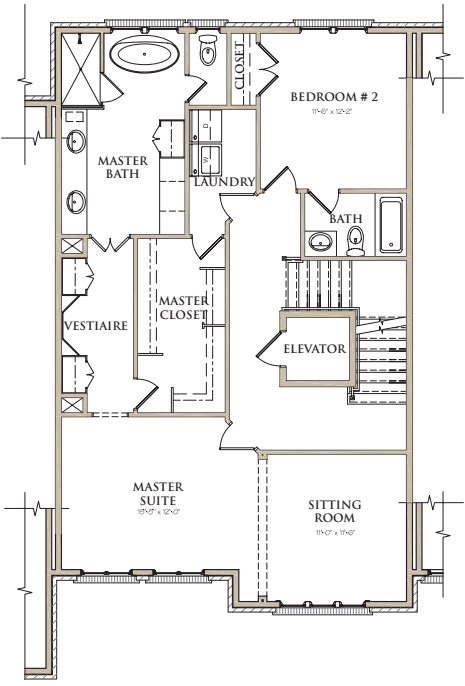

BERKSHIRE HATHAWAY | Georgia
HomeServices Properties

NEW HOMES DIVISION
CONDOS • SINGLE FAMILY • TOWNHOMES

WEST | MAIN

DOWNTOWN ALPHARETTA

91 CANTON STREET
 53 CHURCH STREET
 202 VIOLET GARDEN WALK

TOTAL HEATED = 3,164 SQ. FT.
 PLUS OUTDOOR LIVING SPACE = 461 SQ. FT.

UNIT E

LOWER LEVEL

MAIN LEVEL

UPPER LEVEL

COVERED SKY TERRACE