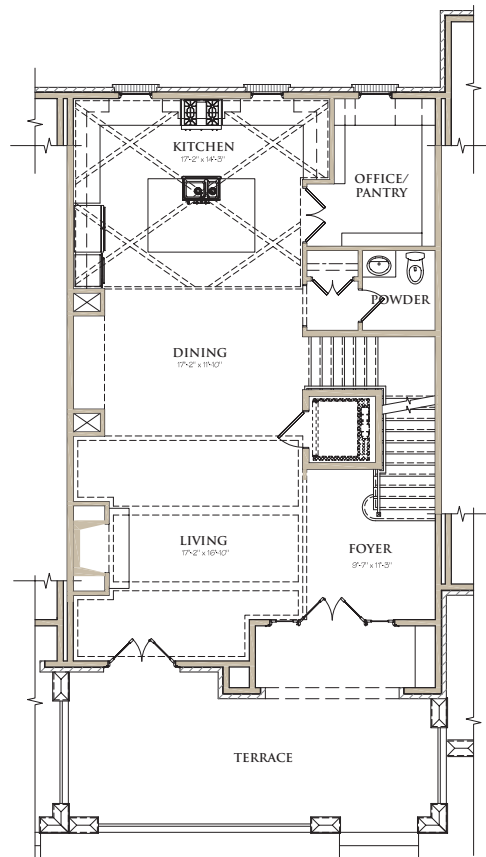

# WEST | MAIN

DOWNTOWN ALPHARETTA

93 CANTON STREET  
 55 CHURCH STREET  
 117 LILY GARDEN PLACE  
 204 VIOLET GARDEN WALK

TOTAL HEATED = 3,110 SQ. FT.  
 PLUS OUTDOOR LIVING SPACE = 457 SQ. FT.

## UNIT D

LOWER LEVEL

MAIN LEVEL

UPPER LEVEL

COVERED SKY TERRACE