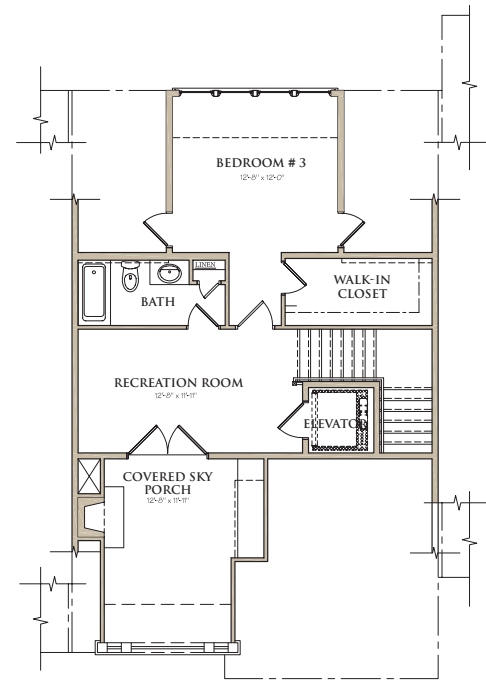

# WEST | MAIN

DOWNTOWN ALPHARETTA

93 CANTON STREET  
 55 CHURCH STREET  
 117 LILY GARDEN PLACE  
 204 VIOLET GARDEN WALK

TOTAL HEATED = 3,110 SQ. FT.  
 PLUS OUTDOOR LIVING SPACE = 457 SQ. FT.

## UNIT D

LOWER LEVEL

MAIN LEVEL

UPPER LEVEL

COVERED SKY TERRACE