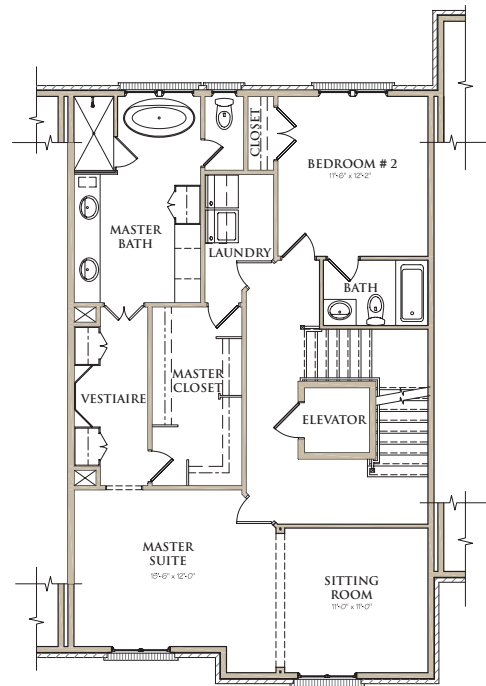

# WEST | MAIN

DOWNTOWN ALPHARETTA

93 CANTON STREET  
 55 CHURCH STREET  
 117 LILY GARDEN PLACE  
 204 VIOLET GARDEN WALK

TOTAL HEATED = 3,110 SQ. FT.  
 PLUS OUTDOOR LIVING SPACE = 457 SQ. FT.

## UNIT D

LOWER LEVEL

MAIN LEVEL

UPPER LEVEL

COVERED SKY TERRACE