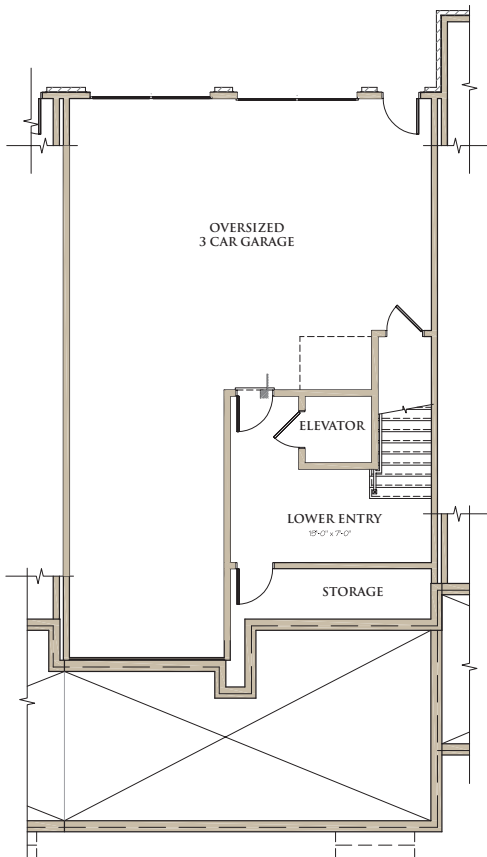

# WEST | MAIN

DOWNTOWN ALPHARETTA

93 CANTON STREET  
 55 CHURCH STREET  
 117 LILY GARDEN PLACE  
 204 VIOLET GARDEN WALK

TOTAL HEATED = 3,110 SQ. FT.  
 PLUS OUTDOOR LIVING SPACE = 457 SQ. FT.

## UNIT D

LOWER LEVEL

MAIN LEVEL

UPPER LEVEL

COVERED SKY TERRACE