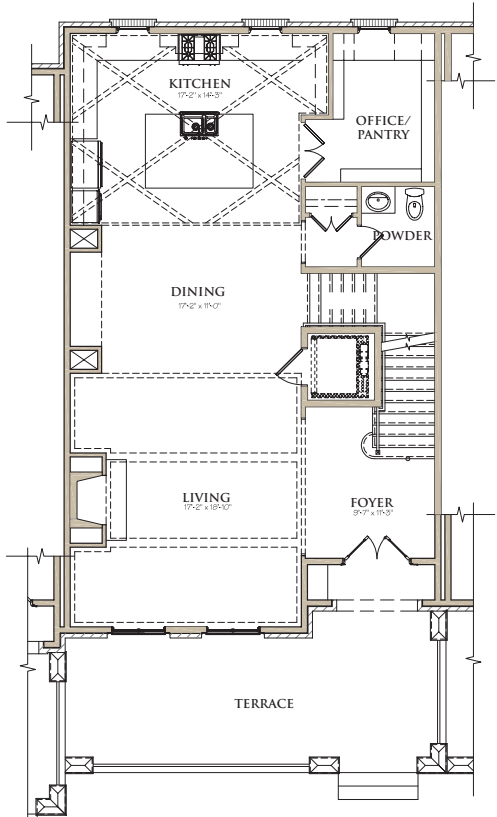

BERKSHIRE HATHAWAY | Georgia
HomeServices Properties

NEW HOMES DIVISION
CONDOS • SINGLE FAMILY • TOWNHOMES

WEST | MAIN

DOWNTOWN ALPHARETTA

95 CANTON STREET
 57 CHURCH STREET
 119 LILY GARDEN PLACE
 206 VIOLET GARDEN WALK

TOTAL HEATED = 3,184 SQ. FT.
 PLUS OUTDOOR LIVING SPACE = 472 SQ. FT.

UNIT C

LOWER LEVEL

MAIN LEVEL

UPPER LEVEL

COVERED SKY TERRACE