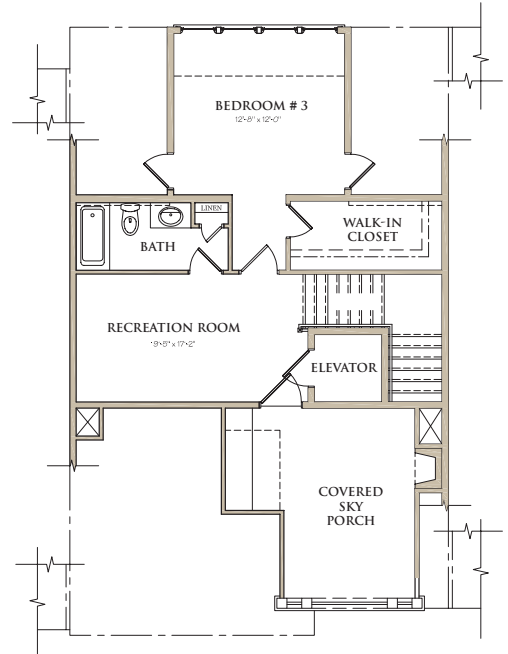

TOTAL HEATED = 3,184 SQ. FT.
 PLUS OUTDOOR LIVING SPACE = 472 SQ. FT.

UNIT C

LOWER LEVEL

MAIN LEVEL

UPPER LEVEL

COVERED SKY TERRACE