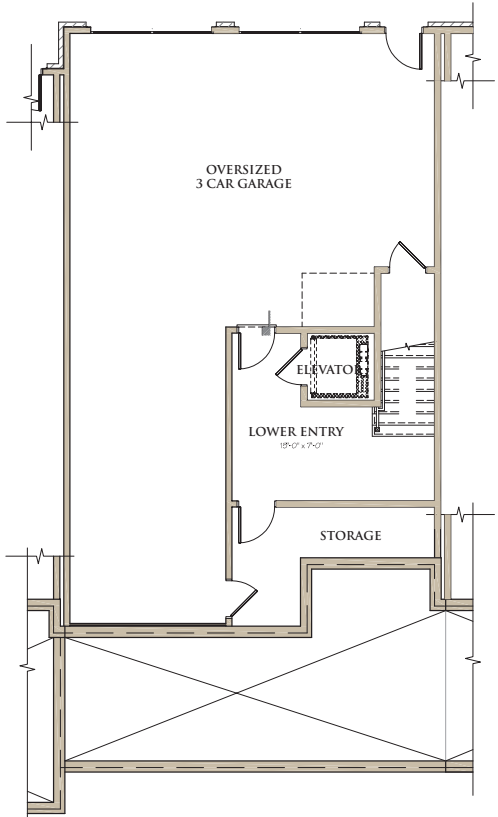

TOTAL HEATED = 3,184 SQ. FT.
 PLUS OUTDOOR LIVING SPACE = 472 SQ. FT.

UNIT C

LOWER LEVEL

MAIN LEVEL

UPPER LEVEL

COVERED SKY TERRACE