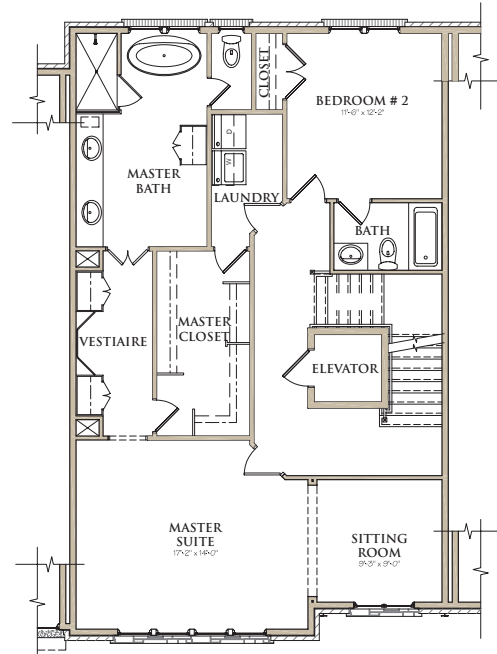

TOTAL HEATED = 3,184 SQ. FT.
 PLUS OUTDOOR LIVING SPACE = 472 SQ. FT.

UNIT C

LOWER LEVEL

MAIN LEVEL

UPPER LEVEL

COVERED SKY TERRACE