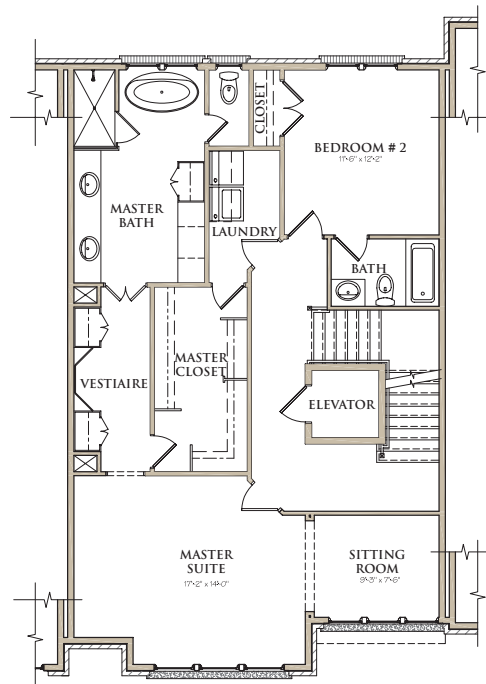

BERKSHIRE HATHAWAY | Georgia
HomeServices Properties

NEW HOMES DIVISION
CONDOS • SINGLE FAMILY • TOWNHOMES

WEST | MAIN

DOWNTOWN ALPHARETTA

97 CANTON STREET
121 LILY GARDEN PLACE

TOTAL HEATED = 3,151 SQ. FT.
PLUS OUTDOOR LIVING SPACE = 457 SQ. FT.

UNIT B

LOWER LEVEL

MAIN LEVEL

UPPER LEVEL

COVERED SKY TERRACE