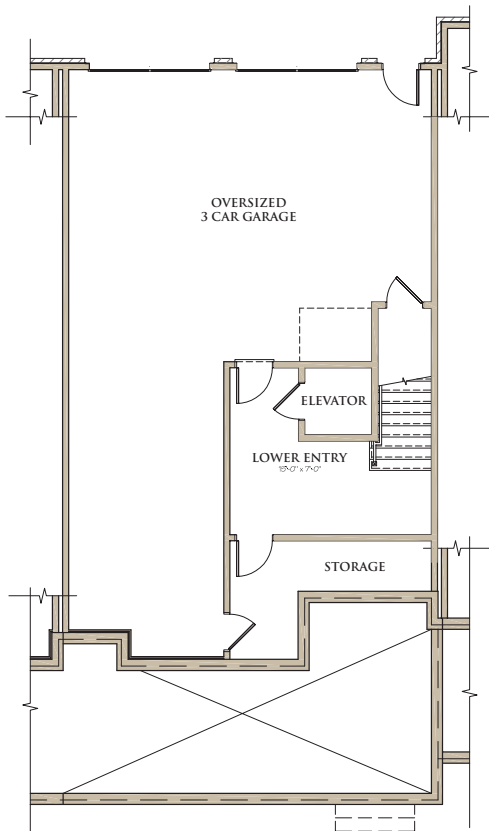

BERKSHIRE HATHAWAY | Georgia
HomeServices Properties

NEW HOMES DIVISION
CONDOS • SINGLE FAMILY • TOWNHOMES

WEST | MAIN

DOWNTOWN ALPHARETTA

97 CANTON STREET
121 LILY GARDEN PLACE

TOTAL HEATED = 3,151 SQ. FT.
PLUS OUTDOOR LIVING SPACE = 457 SQ. FT.

UNIT B

LOWER LEVEL

MAIN LEVEL

UPPER LEVEL

COVERED SKY TERRACE