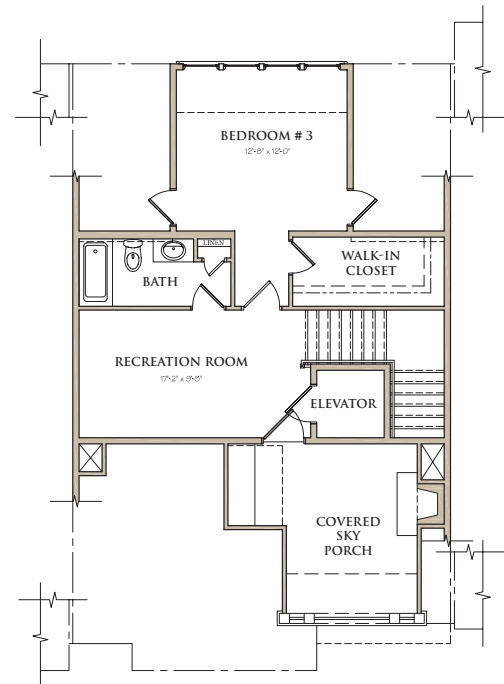

BERKSHIRE HATHAWAY | Georgia
HomeServices Properties

NEW HOMES DIVISION
CONDOS • SINGLE FAMILY • TOWNHOMES

WEST | MAIN

DOWNTOWN ALPHARETTA

97 CANTON STREET
121 LILY GARDEN PLACE

TOTAL HEATED = 3,151 SQ. FT.
PLUS OUTDOOR LIVING SPACE = 457 SQ. FT.

UNIT B

LOWER LEVEL

MAIN LEVEL

UPPER LEVEL

COVERED SKY TERRACE