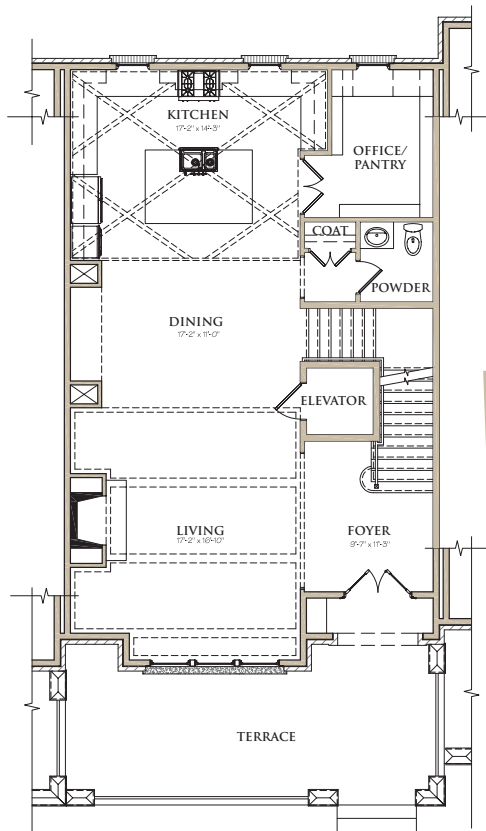

BERKSHIRE HATHAWAY | Georgia
HomeServices Properties

NEW HOMES DIVISION
CONDOS • SINGLE FAMILY • TOWNHOMES

WEST | MAIN

DOWNTOWN ALPHARETTA

97 CANTON STREET
121 LILY GARDEN PLACE

TOTAL HEATED = 3,151 SQ. FT.
PLUS OUTDOOR LIVING SPACE = 457 SQ. FT.

UNIT B

LOWER LEVEL

MAIN LEVEL

UPPER LEVEL

COVERED SKY TERRACE