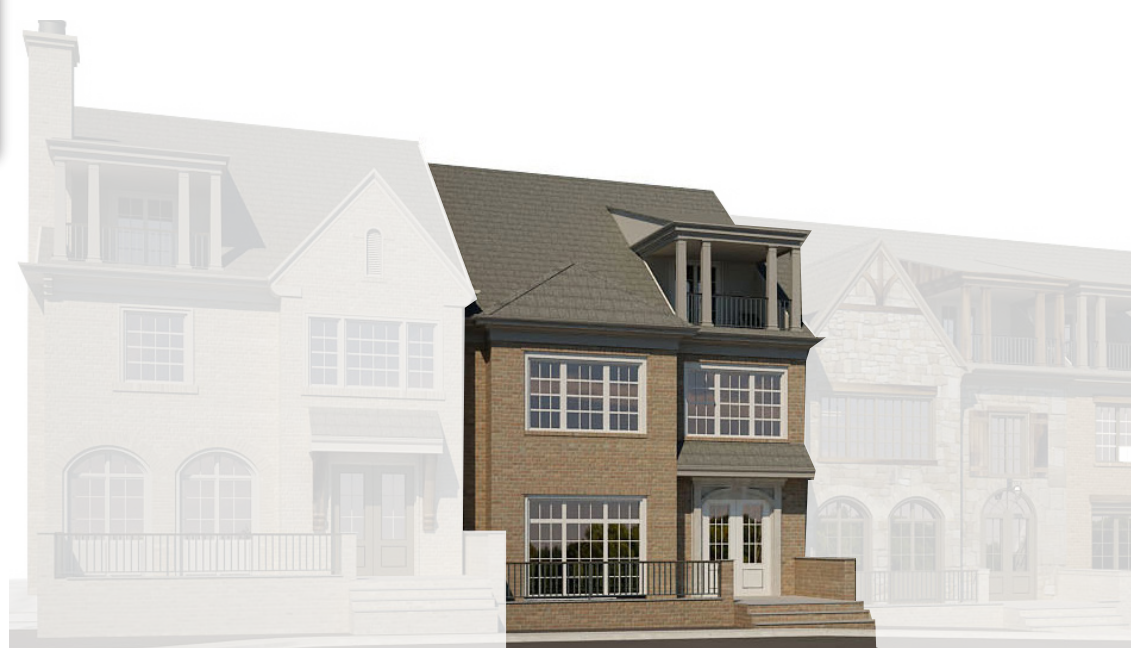

WEST | MAIN

DOWNTOWN ALPHARETTA

678.578.6811

CORNER OF CANTON
AND CHURCH STREET

WESTMAINTOWNHOMES.COM

PATRICK MALLOY
COMMUNITIES

D&G
DEVELOPMENT
GROUP

All information is believed to be accurate but is not warranted and is subject to errors, omissions, changes or withdrawal without notice.
©2017 BHH Affiliates, LLC. An independently owned and operated franchisee of BHH Affiliates, LLC. Berkshire Hathaway HomeServices and
the Berkshire Hathaway HomeServices symbol are registered service marks of HomeServices of America, Inc.® Equal Housing Opportunity. 

BERKSHIRE HATHAWAY | Georgia
HomeServices Properties

NEW HOMES DIVISION
CONDOS • SINGLE FAMILY • TOWNHOMES

WEST | MAIN

DOWNTOWN ALPHARETTA

97 CANTON STREET
121 LILY GARDEN PLACE

TOTAL HEATED = 3,151 SQ. FT.
PLUS OUTDOOR LIVING SPACE = 457 SQ. FT.

UNIT B

LOWER LEVEL

MAIN LEVEL

UPPER LEVEL

COVERED SKY TERRACE