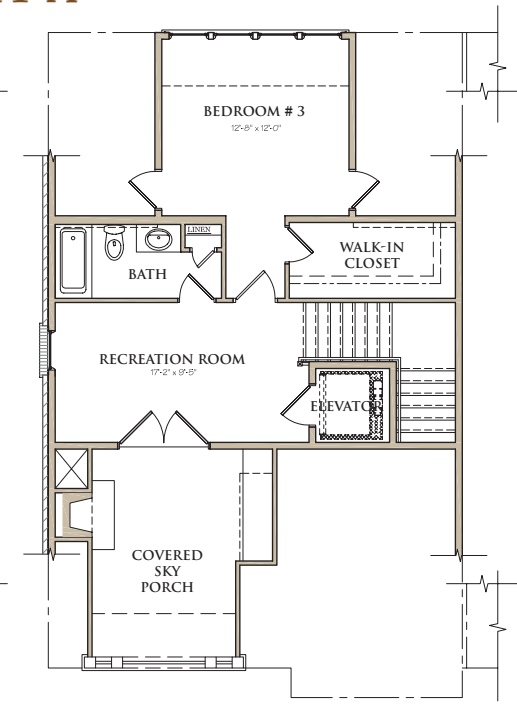

TOTAL HEATED = 3,209 SQ. FT.
 PLUS OUTDOOR LIVING SPACE = 470 SQ. FT.

UNIT A

LOWER LEVEL

MAIN LEVEL

UPPER LEVEL

COVERED SKY TERRACE