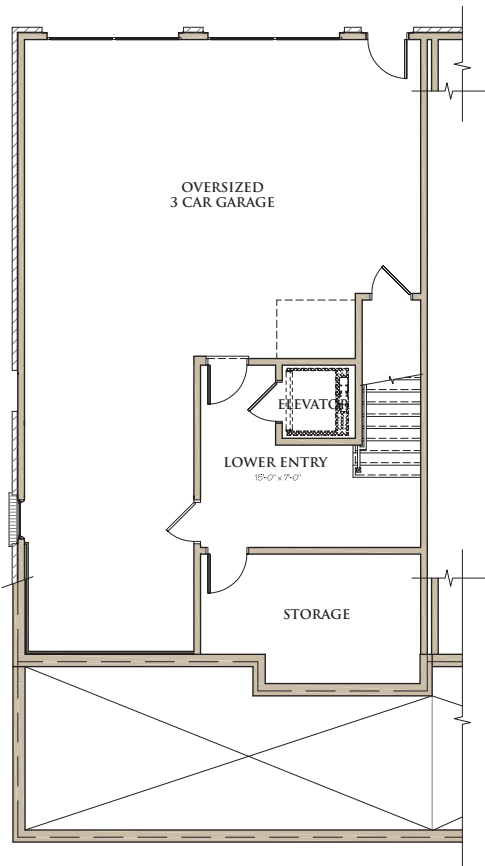

BERKSHIRE HATHAWAY | Georgia
HomeServices Properties

NEW HOMES DIVISION
CONDOS • SINGLE FAMILY • TOWNHOMES

WEST | MAIN

DOWNTOWN ALPHARETTA

99 CANTON STREET
 51 CHURCH STREET
 123 LILY GARDEN PLACE
 124 LILY GARDEN PLACE
 208 VIOLET GARDEN WALK

TOTAL HEATED = 3,209 SQ. FT.
 PLUS OUTDOOR LIVING SPACE = 470 SQ. FT.

UNIT A

LOWER LEVEL

MAIN LEVEL

UPPER LEVEL

COVERED SKY TERRACE