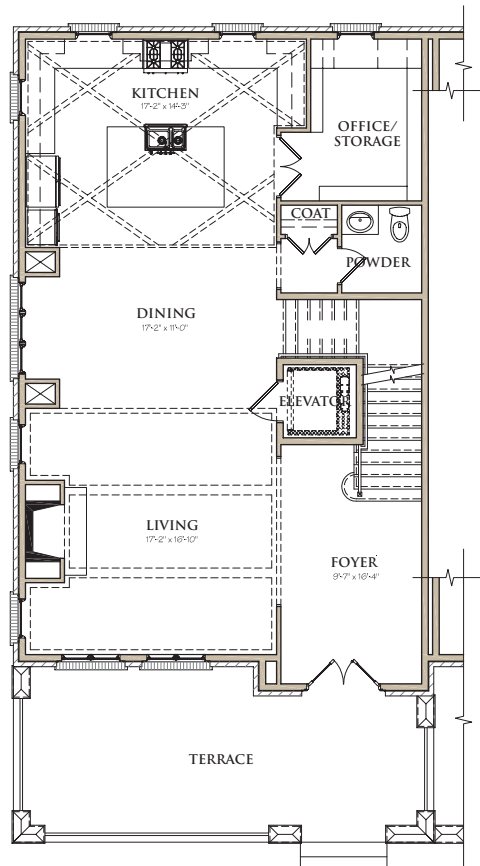

BERKSHIRE HATHAWAY | Georgia
HomeServices Properties

NEW HOMES DIVISION
CONDOS • SINGLE FAMILY • TOWNHOMES

WEST | MAIN

DOWNTOWN ALPHARETTA

99 CANTON STREET
 51 CHURCH STREET
 123 LILY GARDEN PLACE
 124 LILY GARDEN PLACE
 208 VIOLET GARDEN WALK

TOTAL HEATED = 3,209 SQ. FT.
 PLUS OUTDOOR LIVING SPACE = 470 SQ. FT.

UNIT A

LOWER LEVEL

MAIN LEVEL

UPPER LEVEL

COVERED SKY TERRACE