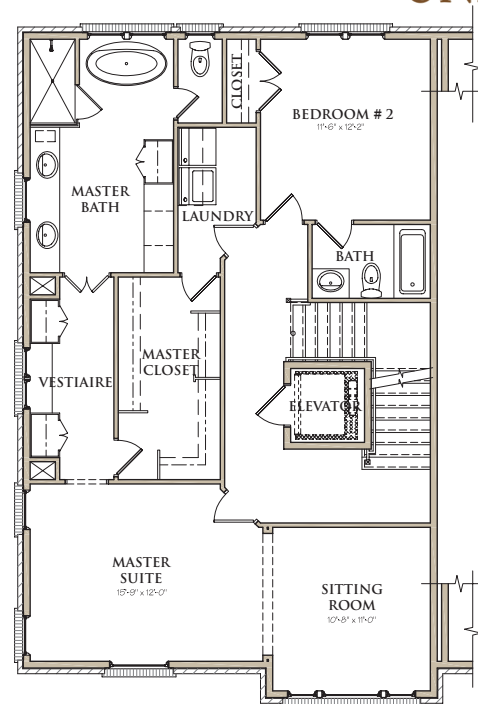

TOTAL HEATED = 3,209 SQ. FT.
 PLUS OUTDOOR LIVING SPACE = 470 SQ. FT.

UNIT A

LOWER LEVEL

MAIN LEVEL

UPPER LEVEL

COVERED SKY TERRACE