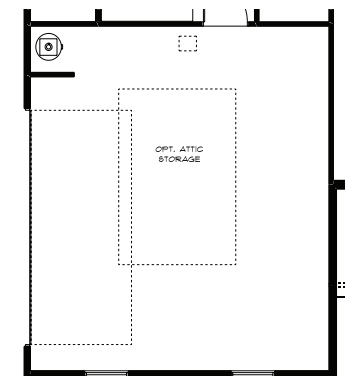

The Wessex

The Wessex

Opt 3rd Car Bay
SCALE: 1/8" = 1'-0"

Opt. Side Entry Garage
SCALE: 1/8" = 1'-0"

Opt 5th Bedroom ilo Loft
SCALE: 1/8" = 1'-0"

Opt Keeping Room
SCALE: 1/8" = 1'-0"

Elevation A

Elevation B

Elevation C

The Wessex E1 A

The Wessex E1 A

First Floor

Second Floor