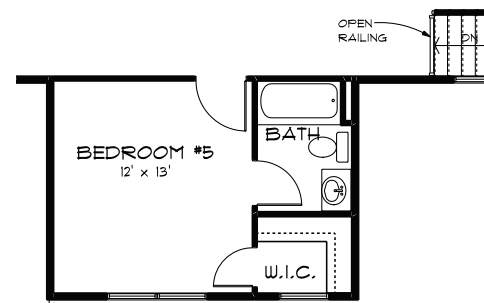

The Wessex

The Wessex

Opt 3rd Car Bay
SCALE: 1/8" = 1'-0"

Opt. Side Entry Garage
SCALE: 1/8" = 1'-0"

Opt 5th Bedroom ilo Loft
SCALE: 1/8" = 1'-0"

Opt Keeping Room
SCALE: 1/8" = 1'-0"

Elevation A

Elevation B

Elevation C

The Wessex E1 A

The Wessex E1 A

First Floor

Second Floor