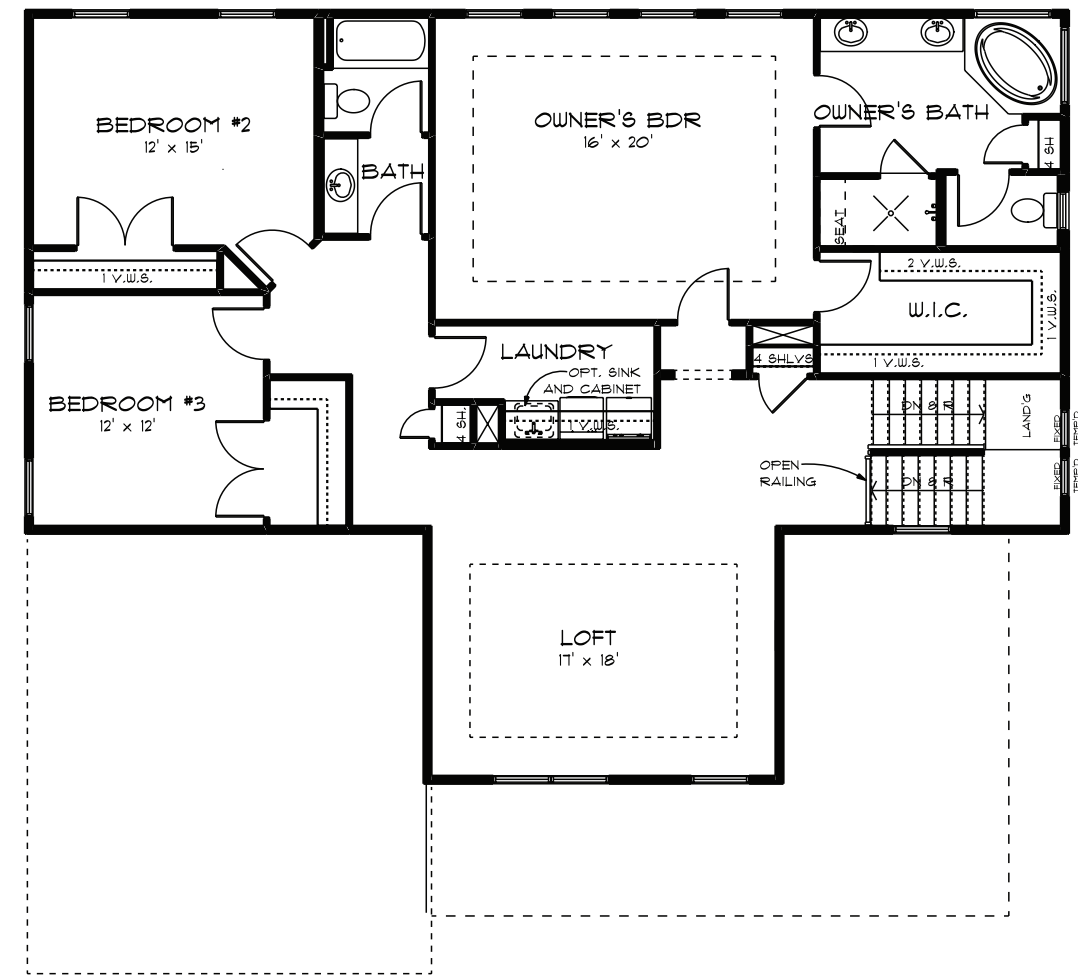

The Wessex

The Wessex

Opt 3rd Car Bay
SCALE: 1/8" = 1'-0"

Opt. Side Entry Garage
SCALE: 1/8" = 1'-0"

Opt 5th Bedroom ilo Loft
SCALE: 1/8" = 1'-0"

Opt Keeping Room
SCALE: 1/8" = 1'-0"

Elevation A

Elevation B

Elevation C

The Wessex E1 A

The Wessex E1 A

First Floor

Second Floor