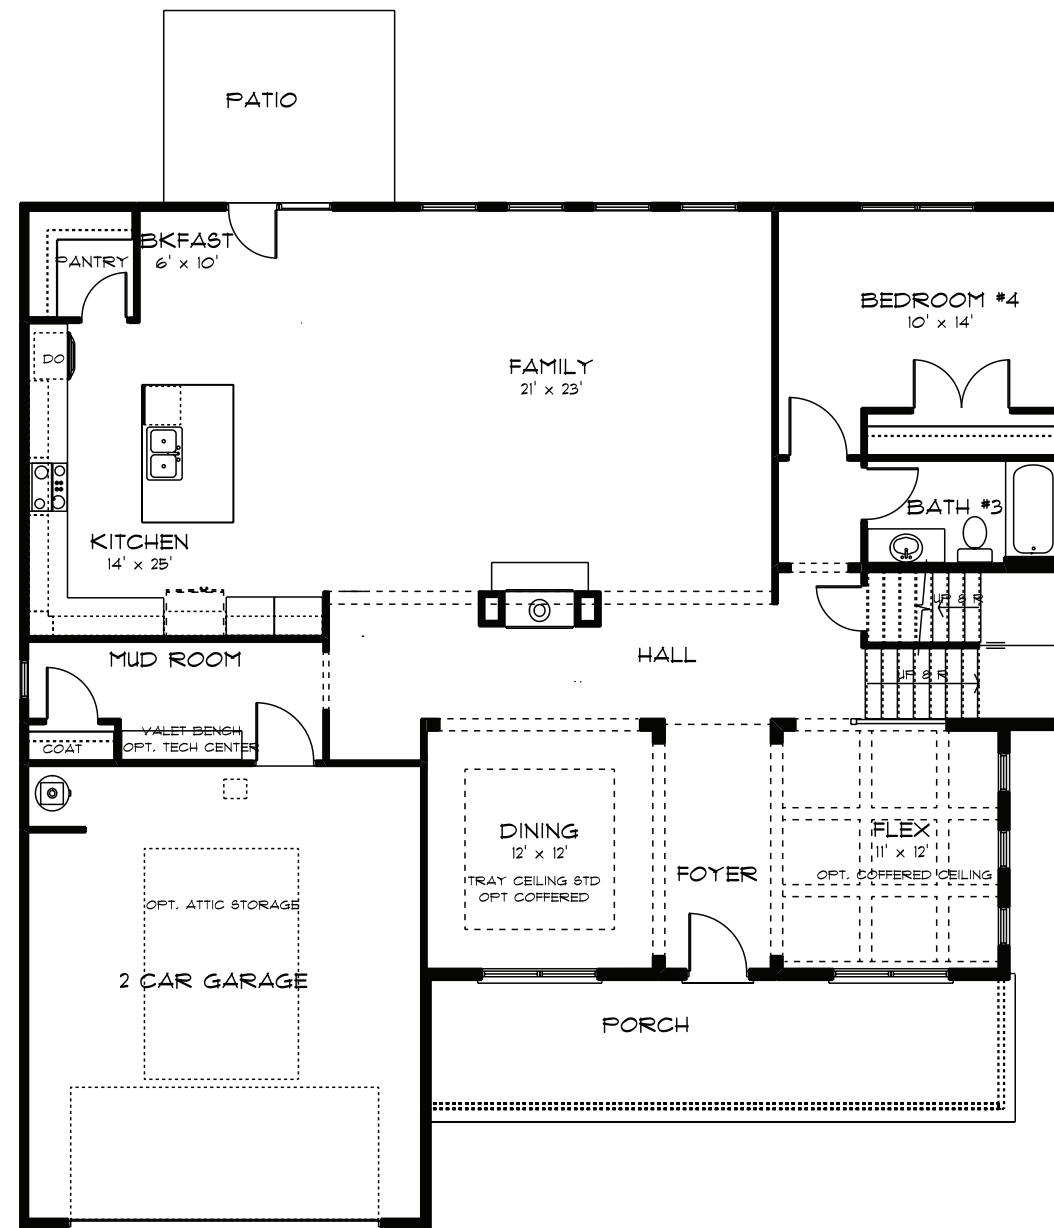

The Wessex

The Wessex

Opt 3rd Car Bay
SCALE: 1/8" = 1'-0"

Opt. Side Entry Garage
SCALE: 1/8" = 1'-0"

Opt 5th Bedroom ilo Loft
SCALE: 1/8" = 1'-0"

Opt Keeping Room
SCALE: 1/8" = 1'-0"

Elevation A

Elevation B

Elevation C

The Wessex E1 A

The Wessex E1 A

First Floor

Second Floor